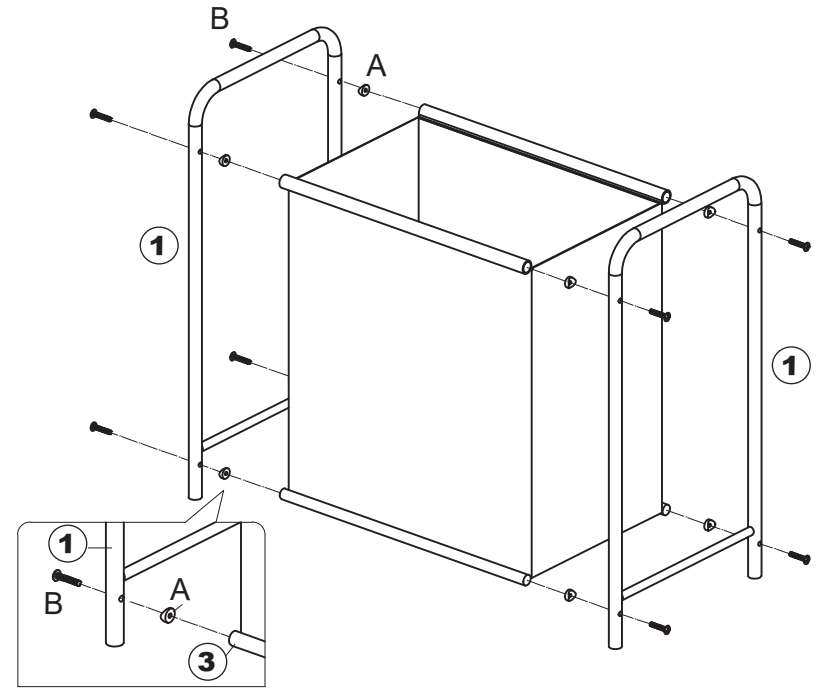

Assembly Instructions

K: 43-340-804 | T: 68-774-608 LAUNDRY HAMPER WITH WHEELS

CARE INSTRUCTIONS:

WIPE CLEAN WITH A SOFT DRY OR DAMP CLOTH.

MAXIMUM SAFE LOAD: 8KGS.

Hardware list

	A	Washers	8PCS		C	wheels with brake	2PCS
	B	Screw	8PCS		D	wheels without brake	2PCS

							
①		2PCS		②		1PC	
							
③		4PCS					

STEP 1

STEP 2

STEP 3

STEP 4