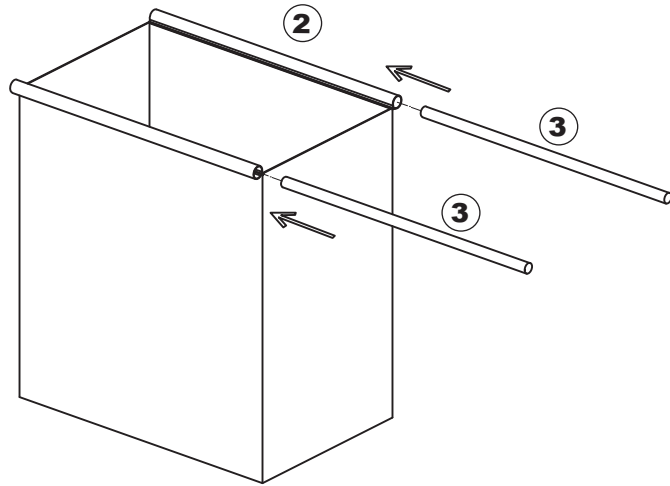

Assembly Instructions

K: 43-340-804 | T: 68-774-608 LAUNDRY HAMPER WITH WHEELS

CARE INSTRUCTIONS:

WIPE CLEAN WITH A SOFT DRY OR DAMP CLOTH.

MAXIMUM SAFE LOAD: 8KGS.

Hardware list

	A	Washers	8PCS		C	wheels with brake	2PCS
	B	Screw	8PCS		D	wheels without brake	2PCS

							
①		2PCS		②		1PC	
							
③		4PCS					

STEP 1

STEP 2

STEP 3

STEP 4