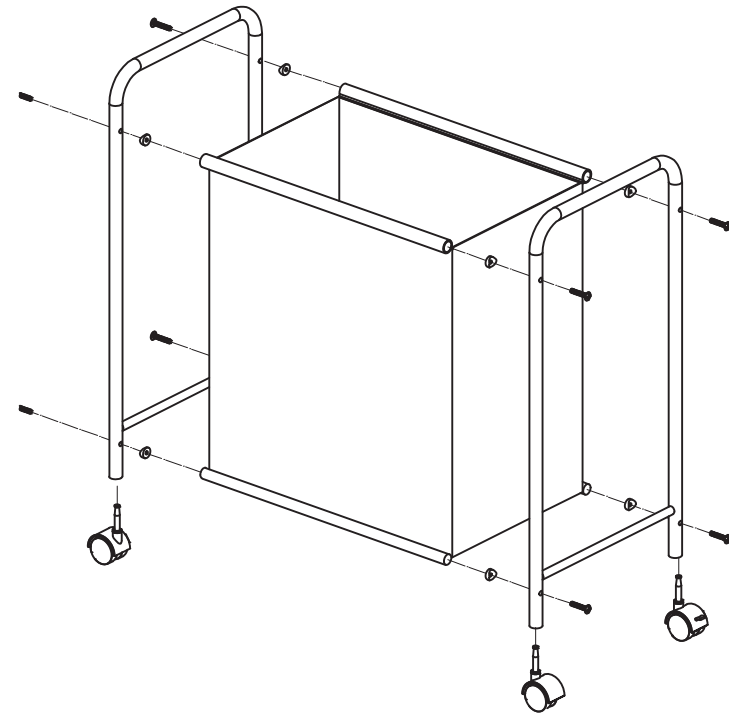

Assembly Instructions

K: 43-340-804 | T: 68-774-608 LAUNDRY HAMPER WITH WHEELS

CARE INSTRUCTIONS:

WIPE CLEAN WITH A SOFT DRY OR DAMP CLOTH.

MAXIMUM SAFE LOAD: 8KGS.

Hardware list

	A	Washers	8PCS		C	wheels with brake	2PCS
	B	Screw	8PCS		D	wheels without brake	2PCS

							
①		2PCS		②		1PC	
							
③		4PCS					

STEP 1

STEP 2

STEP 3

STEP 4