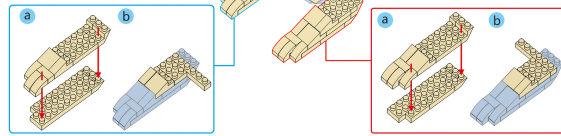

MINI BLOCK BASSET HOUND

Keycode: 43340996
ADULT ASSISTANCE IS RECOMMENDED.
PRODUCT MAY SLIGHTLY FROM IMAGE SHOWN.

8+
YEARS

1

2