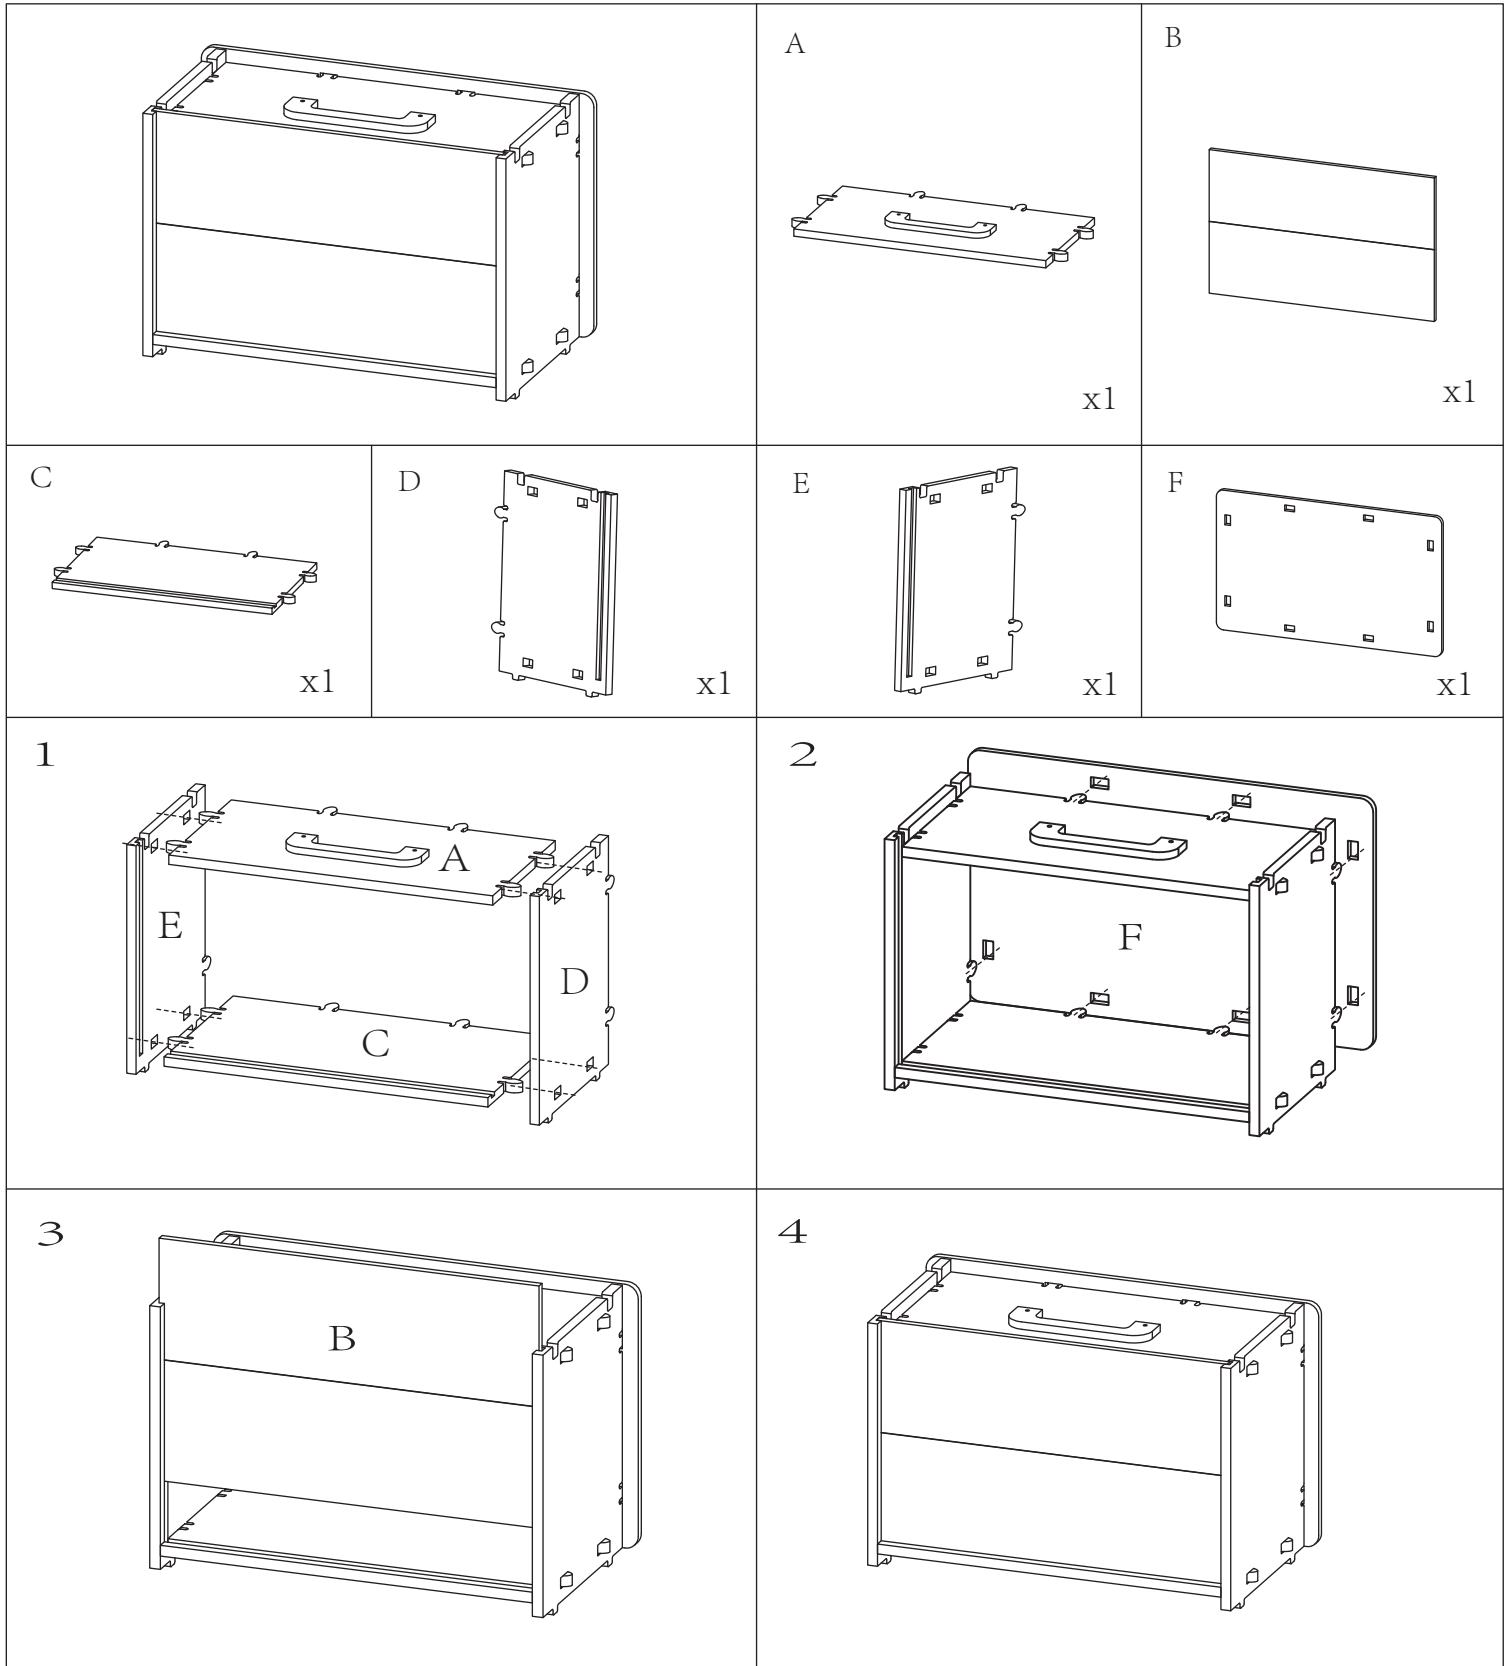

# Assembly Instructions

Keycode:43341078

3+Years

**WARNING:** ASSEMBLY AND DISASSEMBLY MUST BE CARRIED OUT BY ADULTS ONLY. THIS IS A TOY, INTENDED FOR ROLE PLAY ONLY.  
**CAUTION:** KEEP UNASSEMBLED PARTS OUT OF THE REACH OF SMALL CHILDREN. ADULT SUPERVISION IS RECOMMENDED.