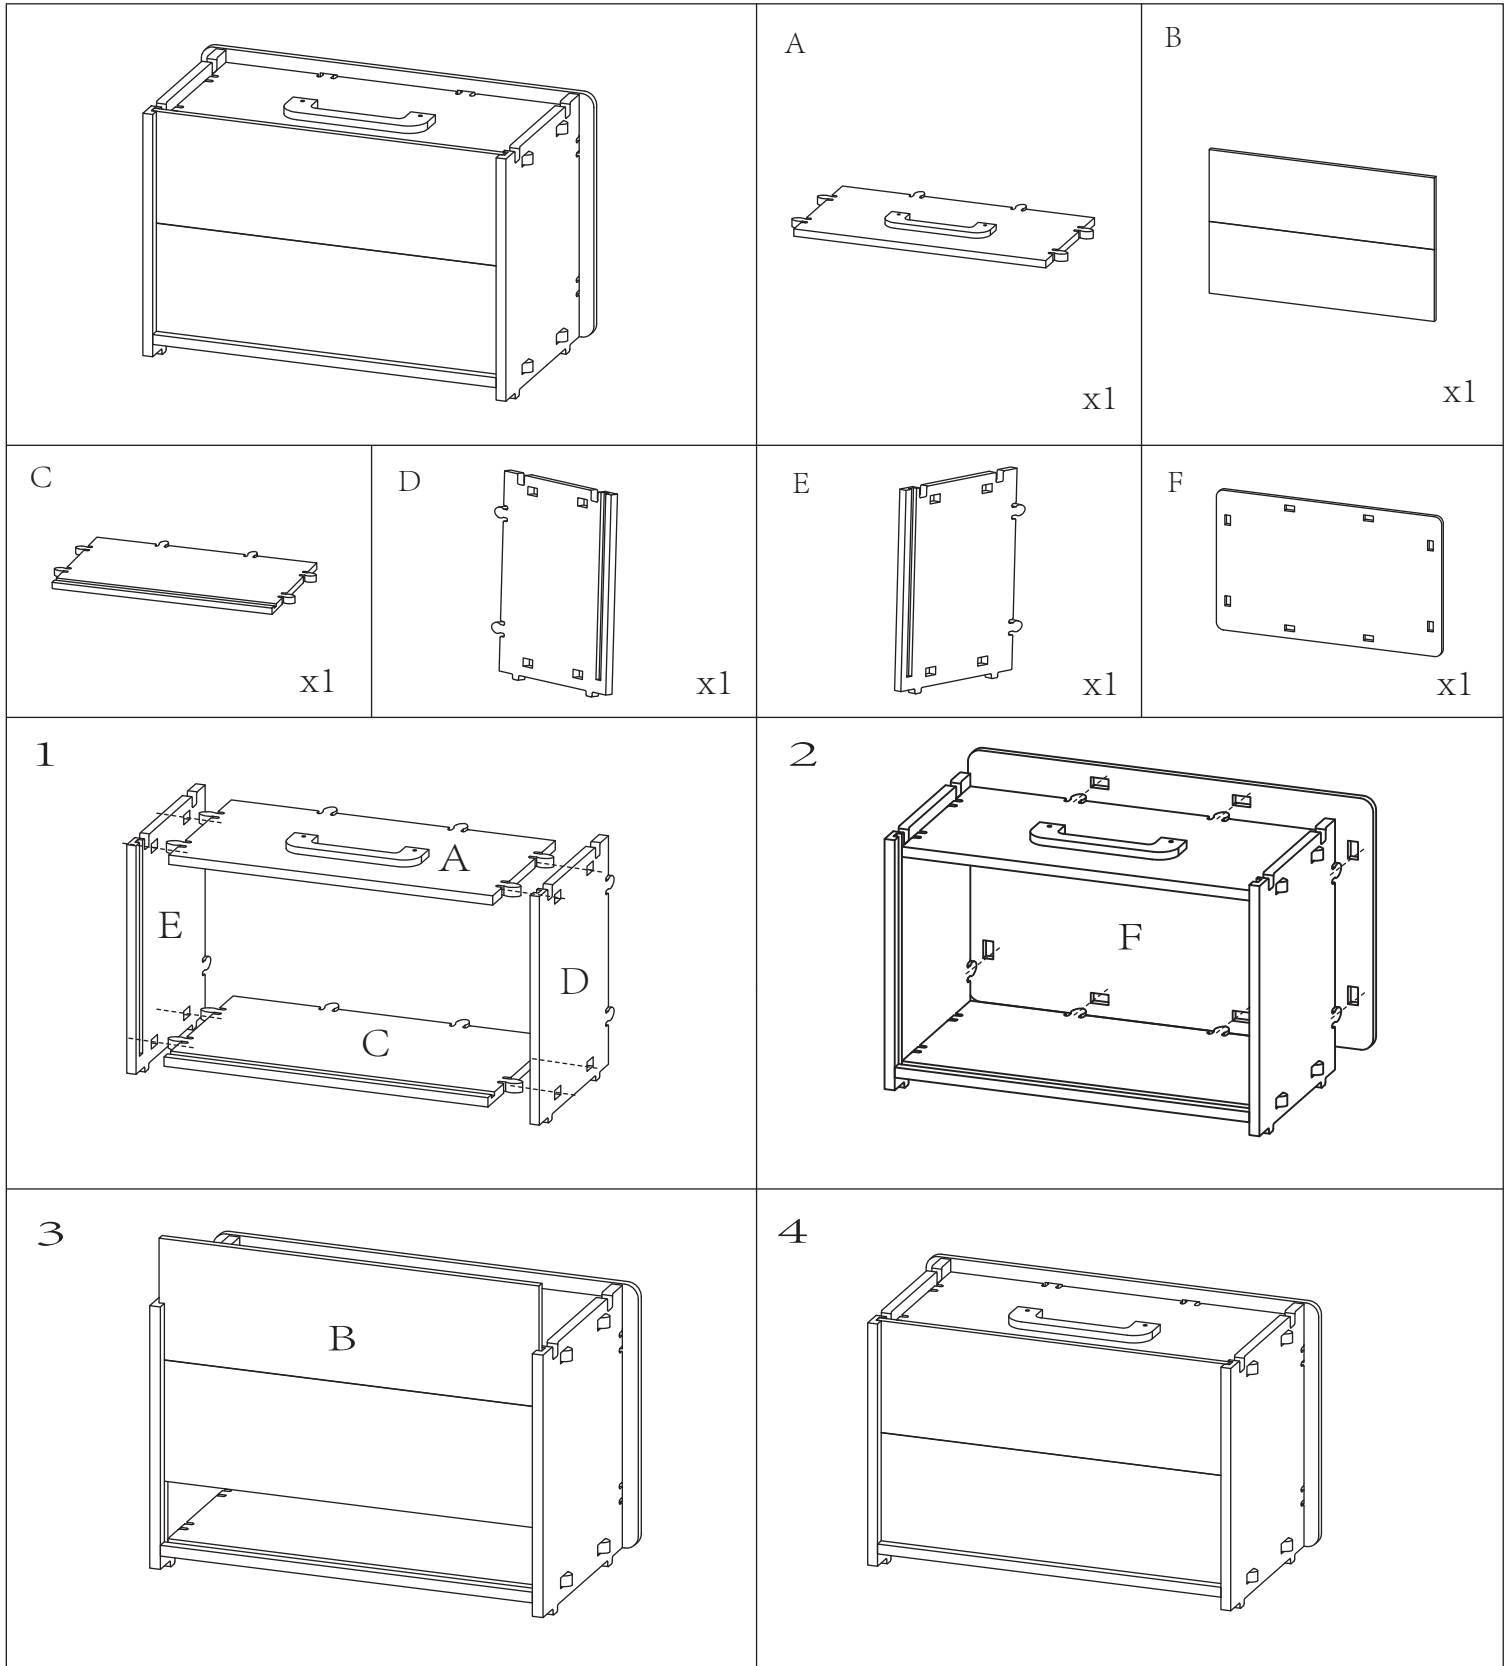

Assembly Instructions

Keycode:43341085

3+Years

WARNING: ASSEMBLY AND DISASSEMBLY MUST BE CARRIED OUT BY ADULTS ONLY. THIS IS A TOY, INTENDED FOR ROLE PLAY ONLY.
CAUTION: KEEP UNASSEMBLED PARTS OUT OF THE REACH OF SMALL CHILDREN. ADULT SUPERVISION IS RECOMMENDED.