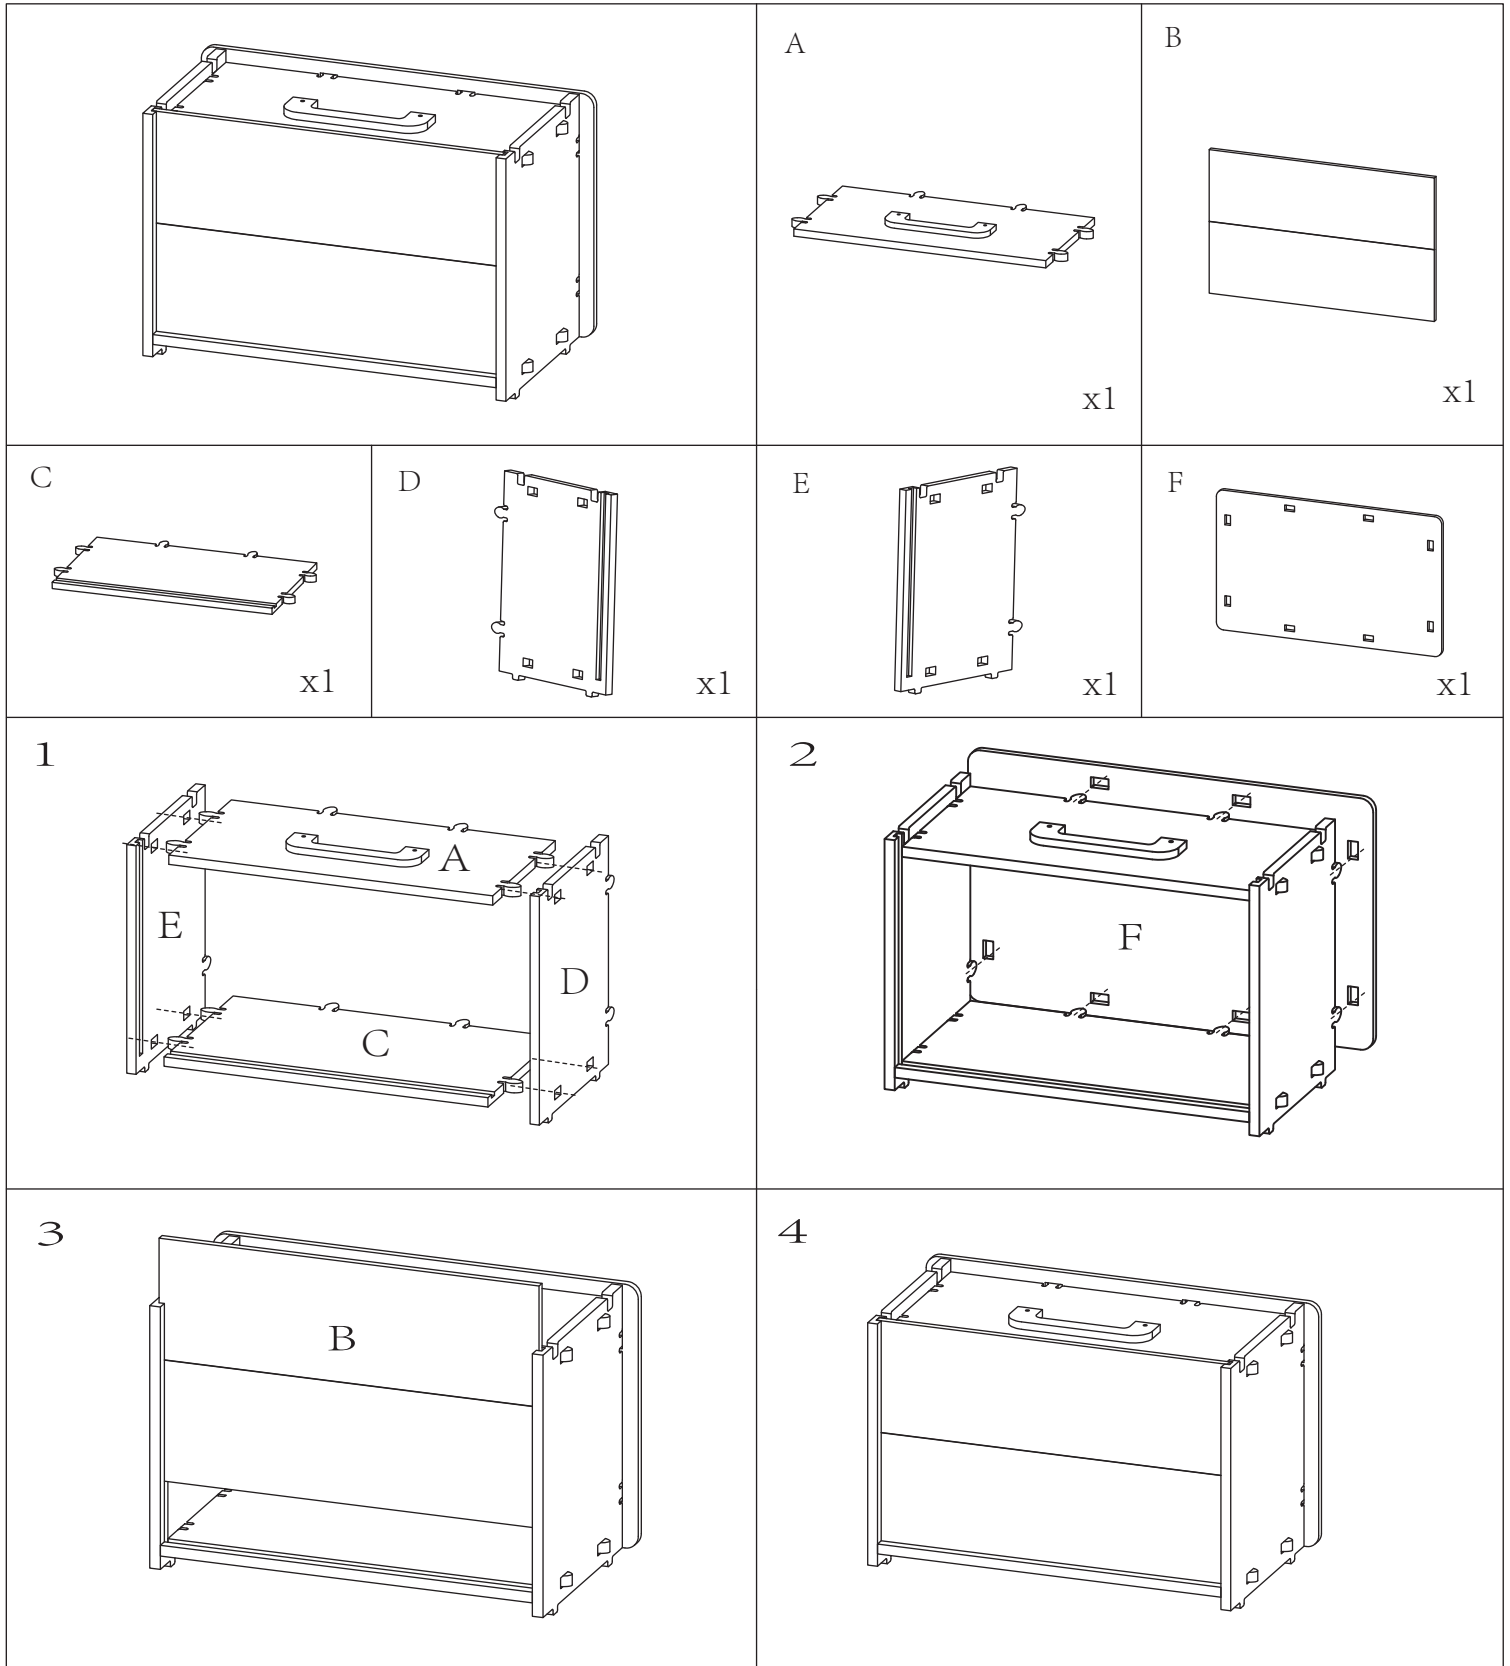

# Assembly Instructions

Keycode:43341092

3+Years

**WARNING:** ASSEMBLY AND DISASSEMBLY MUST BE CARRIED OUT BY ADULTS ONLY. THIS IS A TOY, INTENDED FOR ROLE PLAY ONLY.  
**CAUTION:** KEEP UNASSEMBLED PARTS OUT OF THE REACH OF SMALL CHILDREN. ADULT SUPERVISION IS RECOMMENDED.