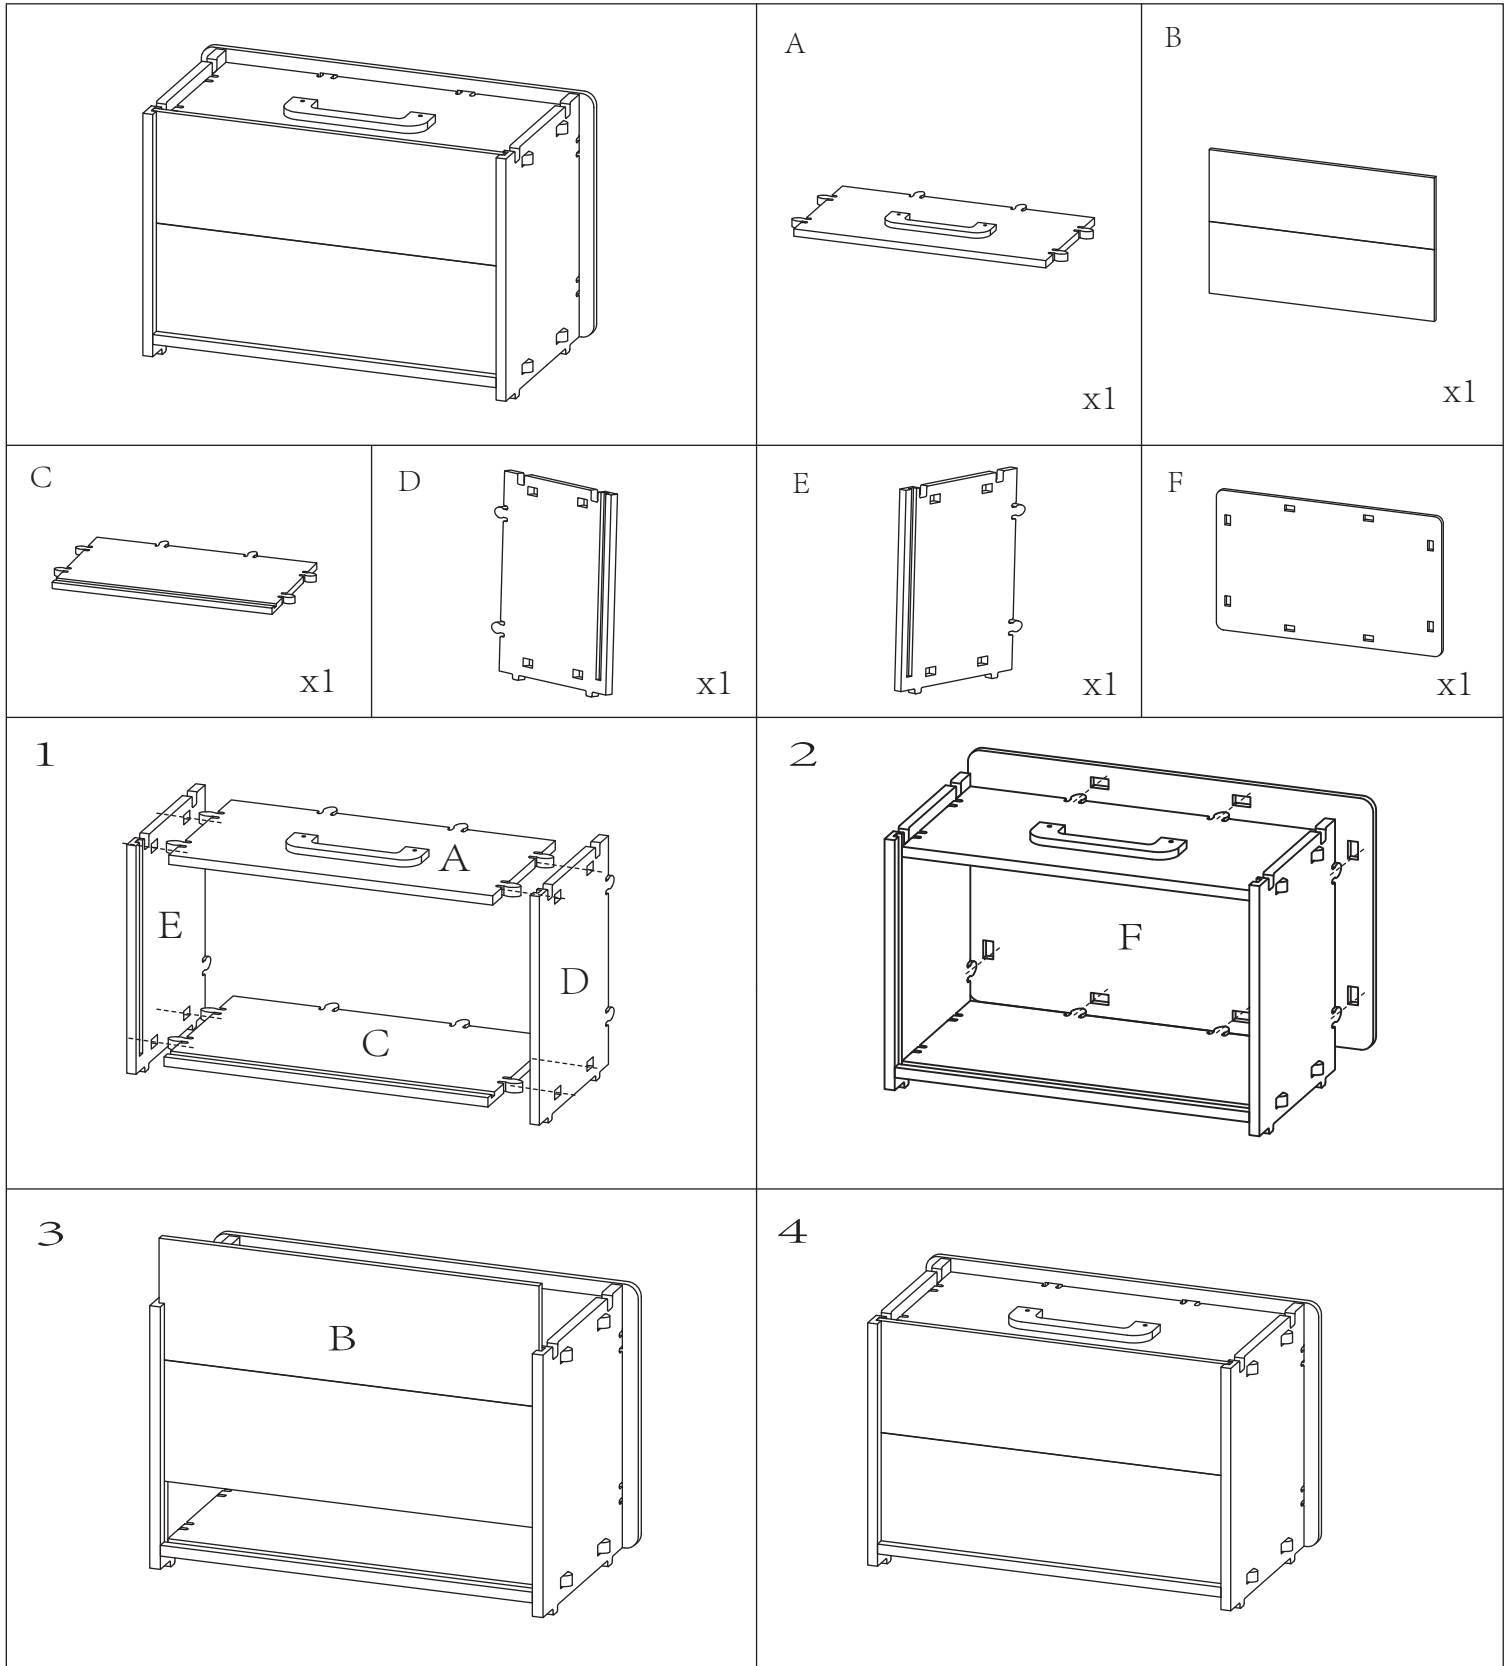

Assembly Instructions

Keycode:43341115

3+Years

WARNING: ASSEMBLY AND DISASSEMBLY MUST BE CARRIED OUT BY ADULTS ONLY. THIS IS A TOY, INTENDED FOR ROLE PLAY ONLY.
CAUTION: KEEP UNASSEMBLED PARTS OUT OF THE REACH OF SMALL CHILDREN. ADULT SUPERVISION IS RECOMMENDED.