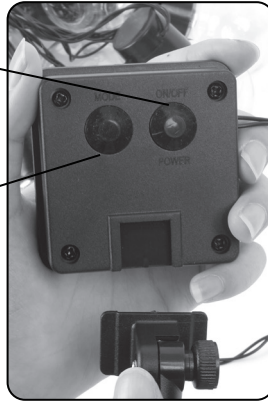

# User manual

Step 1.

Step 2.  
No/off button

Step 3.  
Mode button

8 DIFFERENT MODE:

- Combination
- Sloglo
- Twinkl/ Flash
- Inwaves
- Chasing/ Flash
- Steady on
- Sequential
- Slow fade

120x165mm