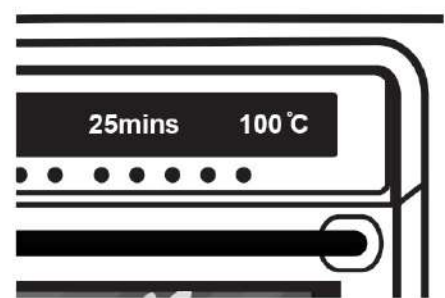

3

Remove the rubber stopper. Then place the unicorn in an oven (normal gas or electrical), but NOT a microwave.

4

Heat the unicorn in the oven with the temperature of 100°C / 212°F for around 25 minutes. Do not take it out immediately.