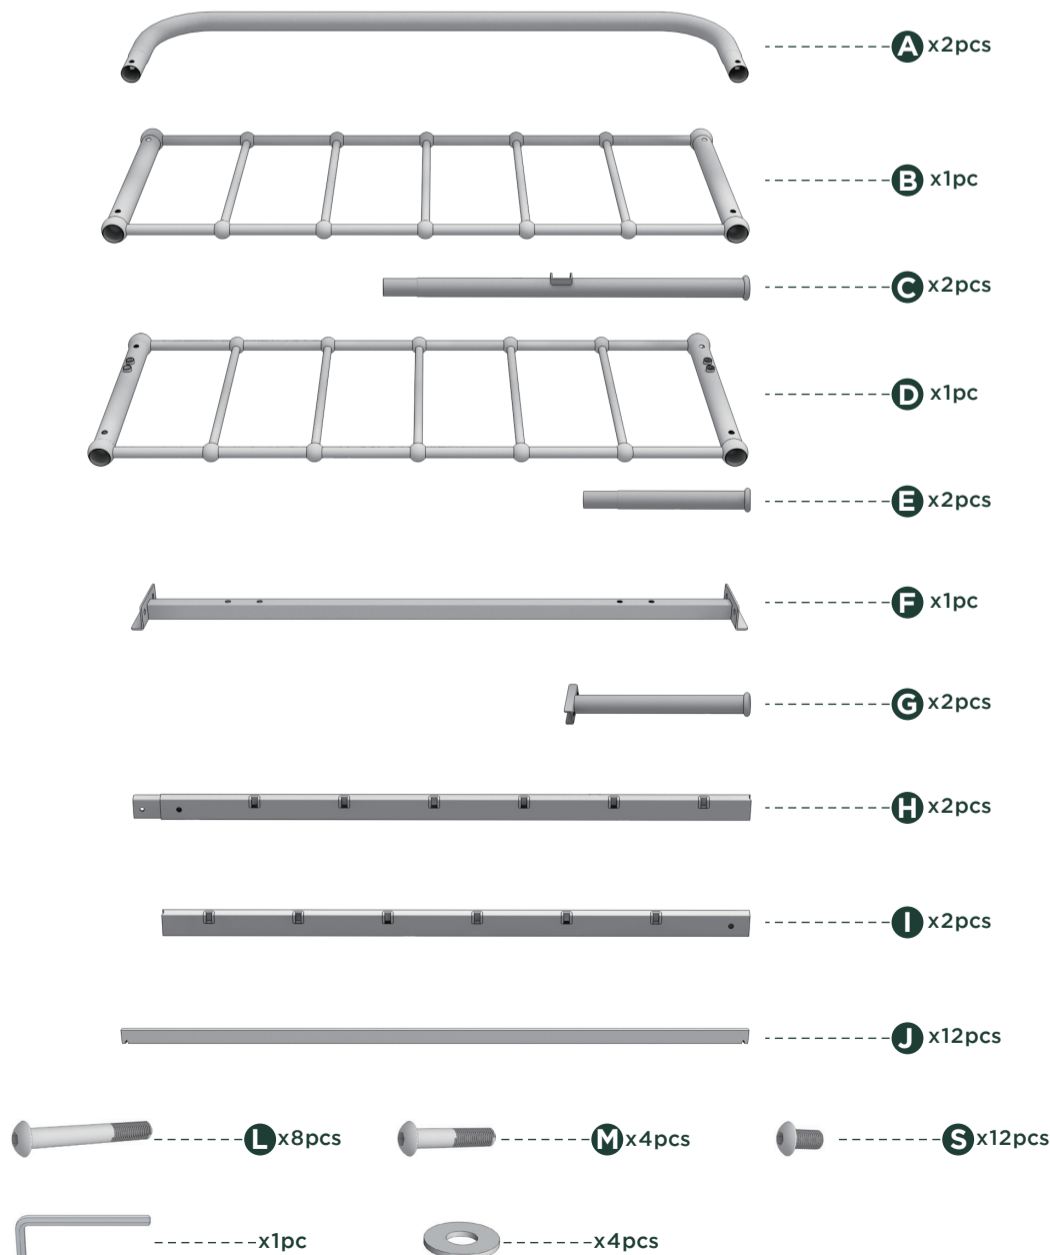

Easy as 1-2-3 Assembly Instruction

BROOKE BEDFRAME OO

Components

Need more help?

Get in touch so we can help you out.
 AU: 7am - 5pm AEST Monday - Sunday (including public holidays)
 NZ: 9am - 7pm AEST Monday - Sunday (including public holidays)
 1800 051 800

8

9

10

11

12

13