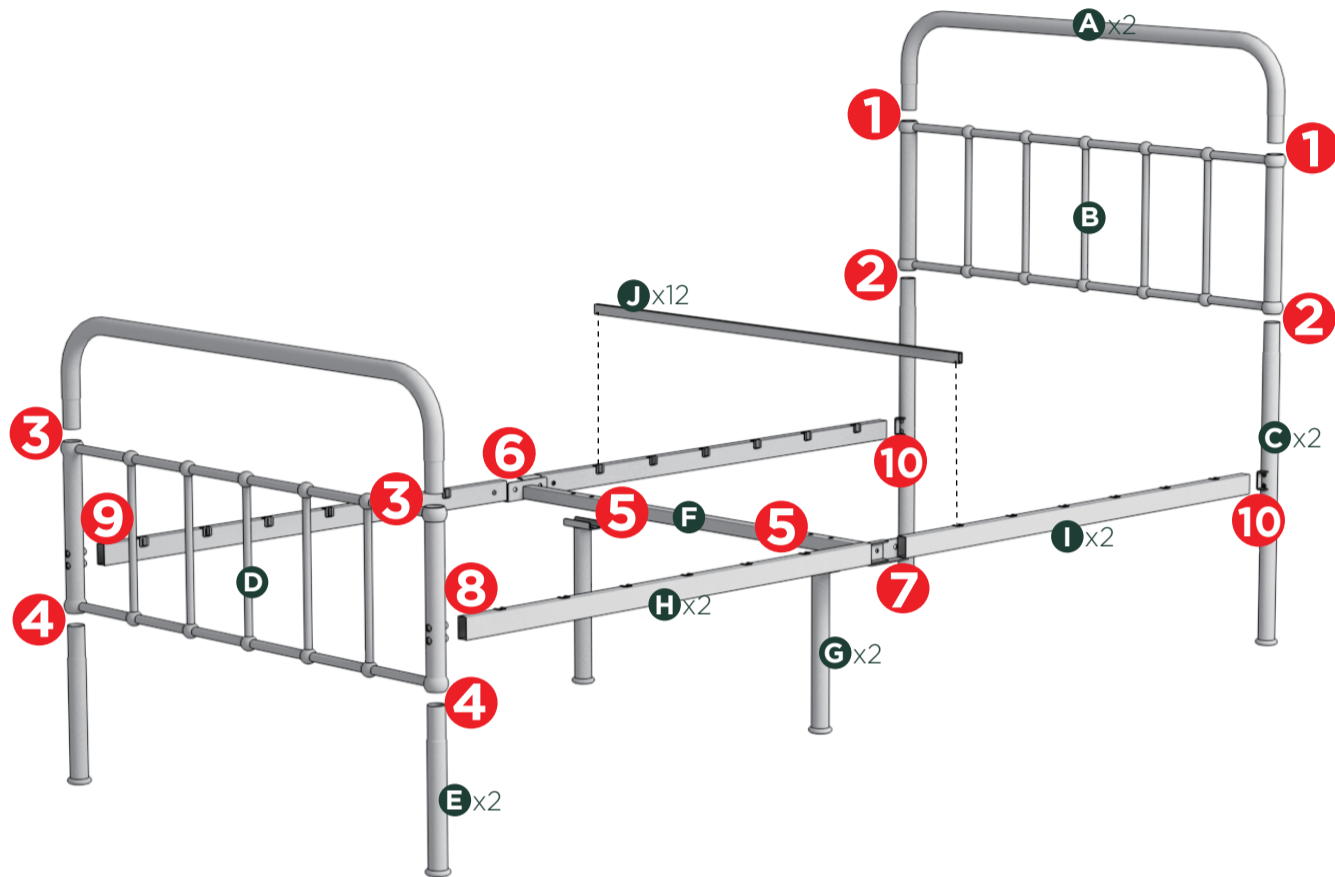

Easy as 1-2-3 Assembly Instruction

BROOKE BEDFRAME OO

Components

Need more help?

Get in touch so we can help you out.
 AU: 7am - 5pm AEST Monday - Sunday (including public holidays)
 NZ: 9am - 7pm AEST Monday - Sunday (including public holidays)
 1800 051 800

8

9

10

11

12

13