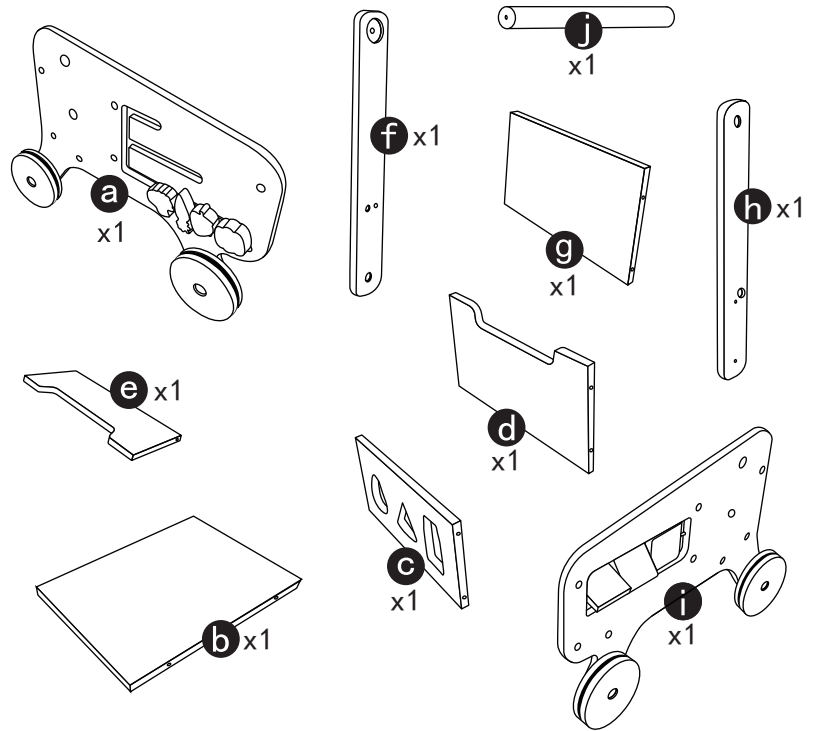

Wooden Shopping Cart

Assembly Instruction

43347223

Product image

PARTS LIST

HARDWARE

- A   x4
- B  x18
- C  x2
- D  x2

Tools Required (Not Included)

Cross screwdriver

ASSEMBLY

CAUTION: ADULT ASSEMBLY AND SUPERVISION REQUIRED.

WARNING: UNASSEMBLED PARTS CONTAIN SCREWS AND WITH FUNCTIONAL SHARP POINTS, PLEASE KEEP UNASSEMBLED PARTS AWAY FROM SMALL CHILDREN

CAUTION: THIS IS A TOY, INTENDED FOR ROLE PLAY ONLY.

WARNING: DO NOT SIT AND STAND INSIDE OR ON TOP OF IT.

WARNING: FOR SAFETY REASONS, REMOVE ALL TAG, LABELS AND PLASTIC FASTENERS BEFORE GIVING THIS TOY TO YOUR CHILD.