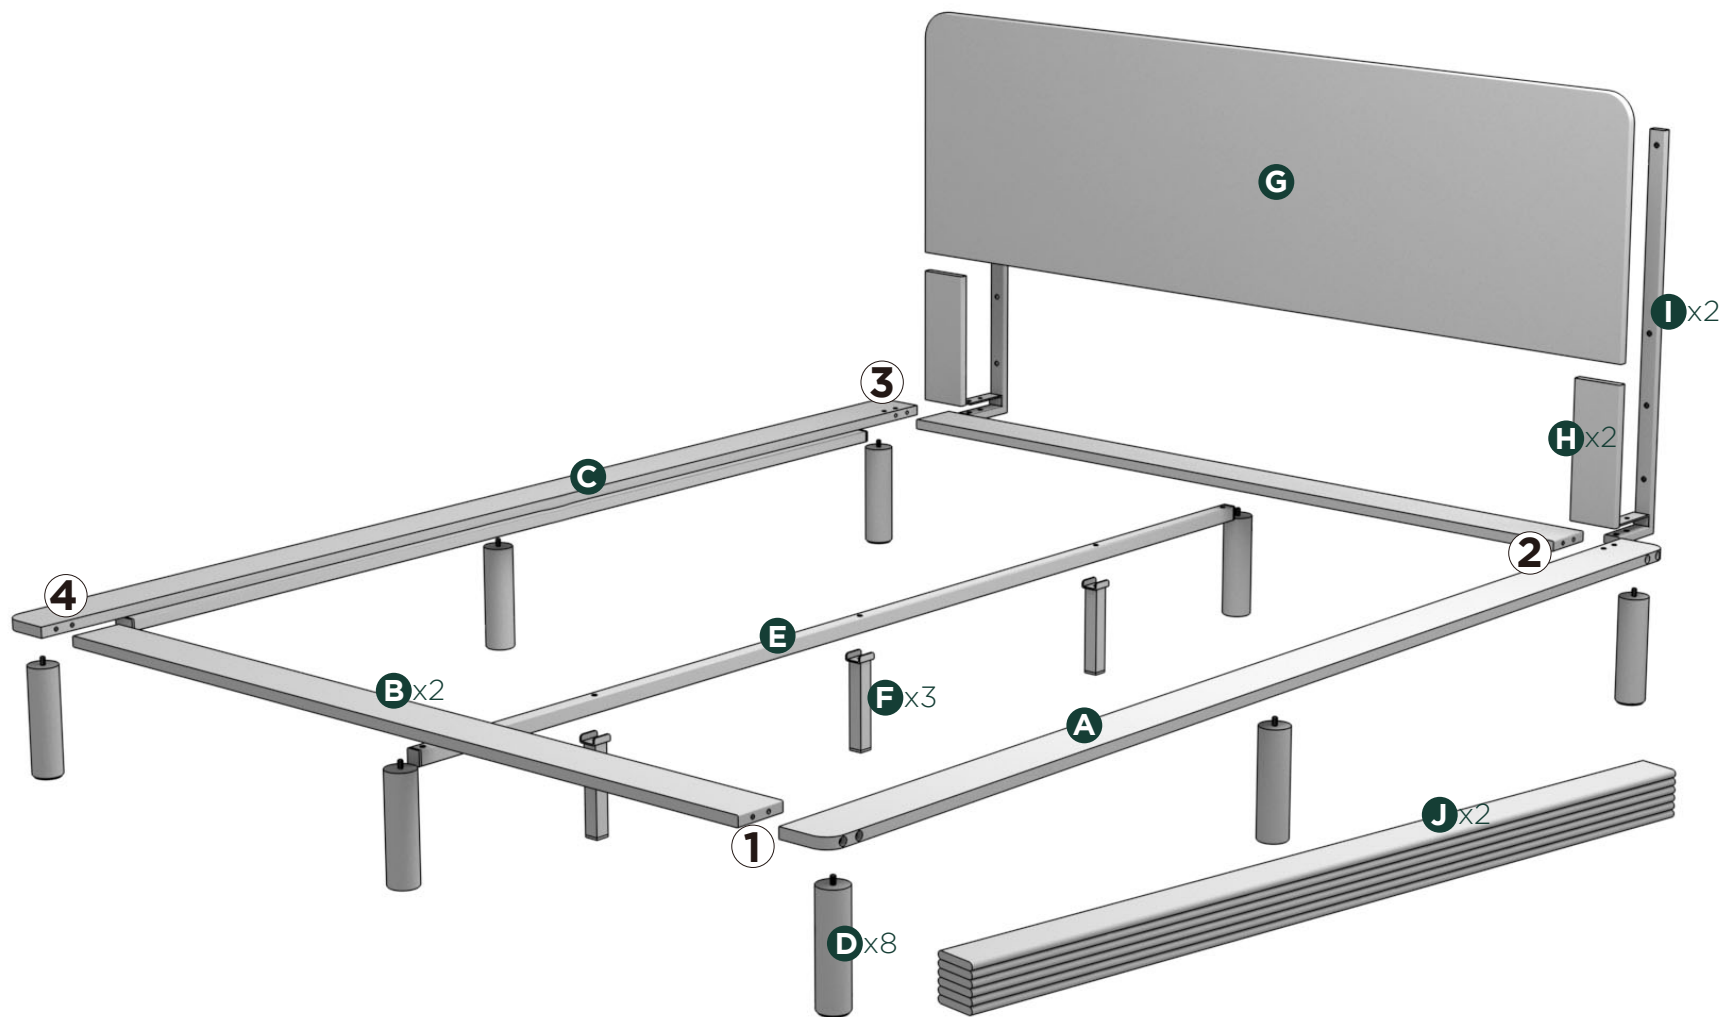

Easy as 1-2-3 Assembly Instruction

EVALYN TIMBER BF OO

Components

Need more help?

Get in touch so we can help you out.
 AU: 7am - 5pm AEST Monday - Sunday (including public holidays)
 NZ: 9am - 7pm AEST Monday - Sunday (including public holidays)
 1800 051 800

8

9

10

11

12

13

14