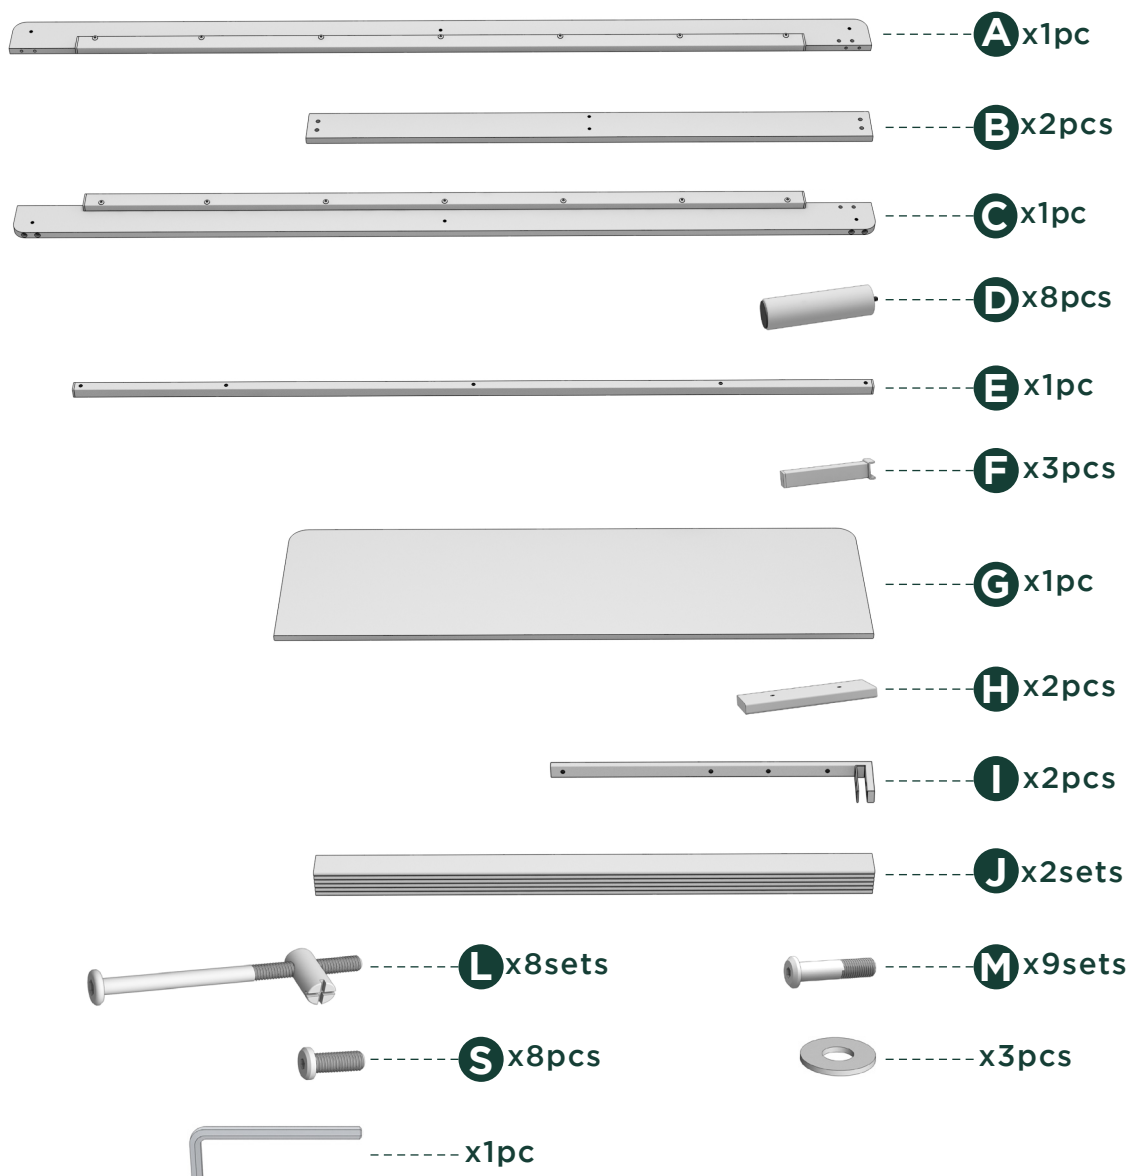

Easy as 1-2-3 Assembly Instruction

EVALYN TIMBER BF OO

Components

Need more help?

Get in touch so we can help you out.
 AU: 7am - 5pm AEST Monday - Sunday (including public holidays)
 NZ: 9am - 7pm AEST Monday - Sunday (including public holidays)
 1800 051 800

8

9

10

11

12

13

14