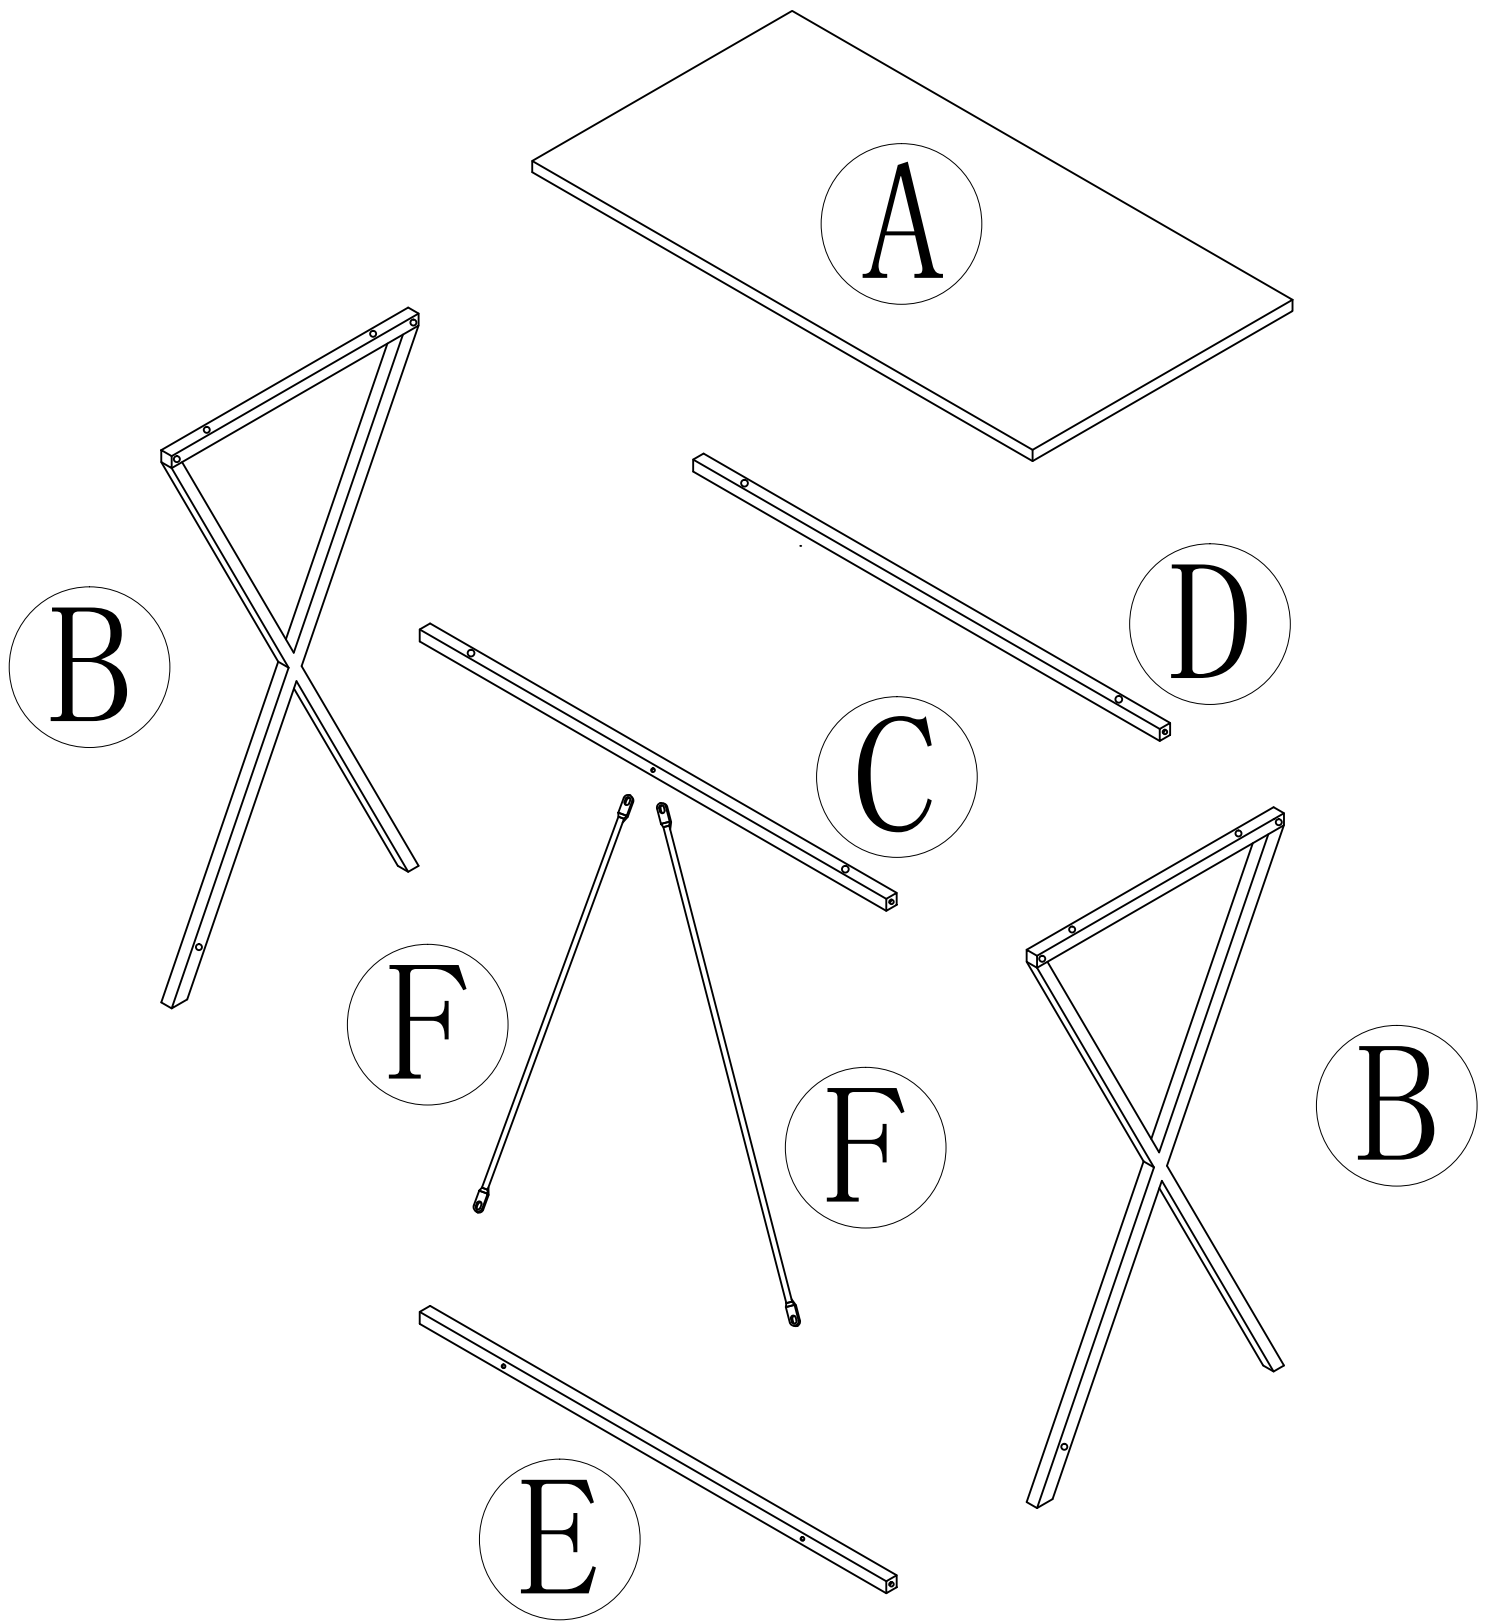

WARNING:

DO NOT STAND, SIT OR LEAN ON THE UNIT. DO NOT USE THIS UNIT AS A STEP LADDER. ENSURE THIS UNIT IS USED ONLY ON A FLAT SURFACE. DO NOT USE THIS UNIT UNLESS ALL BOLTS AND SCREWS ARE FIRMLY SECURED. DO NOT PLACE HOT OBJECTS SUCH COFFEE CUPS DIRECTLY ON THE SURFACE OF THIS FURNITURE ITEM. CONTAINS SMALL PARTS.

**ATTENTION:
DO NOT TIGHTEN THE SCREWS FULL
DURING ASSEMBLY. FULLY TIGHTEN
SCREWS AFTER THE FINAL ASSEMBLY
STEP.**

Step 1

	①	M6X23mm	2PCS		③	4X4Allen Key	1PCS
---	---	---------	------	---	---	--------------	------

Step 7

	①	M6X23mm	2PCS		③	4X4Allen Key	1PCS
---	---	---------	------	---	---	--------------	------

Step 8

	②	M6X10mm	3PCS		③	4X4Allen Key	1PCS
---	---	---------	------	---	---	--------------	------