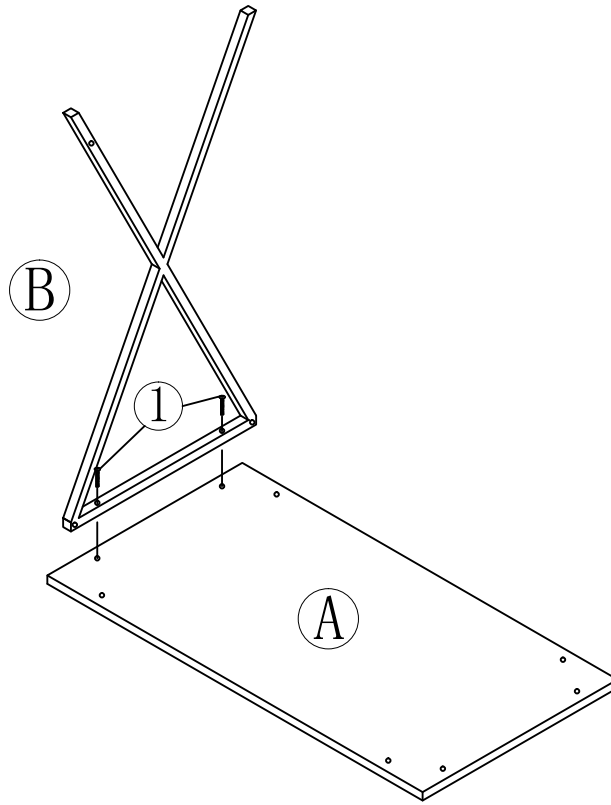

MAXIMUM SAFE LOAD: 30KG.

1 Hardware list

	①	M6X23mm	14PCS		②	M6X10mm	3PCS		③	4X4Allen Key	1PCS
--	---	---------	-------	---	---	---------	------	---	---	--------------	------

2 Parts list

							
Ⓐ	1PCS	Ⓑ	2PCS	Ⓒ	1PCS	Ⓓ	1PCS
							
Ⓔ	1PCS	Ⓕ	2PCS				

**ATTENTION:
DO NOT TIGHTEN THE SCREWS FULL
DURING ASSEMBLY. FULLY TIGHTEN
SCREWS AFTER THE FINAL ASSEMBLY
STEP.**

Step 1

	①	M6X23mm	2PCS		③	4X4Allen Key	1PCS
---	---	---------	------	---	---	--------------	------