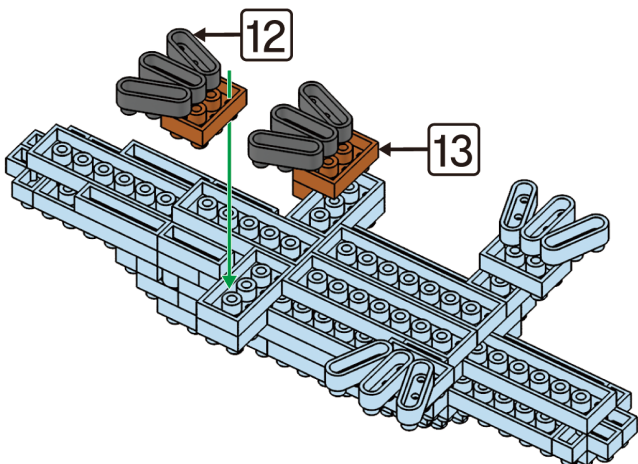

9

10

11

12

13

14

15

16

MINI BLOCK SHIBA

keycode: 43353248
 ADULT ASSIST IS RECOMMENDED.
 PRODUCT MAY VARY SLIGHTLY FROM IMAGE SHOWN.

WARNING:
 CHOKING HAZARD - SMALL PARTS.
 NOT FOR CHILDREN UNDER 3 YEARS.

6+
 YEARS

1

2

3

4