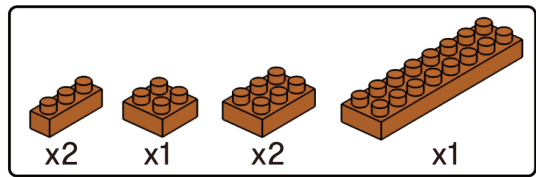

9

10

11

12

13

14

15

16

MINI BLOCK SHIBA

keycode: 43353248
 ADULT ASSIST IS RECOMMENDED.
 PRODUCT MAY VARY SLIGHTLY FROM IMAGE SHOWN.

WARNING:
 CHOKING HAZARD - SMALL PARTS.
 NOT FOR CHILDREN UNDER 3 YEARS.

6+
 YEARS

1

2

3

4