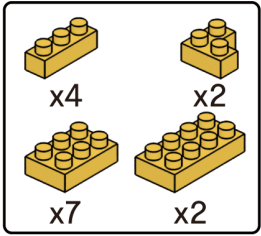

9

10

11

12

13

14

15

16

MINI BLOCK SHIBA

keycode: 43353248
 ADULT ASSIST IS RECOMMENDED.
 PRODUCT MAY VARY SLIGHTLY FROM IMAGE SHOWN.

WARNING:
 CHOKING HAZARD - SMALL PARTS.
 NOT FOR CHILDREN UNDER 3 YEARS.

6+
 YEARS

1

2

3

4