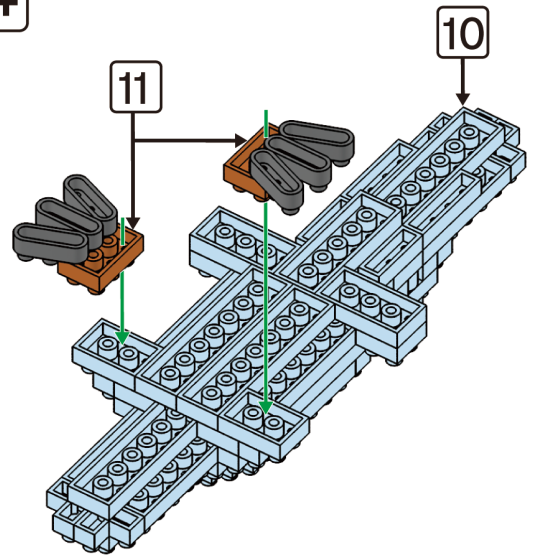

9

10

11

12

13

14

15

16

MINI BLOCK SHIBA

keycode: 43353248
 ADULT ASSIST IS RECOMMENDED.
 PRODUCT MAY VARY SLIGHTLY FROM IMAGE SHOWN.

WARNING:
 CHOKING HAZARD - SMALL PARTS.
 NOT FOR CHILDREN UNDER 3 YEARS.

6+
 YEARS

1

2

3

4

8

9

10

11

12

13

14

15