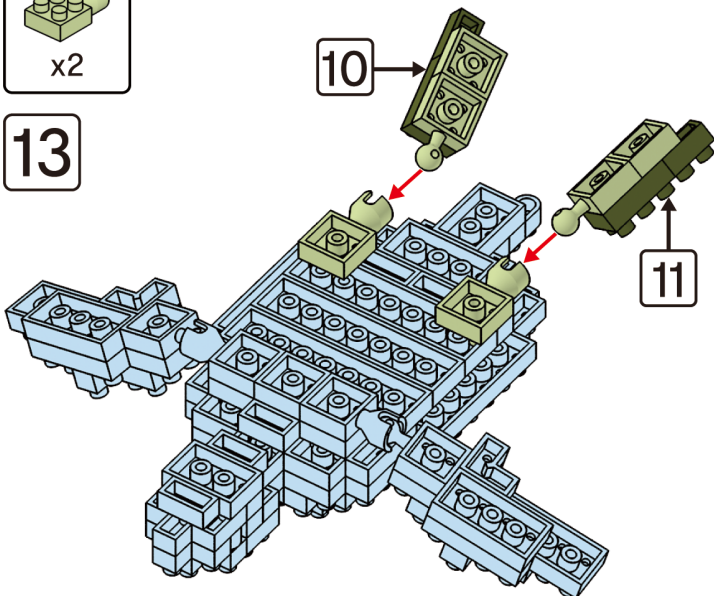

1

2

x2

13

14

MINI BLOCK DOLPHIN

keycode: 43353248
ADULT ASSIST IS RECOMMENDED.
PRODUCT MAY VARY SLIGHTLY FROM IMAGE SHOWN.

WARNING:
CHOKING HAZARD - SMALL PARTS.
NOT FOR CHILDREN UNDER 3 YEARS.