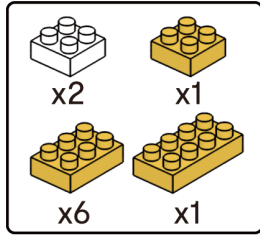

MINI BLOCK SHIBA

keycode: 43353248
 ADULT ASSIST IS RECOMMENDED.
 PRODUCT MAY VARY SLIGHTLY FROM IMAGE SHOWN.

WARNING:
 CHOKING HAZARD - SMALL PARTS.
 NOT FOR CHILDREN UNDER 3 YEARS.

6+
 YEARS

1

2

3

4