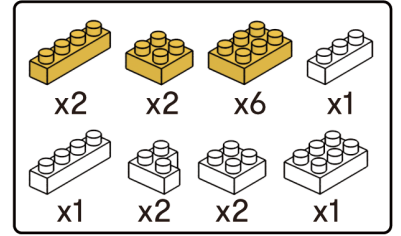

MINI BLOCK SHIBA

keycode: 43353248
 ADULT ASSIST IS RECOMMENDED.
 PRODUCT MAY VARY SLIGHTLY FROM IMAGE SHOWN.

WARNING:
 CHOKING HAZARD - SMALL PARTS.
 NOT FOR CHILDREN UNDER 3 YEARS.

6+
 YEARS

1

2

3

4