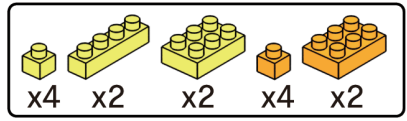

MINI BLOCK PINEAPPLE

keycode: 43353262
 ADULT ASSIST IS RECOMMENDED.
 PRODUCT MAY VARY SLIGHTLY FROM IMAGE SHOWN.

WARNING:
 CHOKING HAZARD - SMALL PARTS.
 NOT FOR CHILDREN UNDER 3 YEARS.

6+
 YEARS

10

11

12

13