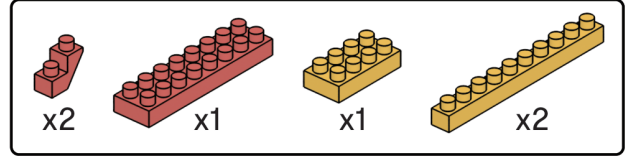

MINI BLOCK HOT DOG

keycode: 43353262
ADULT ASSIST IS RECOMMENDED.
PRODUCT MAY VARY SLIGHTLY FROM IMAGE SHOWN.

WARNING:
CHOKING HAZARD - SMALL PARTS.
NOT FOR CHILDREN UNDER 3 YEARS.

6+
YEARS

3