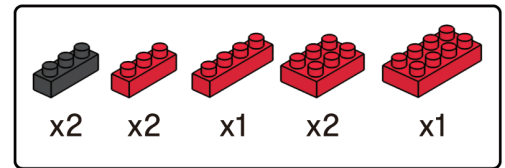

MINI BLOCK WATERMELON

keycode: 43353262
 ADULT ASSIST IS RECOMMENDED.
 PRODUCT MAY VARY SLIGHTLY FROM IMAGE SHOWN.

WARNING:
 CHOKING HAZARD - SMALL PARTS.
 NOT FOR CHILDREN UNDER 3 YEARS.

6+
 YEARS

10

11

12