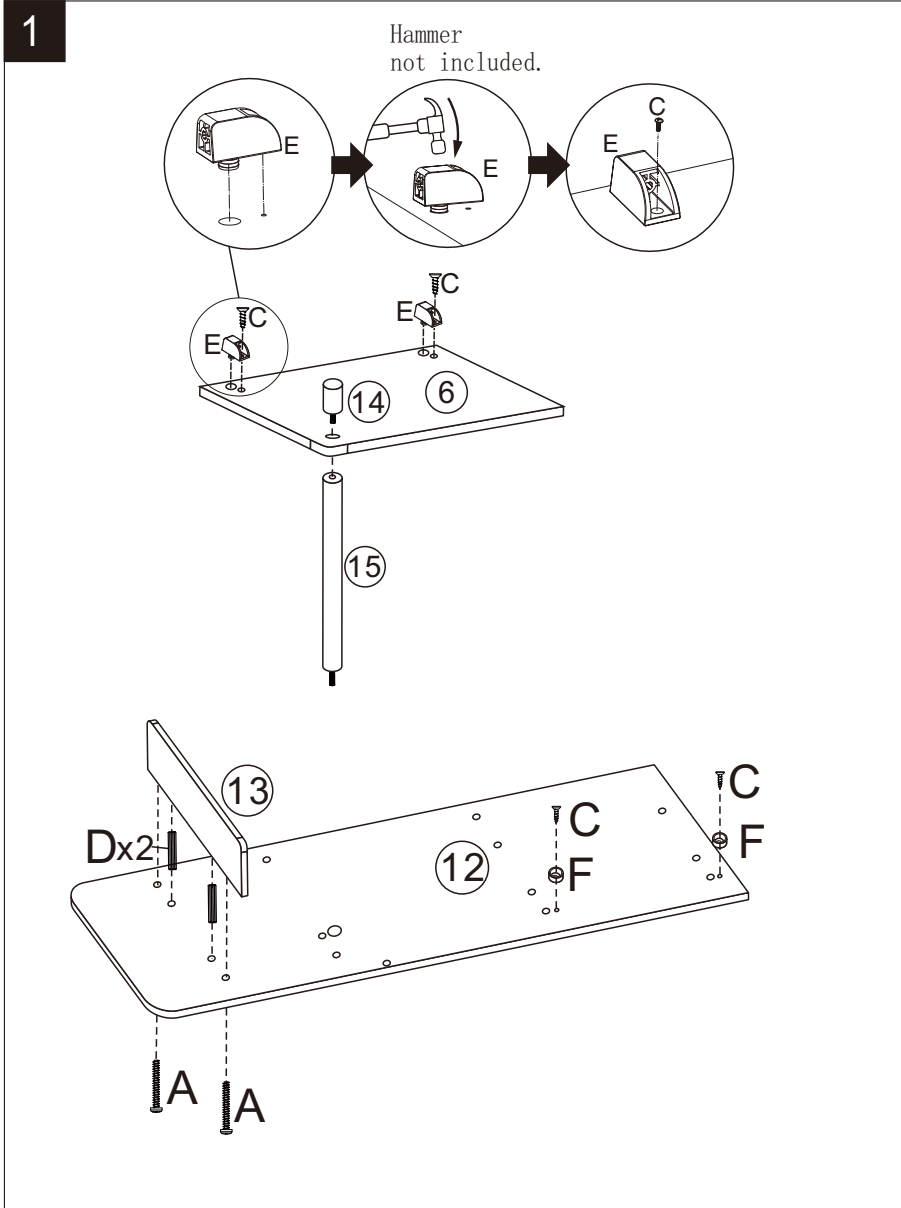

Assembly Instructions

CAUTION:

ADULT ASSEMBLY IS REQUIRED. HARDWARE CONTAINS SCREWS WITH SHARP POINTS. KEEP UNASSEMBLED PARTS OUT OF THE REACH OF SMALL CHILDREN. ADULT SUPERVISION IS RECOMMENDED. THIS IS A TOY, INTENDED FOR ROLE PLAY ONLY. PLEASE CHECK CONDITION OF ITEM REGULARLY, AS SCREWS MAY LOOSEN WITH USE OVER TIME. TIGHTEN SCREW FITTINGS IF NECESSARY.

WARNING

CHOKING HAZARD-SMALL PARTS.
NOT SUITABLE FOR CHILDREN UNDER 3 YEARS.

Assembly Instructions

CAUTION:

ADULT ASSEMBLY IS REQUIRED. HARDWARE CONTAINS SCREWS WITH SHARP POINTS. KEEP UNASSEMBLED

PARTS OUT OF THE REACH OF SMALL CHILDREN. ADULT SUPERVISION IS RECOMMENDED.

Assembly Instructions

CAUTION:

ADULT ASSEMBLY IS REQUIRED. HARDWARE CONTAINS SCREWS WITH SHARP POINTS. KEEP UNASSEMBLED

PARTS OUT OF THE REACH OF SMALL CHILDREN. ADULT SUPERVISION IS RECOMMENDED.

THIS IS A TOY, INTENDED FOR ROLE PLAY ONLY.