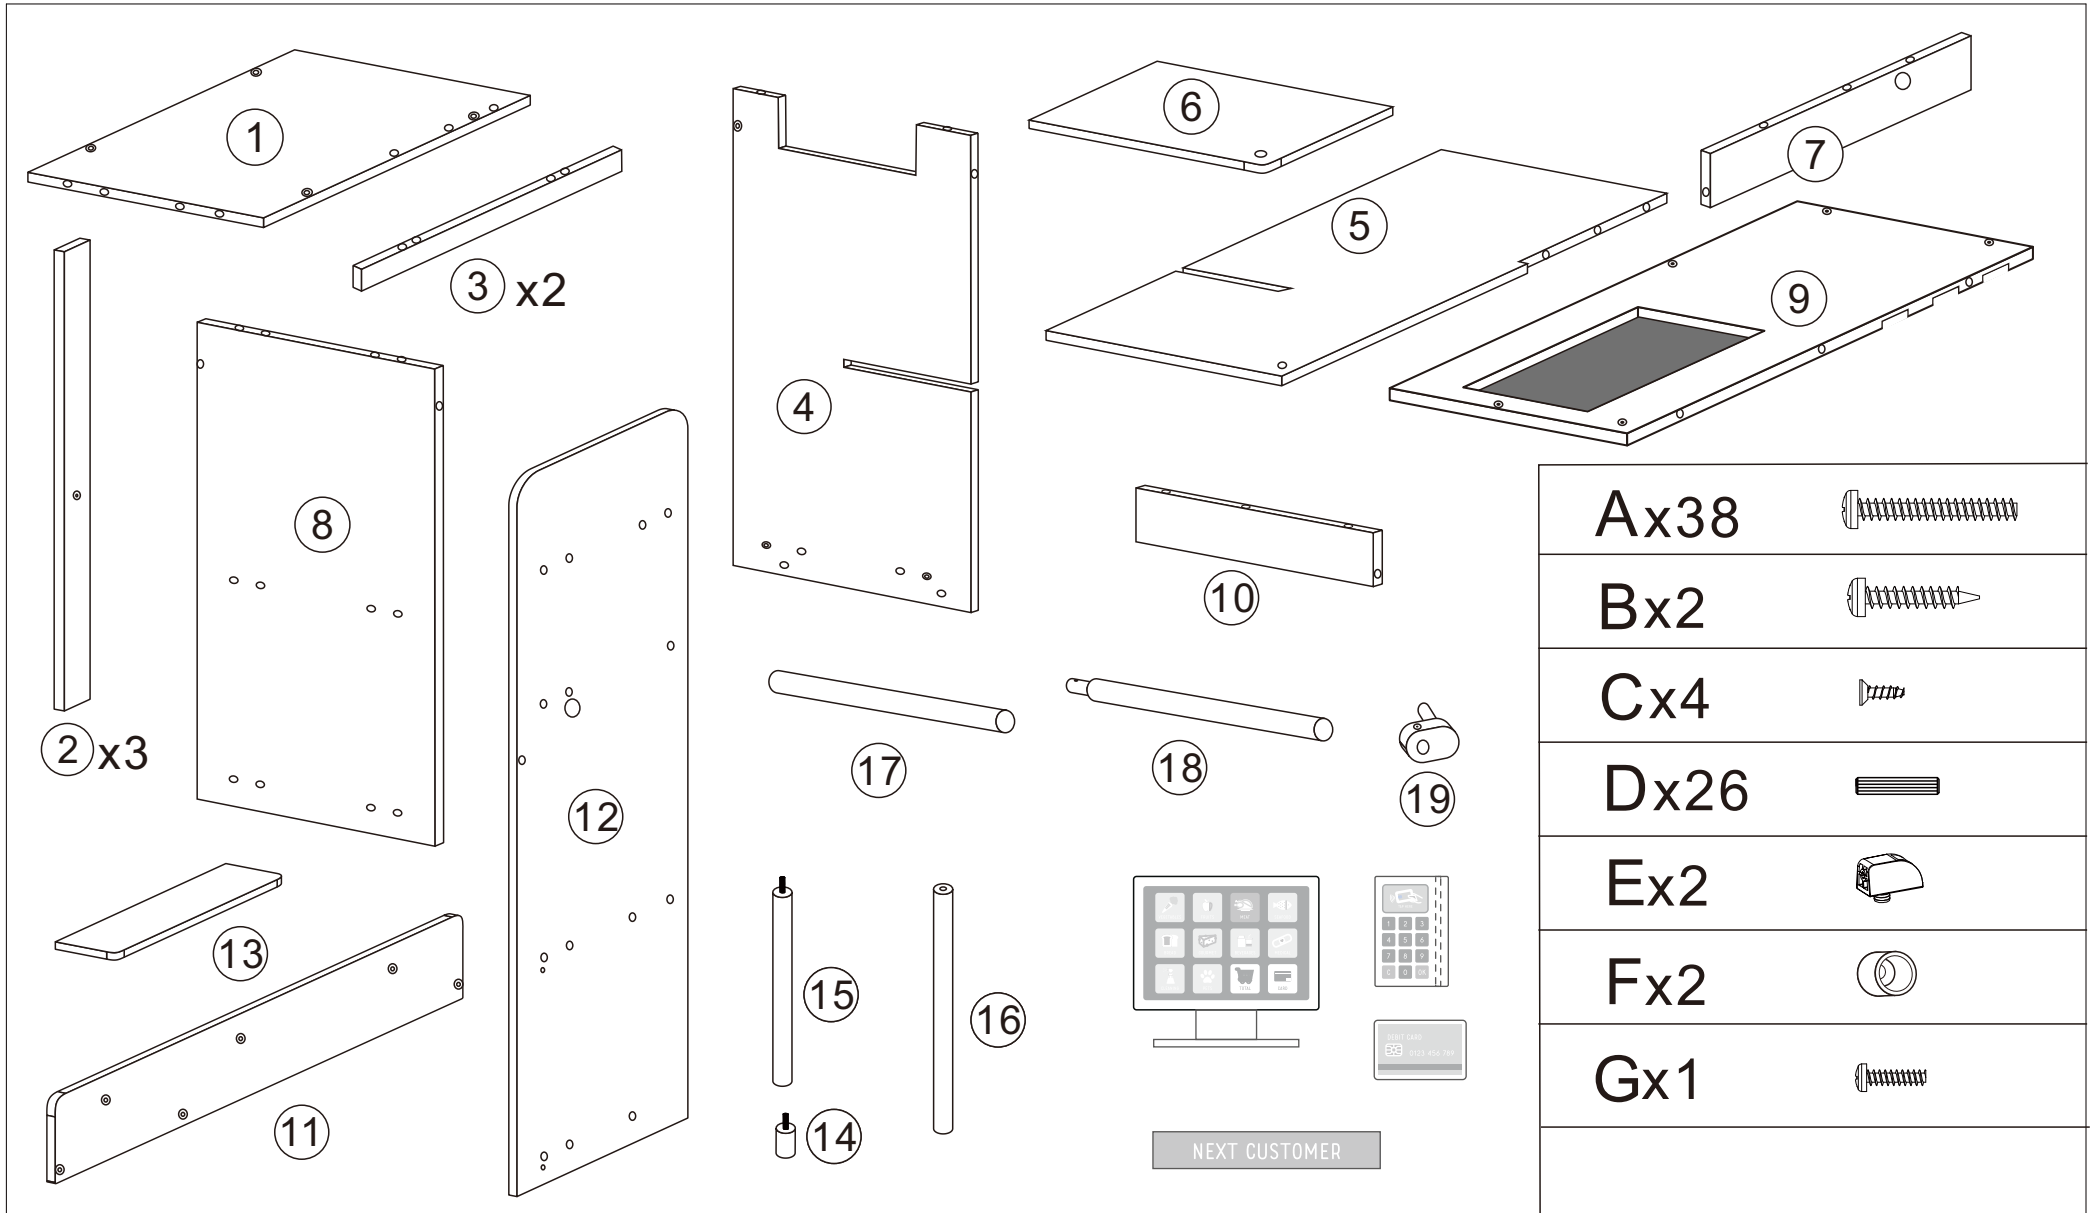

Assembly Instructions

CAUTION:

ADULT ASSEMBLY IS REQUIRED. HARDWARE CONTAINS SCREWS WITH SHARP POINTS. KEEP UNASSEMBLED PARTS OUT OF THE REACH OF SMALL CHILDREN. ADULT SUPERVISION IS RECOMMENDED. THIS IS A TOY, INTENDED FOR ROLE PLAY ONLY. PLEASE CHECK CONDITION OF ITEM REGULARLY, AS SCREWS MAY LOOSEN WITH USE OVER TIME. TIGHTEN SCREW FITTINGS IF NECESSARY.