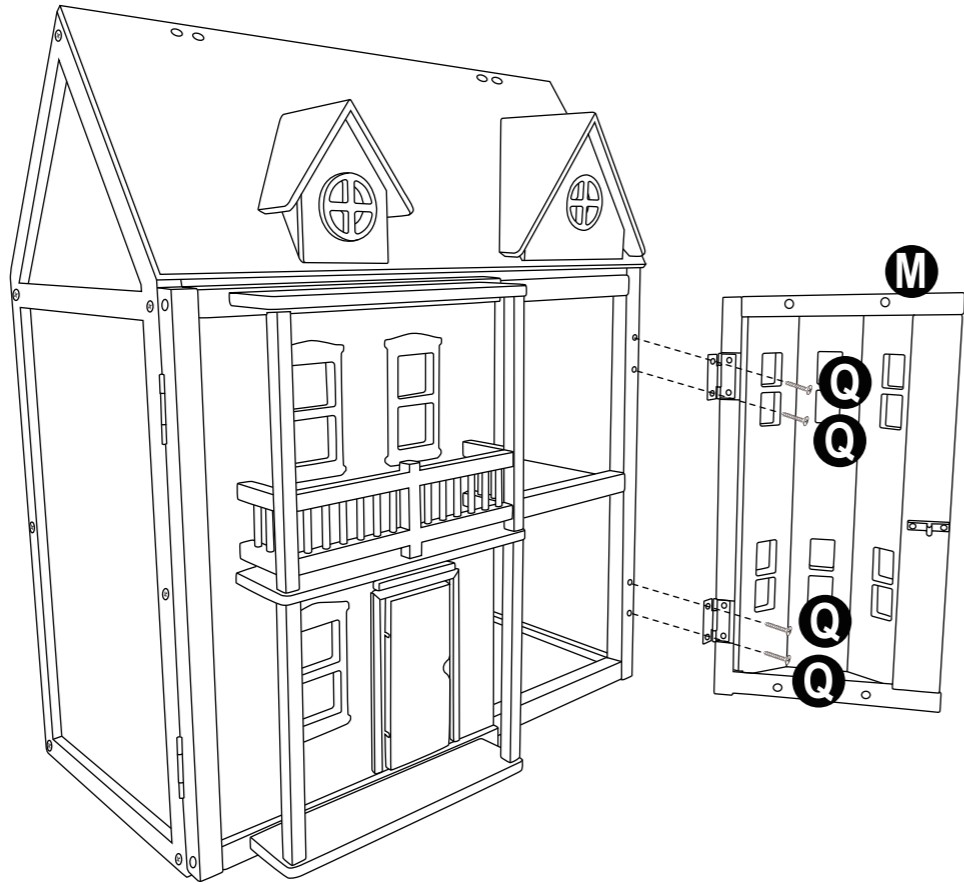

MANSION DOLLHOUSE

Assembly Instructions

Keycode: 43360253

3Y+

HARDWARE

O		X14
P		X6
Q		X16
R		X8
S		X4
T		X2
U		X2

Cross screwdriver
(not included)

WARNING: CHOKING HAZARD - SMALL PARTS,
NOT FOR CHILDREN UNDER 3 YEARS.

9

10

11

12

13

14

15

16