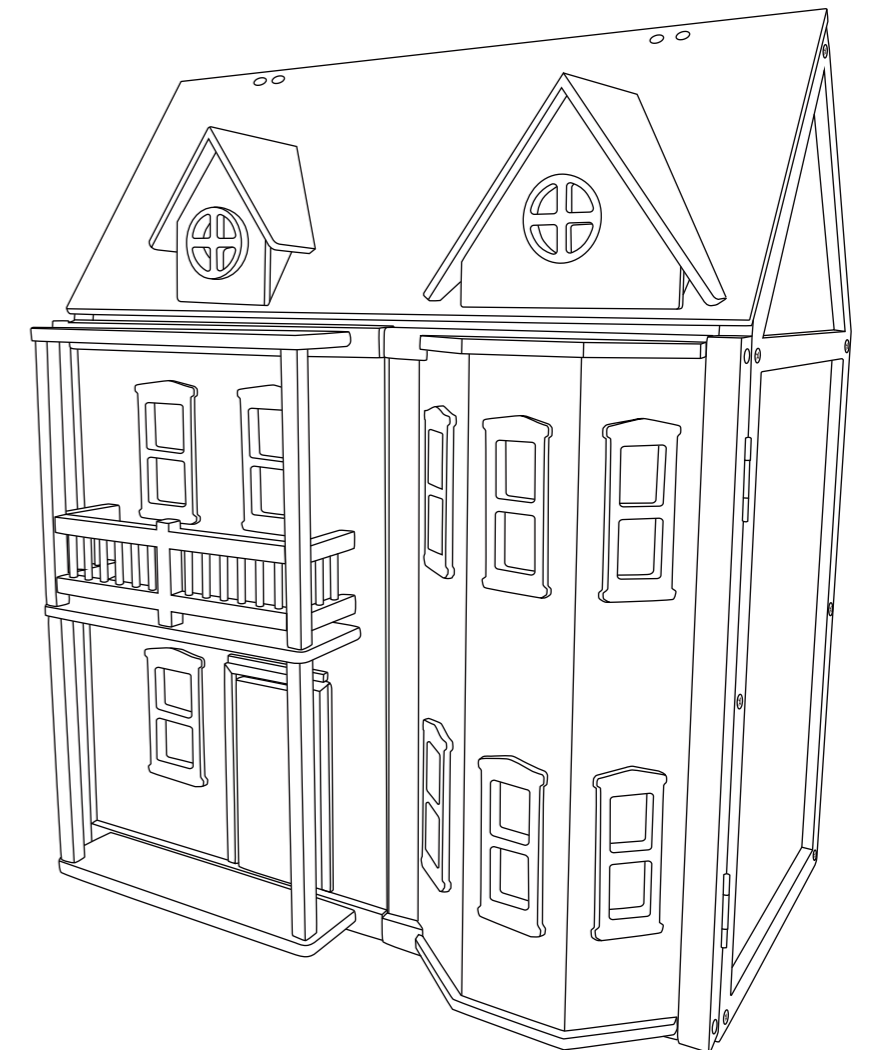

MANSION DOLLHOUSE

Assembly Instructions

Keycode: 43360253

3Y+

HARDWARE

O		X14
P		X6
Q		X16
R		X8
S		X4
T		X2
U		X2

Cross screwdriver
(not included)

WARNING: CHOKING HAZARD - SMALL PARTS,
NOT FOR CHILDREN UNDER 3 YEARS.