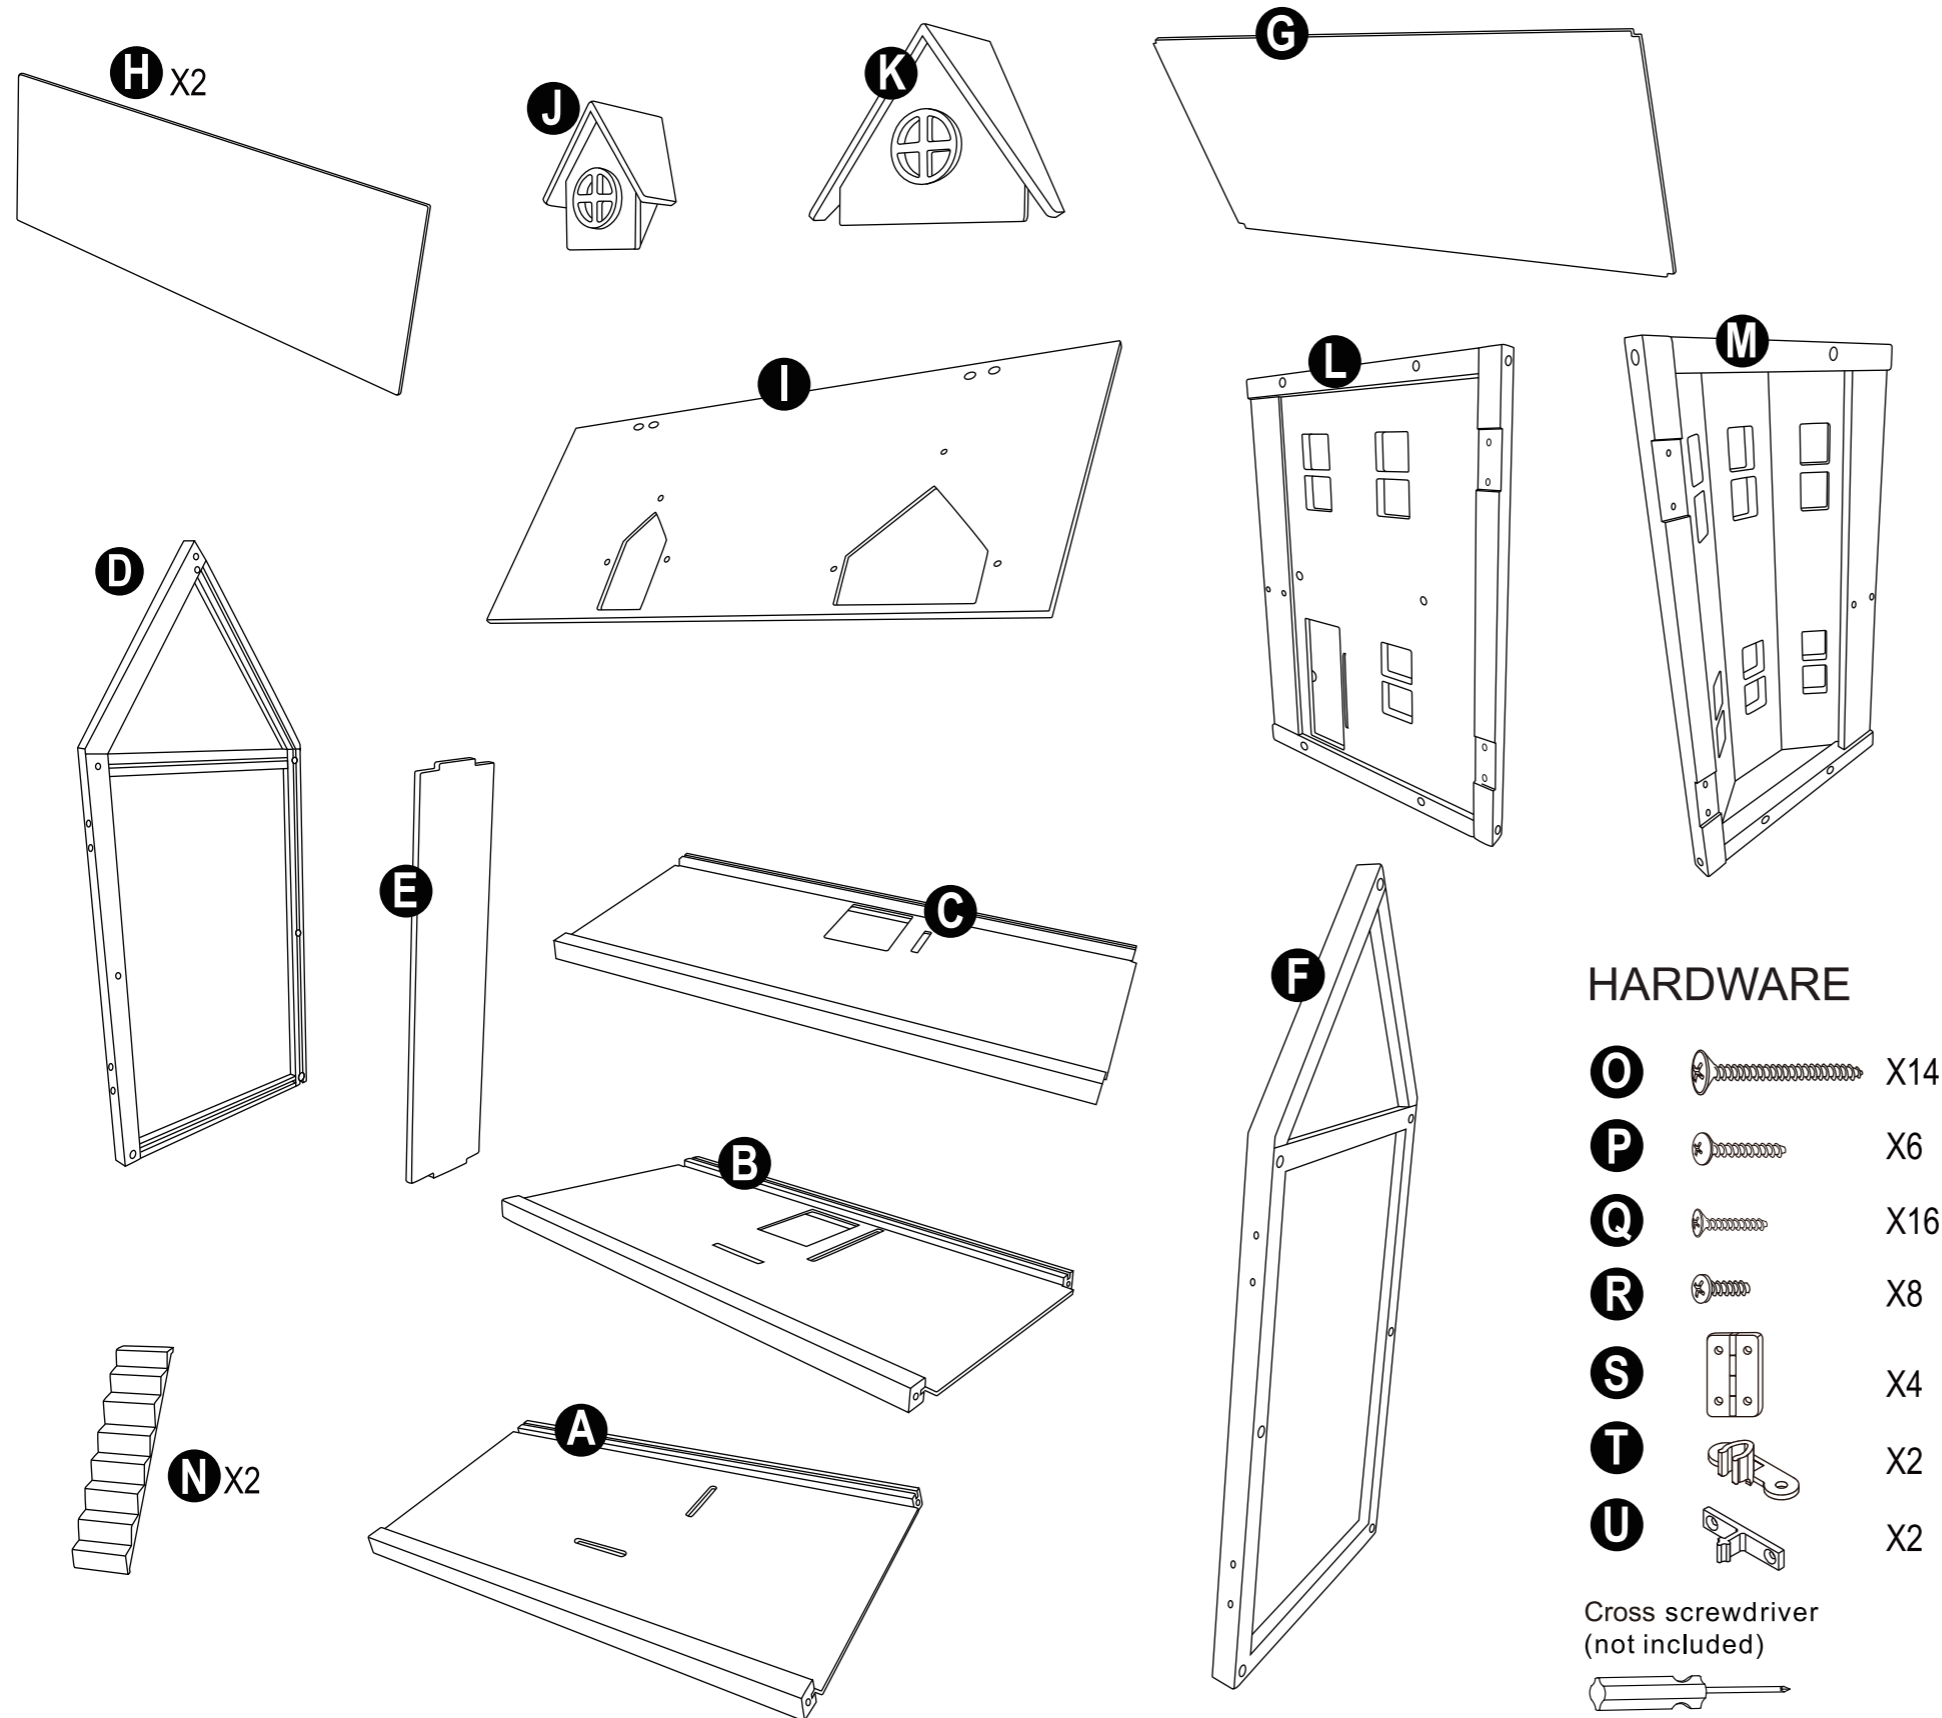

MANSION DOLLHOUSE

Assembly Instructions

Keycode: 43360253

3Y+

HARDWARE

O		X14
P		X6
Q		X16
R		X8
S		X4
T		X2
U		X2

Cross screwdriver
(not included)

WARNING: CHOKING HAZARD - SMALL PARTS,
NOT FOR CHILDREN UNDER 3 YEARS.

CAUTION: PLEASE CHECK CONDITION OF PRODUCT
REGULARLY, AS SCREWS MAY LOOSEN WITH USE OVER TIME.
TIGHTEN SCREW FITTINGS IF NECESSARY.

WARNING: ADULT ASSEMBLY IS REQUIRED.
UNASSEMBLED PARTS CONTAIN SCREWS AND WITH
FUNCTIONAL SHARP POINTS, PLEASE KEEP
UNASSEMBLED PARTS AWAY FROM SMALL CHILDREN

WARNING: FOR SAFETY REASONS, REMOVE ALL TAGS,
LABELS AND PLASTIC FASTENERS BEFORE GIVING THIS TOY
TO YOUR CHILD.
THIS IS A TOY, INTENDED FOR ROLE PLAY ONLY.

KEYCODE: 43360253
MADE IN CHINA
© KMART AUSTRALIA LIMITED

1

2

3

4

5

6

7

8