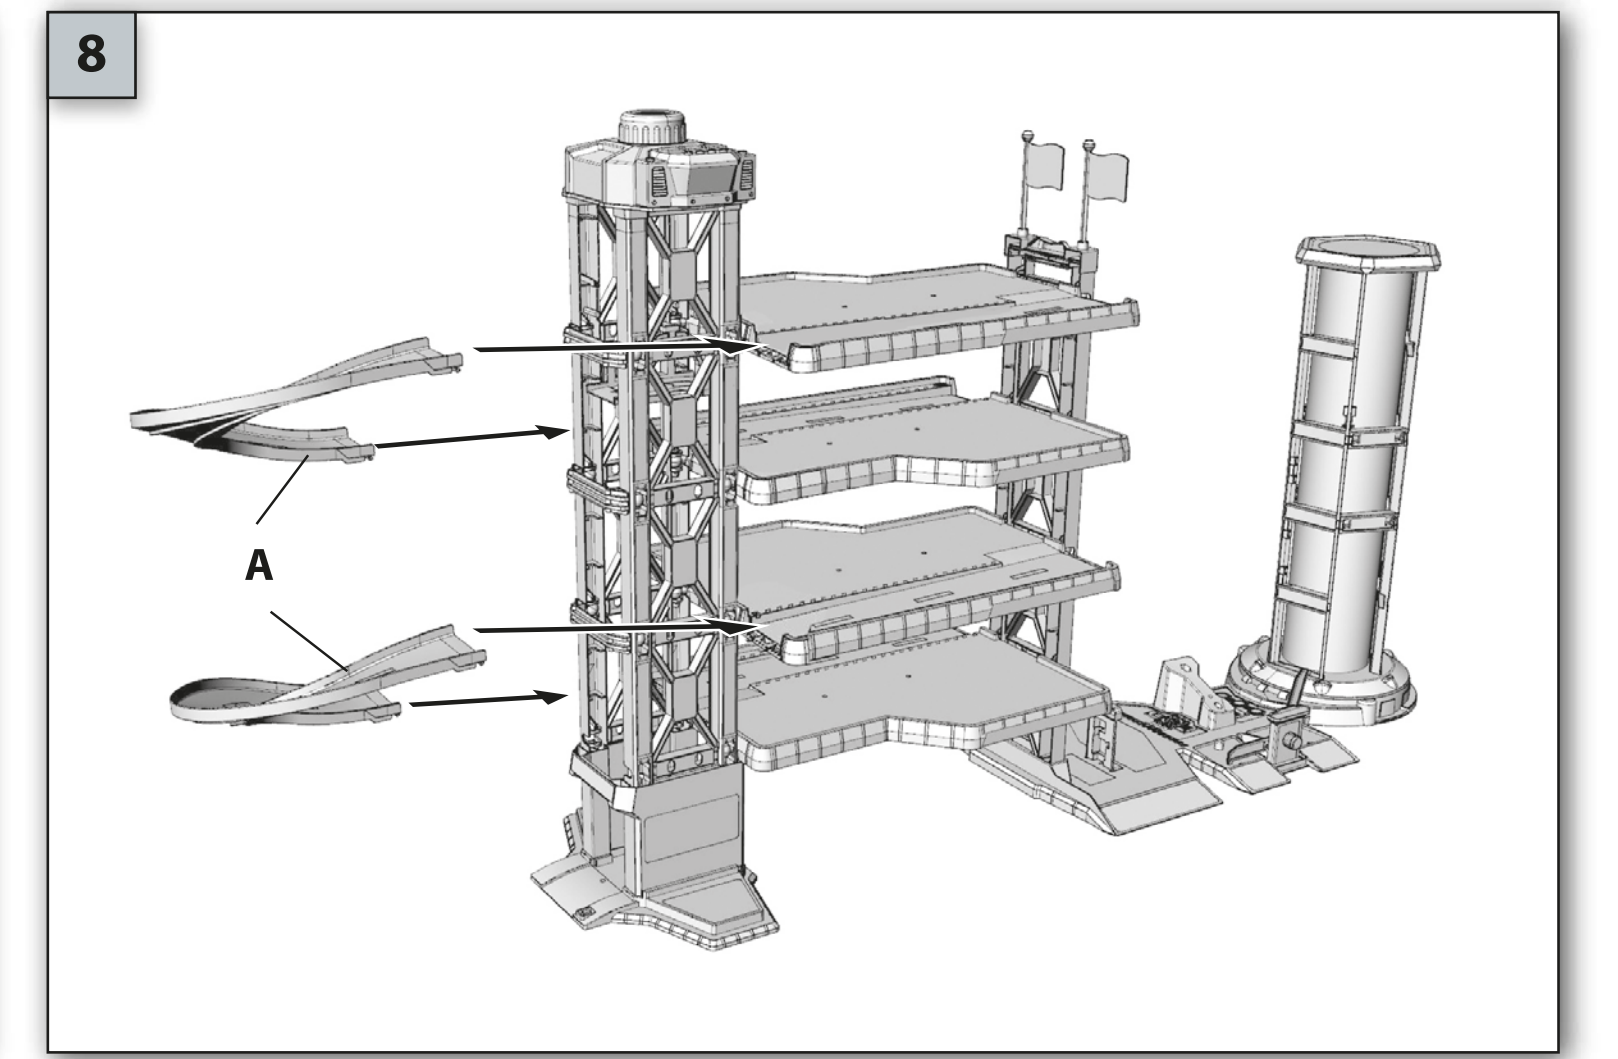

BACK

FRONT

Lights & Sounds Parking Garage Play Set Instruction Manual

3+ years

20 333 9000 KMA
H1123 P1/8

P8/8

P4/8

P5/8

P2/8

P3/8

P6/8

P7/8