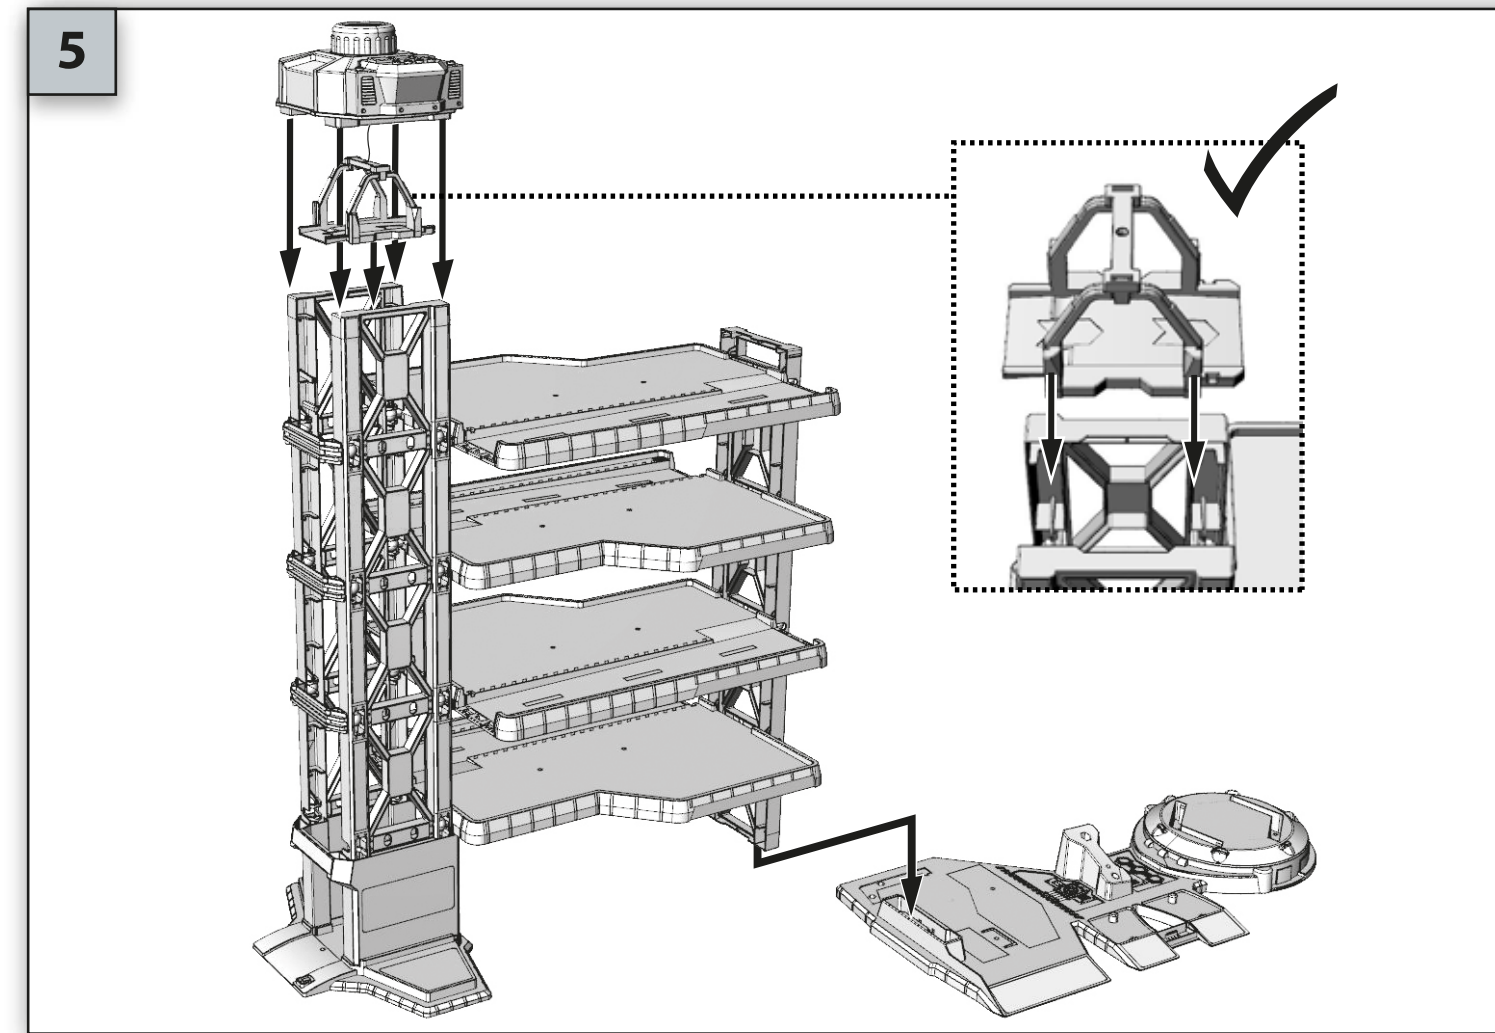

BACK

FRONT

Lights & Sounds Parking Garage Play Set Instruction Manual

3+ years

20 333 9000 KMA
H1123 P1/8

P8/8

P4/8

P5/8

P2/8

P3/8

P6/8

P7/8