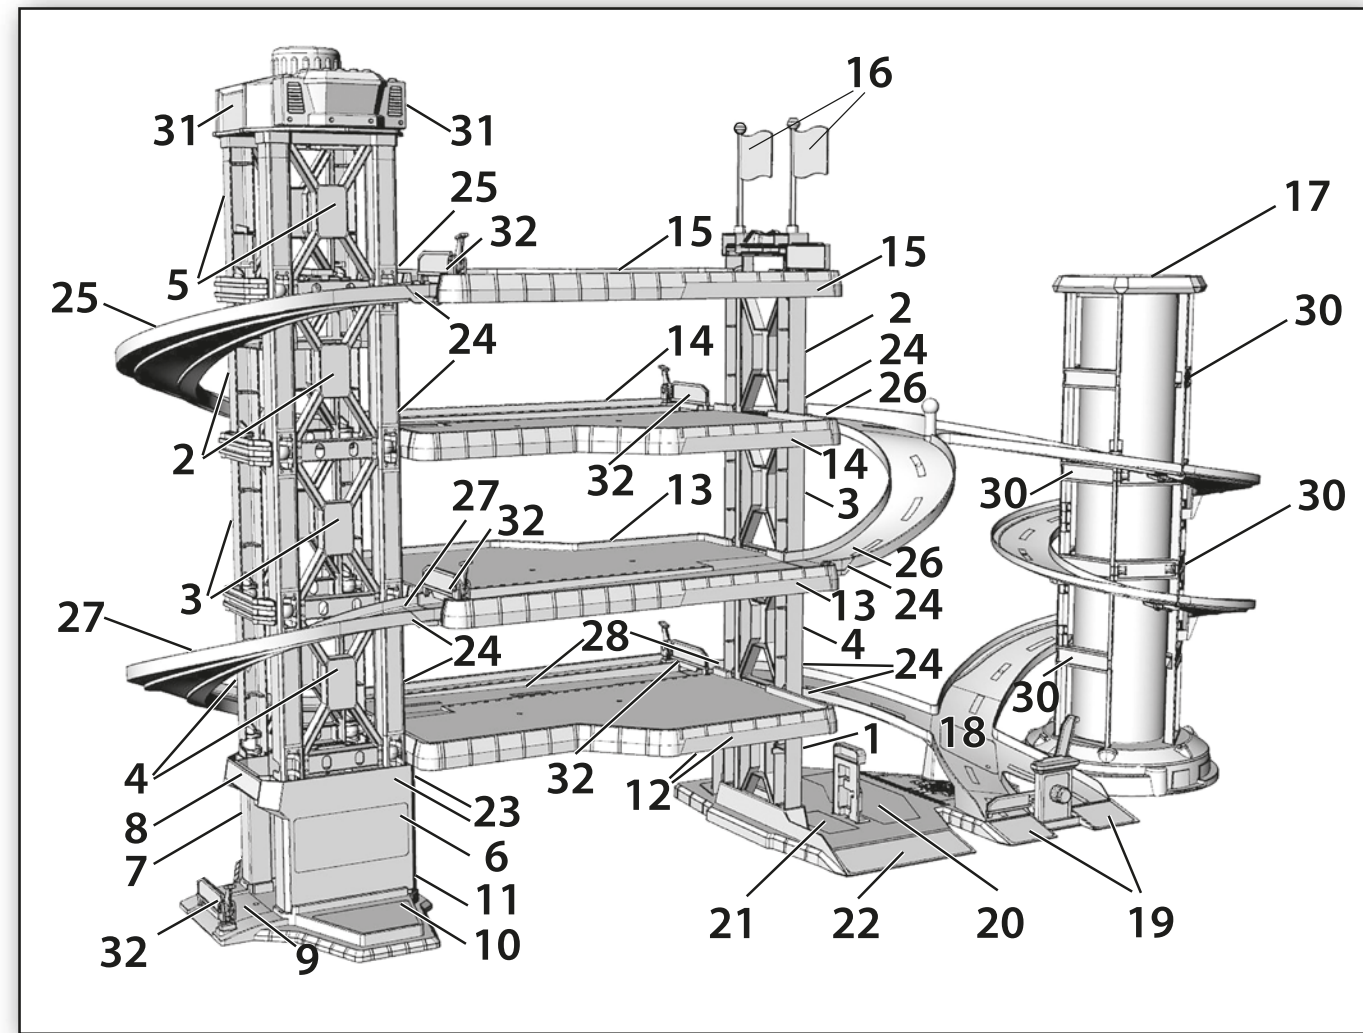

BACK

FRONT

Lights & Sounds Parking Garage Play Set Instruction Manual

3+ years

20 333 9000 KMA
H1123 P1/8

P8/8

P4/8

P5/8

P2/8

P3/8

P6/8

P7/8