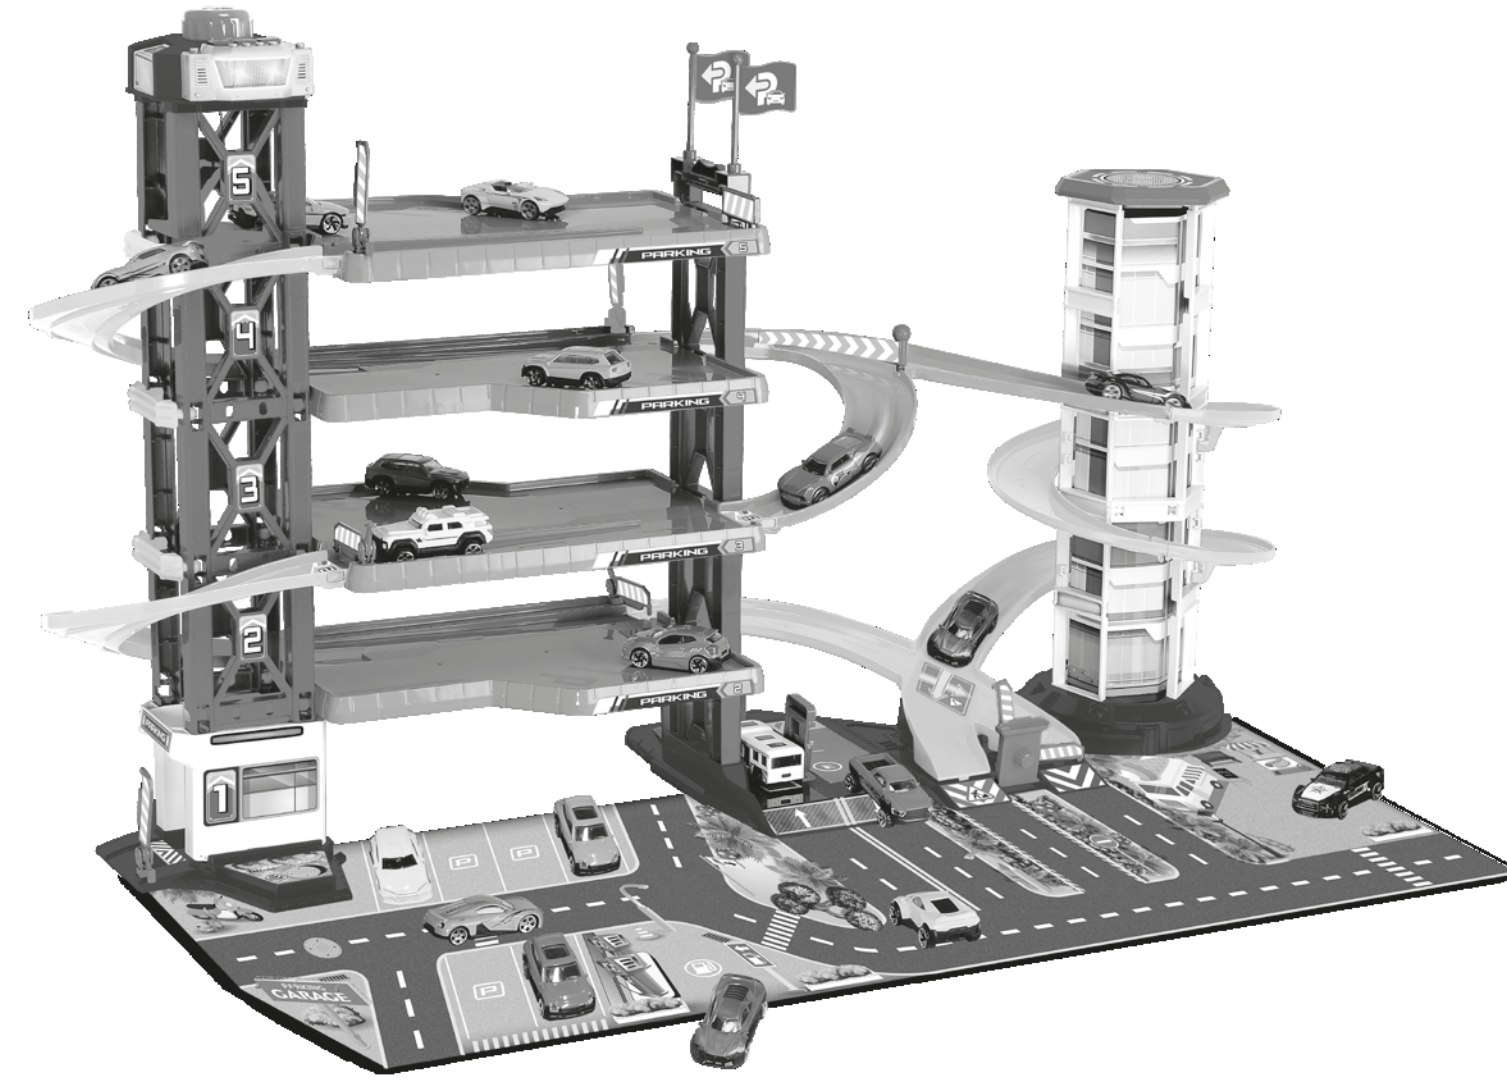

BACK

FRONT

Lights & Sounds Parking Garage Play Set Instruction Manual

3+ years

20 333 9000 KMA
H1123 P1/8