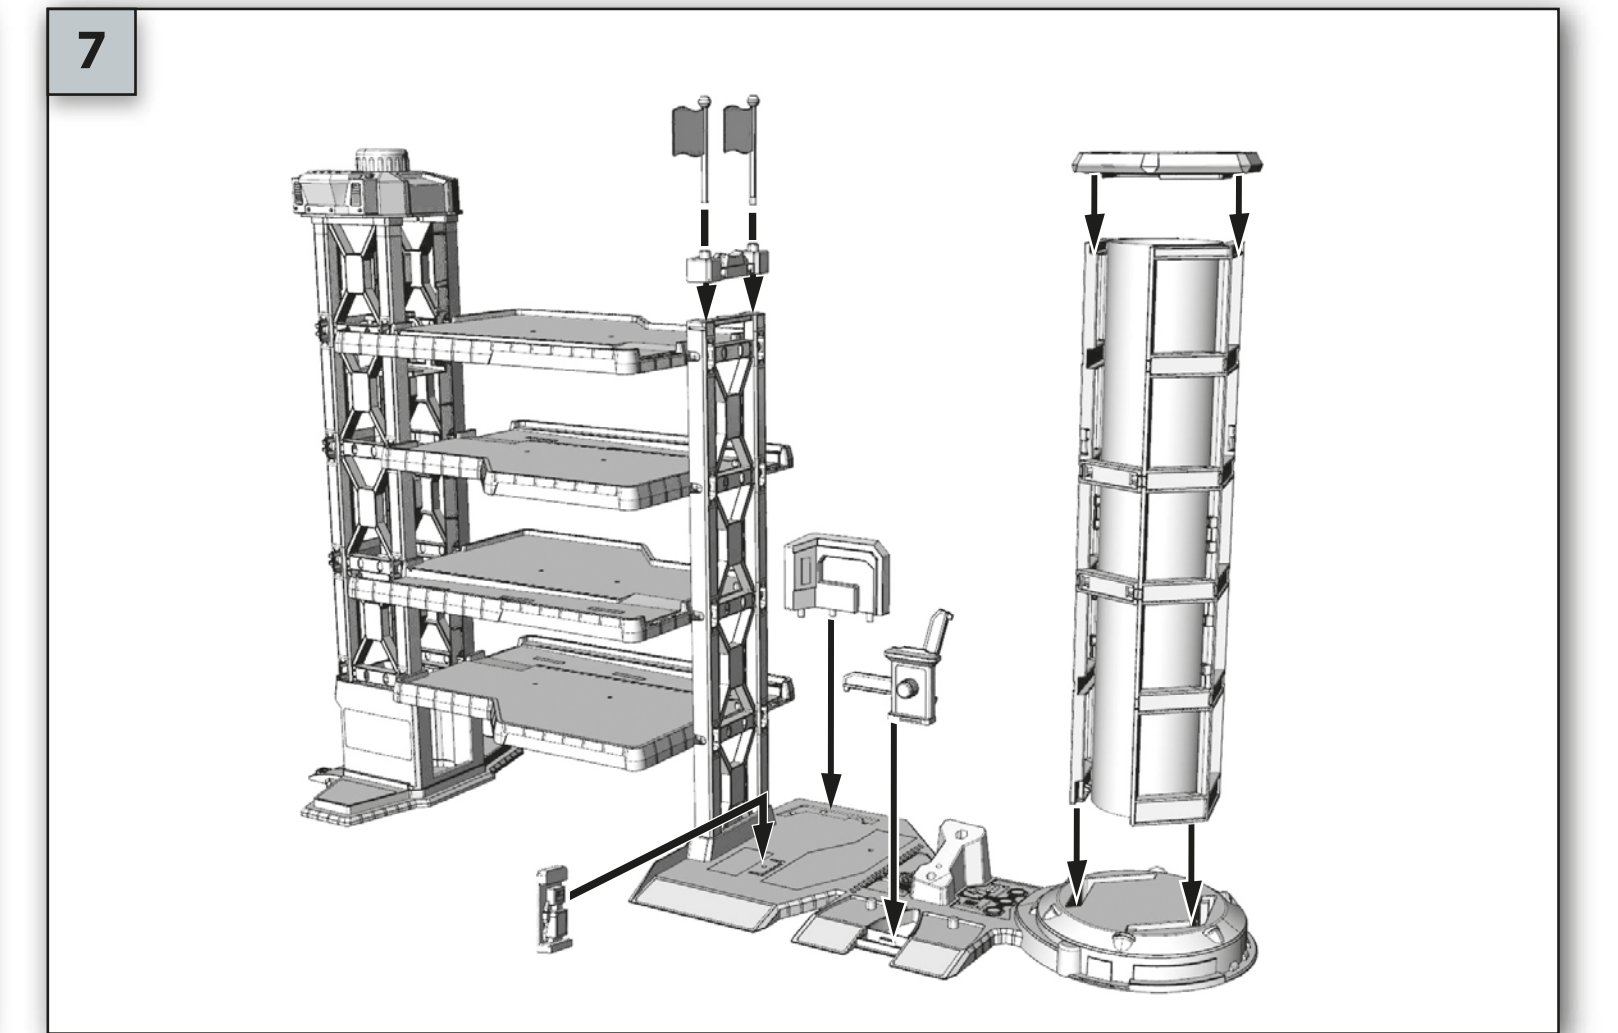

BACK

FRONT

Lights & Sounds Parking Garage Play Set Instruction Manual

3+ years

20 333 9000 KMA
H1123 P1/8

P8/8

P4/8

P5/8

P2/8

P3/8

P6/8

P7/8