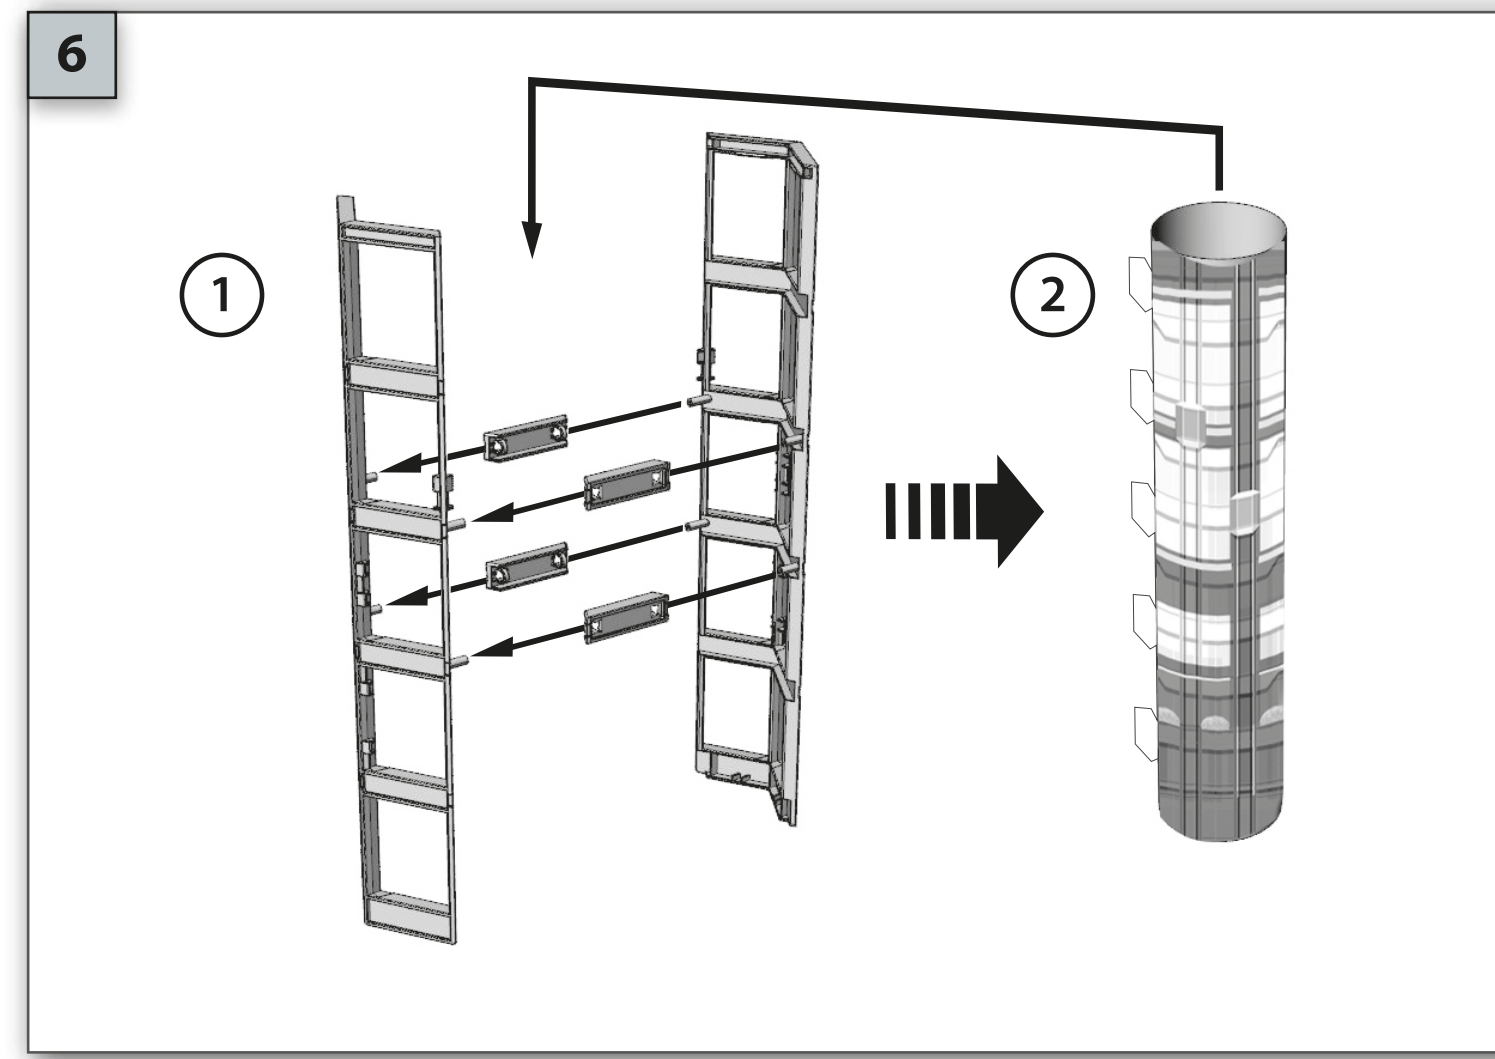

BACK

FRONT

Lights & Sounds Parking Garage Play Set Instruction Manual

3+ years

20 333 9000 KMA
H1123 P1/8

P8/8

P4/8

P5/8

P2/8

P3/8

P6/8

P7/8