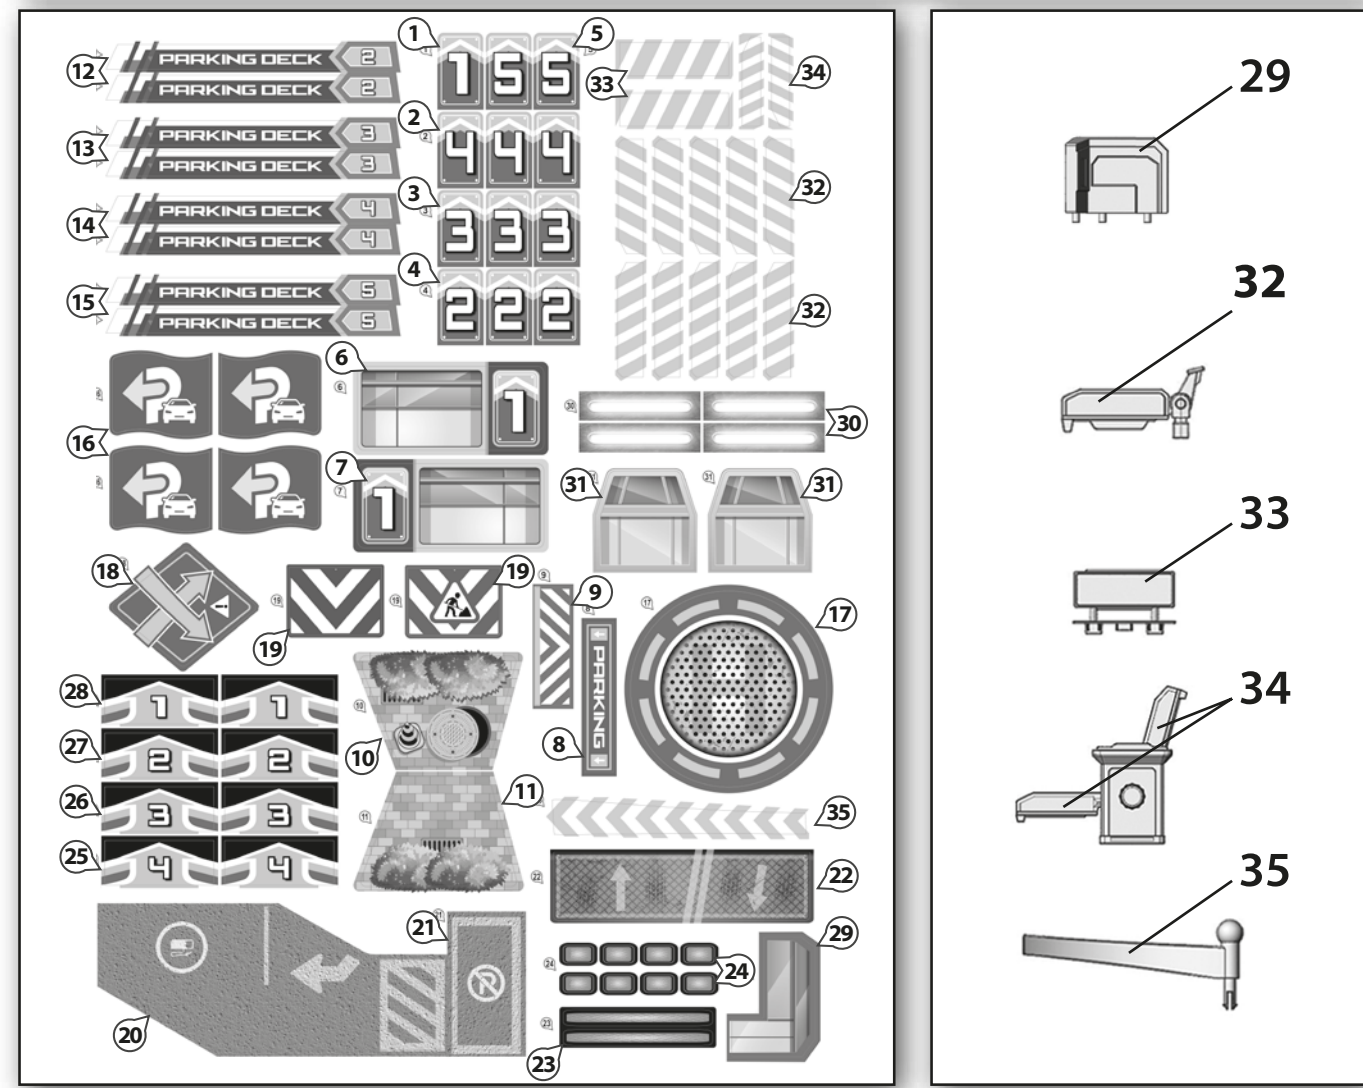

BACK

FRONT

Lights & Sounds Parking Garage Play Set Instruction Manual

3+ years

20 333 9000 KMA
H1123 P1/8

P8/8

P4/8

P5/8

P2/8

P3/8

P6/8

P7/8