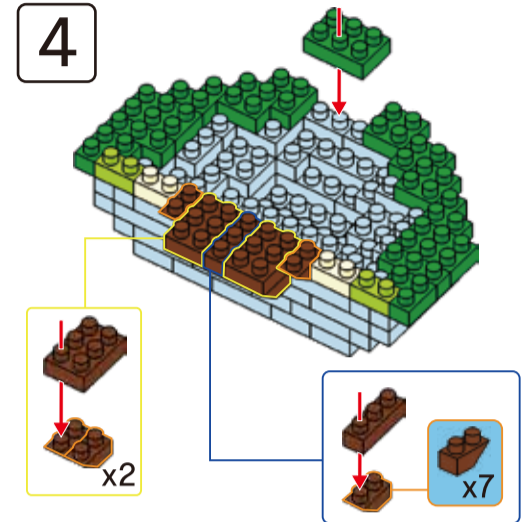

MINI BLOCKS FOOD FRIENDS

keycode: K:43-386-222 | T:69-556-128
ADULT ASSISTANCE IS RECOMMENDED.
PRODUCT MAY VARY SLIGHTLY FROM IMAGE SHOWN.

WARNING:
CHOKING HAZARD - SMALL PARTS
NOT FOR CHILDREN UNDER 3 YEARS

6+
YEARS