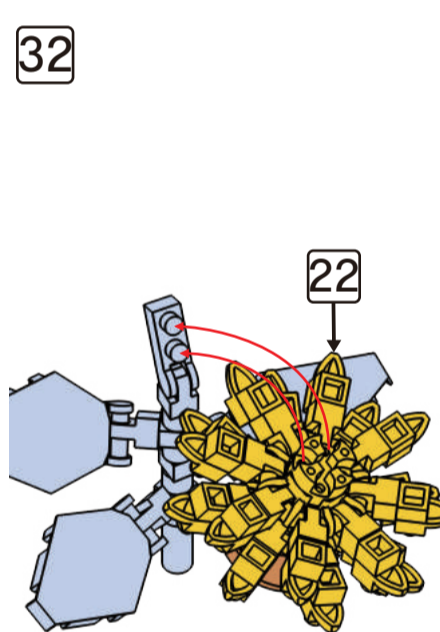

16

17

18

19

20

MINI FLOWER POT

keycode: K:43-386-246 | T:69-556-142
 ADULT ASSISTANCE IS RECOMMENDED.
 PRODUCT MAY VARY SLIGHTLY FROM IMAGE SHOWN.

WARNING:
 CHOKING HAZARD - SMALL PARTS.
 NOT FOR CHILDREN UNDER 3 YEARS.

8+
 YEARS

1 x4

2 x4 x1

3 x16 x2

4 x2 x2

5 x2 x2

6 x2 x2

7 x2 x2