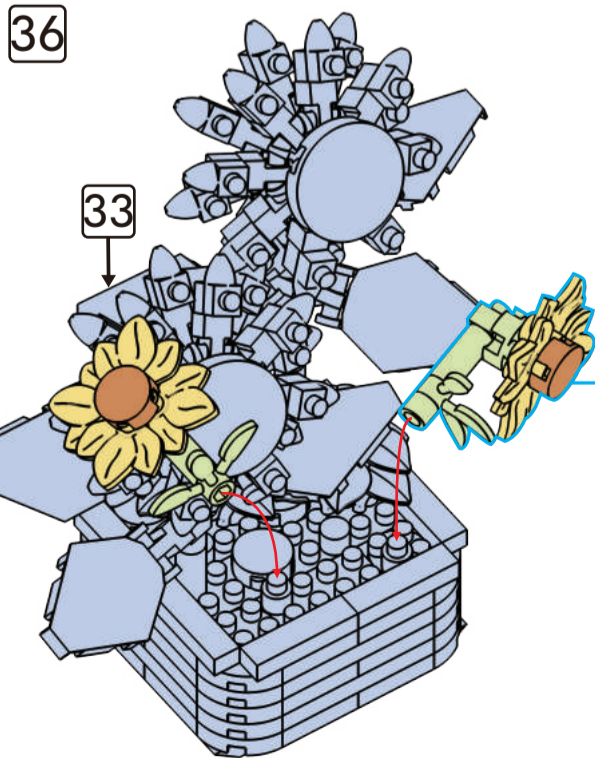

16

17

18

19

20

MINI FLOWER POT

keycode: K:43-386-246 | T:69-556-142
 ADULT ASSISTANCE IS RECOMMENDED.
 PRODUCT MAY VARY SLIGHTLY FROM IMAGE SHOWN.

WARNING:
 CHOKING HAZARD - SMALL PARTS.
 NOT FOR CHILDREN UNDER 3 YEARS.

8+
 YEARS

1 x4

2 x4 x1

3 x16 x2

4 x2 x2

5 x2 x2

6 x2 x2

7 x2 x2

8 x3

9 x8 x6 x6 x2

10 x12 x6

11 x4 x2 x2

12 x8 x4 x4 x4 x4 x4

13 x6 x8 x4

14 x2

15 x2

38

39

40

41

42

43

44

45