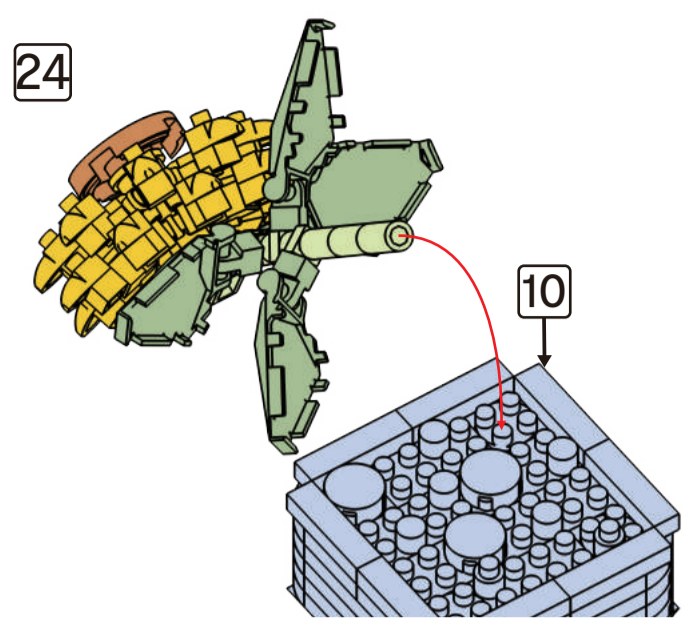

16

17

18

19

20

MINI FLOWER POT

keycode: K:43-386-246 | T:69-556-142
 ADULT ASSISTANCE IS RECOMMENDED.
 PRODUCT MAY VARY SLIGHTLY FROM IMAGE SHOWN.

WARNING:
 CHOKING HAZARD - SMALL PARTS.
 NOT FOR CHILDREN UNDER 3 YEARS.