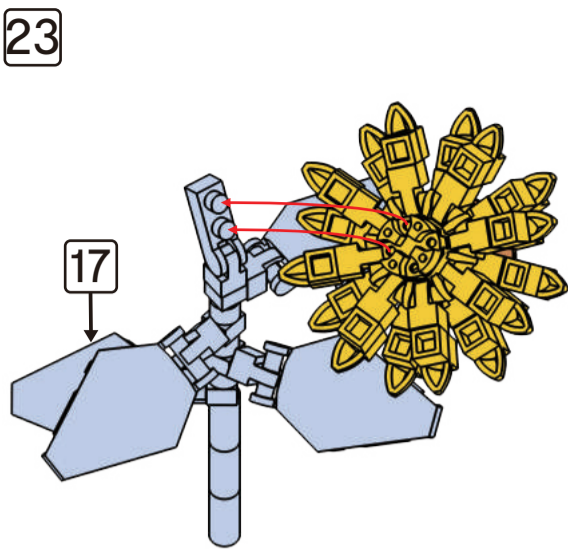

16

17

18

19

20

MINI FLOWER POT

keycode: K:43-386-246 | T:69-556-142
 ADULT ASSISTANCE IS RECOMMENDED.
 PRODUCT MAY VARY SLIGHTLY FROM IMAGE SHOWN.

WARNING:
 CHOKING HAZARD - SMALL PARTS.
 NOT FOR CHILDREN UNDER 3 YEARS.

8+
 YEARS

1 x4

2 x4 x1

3 x16 x2

4 x2 x2

5 x2 x2

6 x2 x2

7 x2 x2

8 x3

9 x8 x6 x6 x2

10 x12 x6

11 x4 x2 x2

12 x8 x4 x4 x4 x4 x4

13 x6 x8 x4

14 x2

15 x2