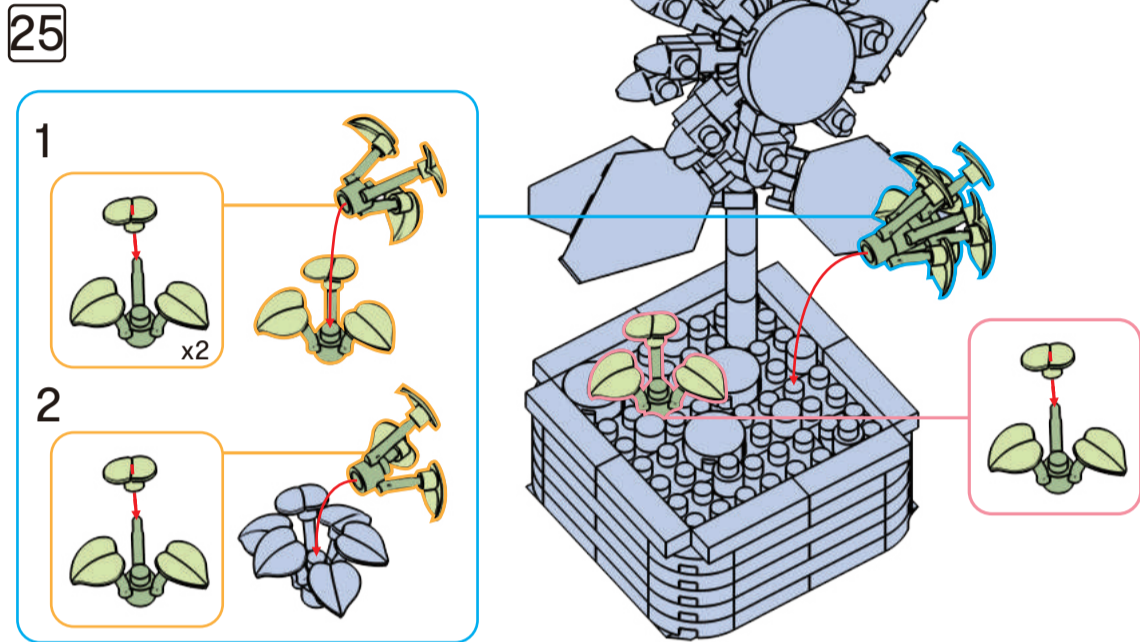

16

17

18

19

20

MINI FLOWER POT

keycode: K:43-386-246 | T:69-556-142
 ADULT ASSISTANCE IS RECOMMENDED.
 PRODUCT MAY VARY SLIGHTLY FROM IMAGE SHOWN.

WARNING:
 CHOKING HAZARD - SMALL PARTS.
 NOT FOR CHILDREN UNDER 3 YEARS.