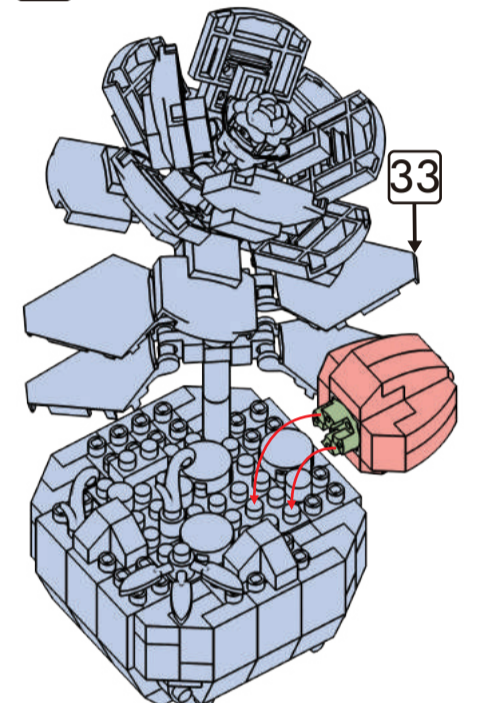

x4 x4 x4 x4

x2 x1 x1

x2 x1 x1

32

x1

x4 x1

x4 x4 x8

38

x1 x1 x1

x1 x1 x1

x1 x1

x1

x1

x1 x1

x2 x2 x2 x2

x2 x2 x2 x2

x4 x4 x4 x4

48

49

50