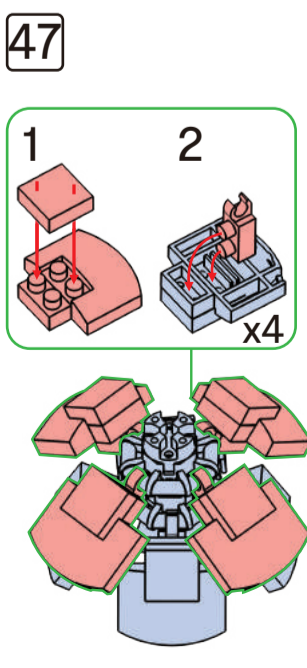

x1

x1 x1

x2 x2 x2 x2

x2 x2 x2 x2

x4 x4 x4 x4

48

49

50

MINI FLOWER POT

keycode: K:43-386-246 | T:69-556-142
 ADULT ASSISTANCE IS RECOMMENDED.
 PRODUCT MAY VARY SLIGHTLY FROM IMAGE SHOWN.

WARNING:
 CHOKING HAZARD - SMALL PARTS.
 NOT FOR CHILDREN UNDER 3 YEARS.