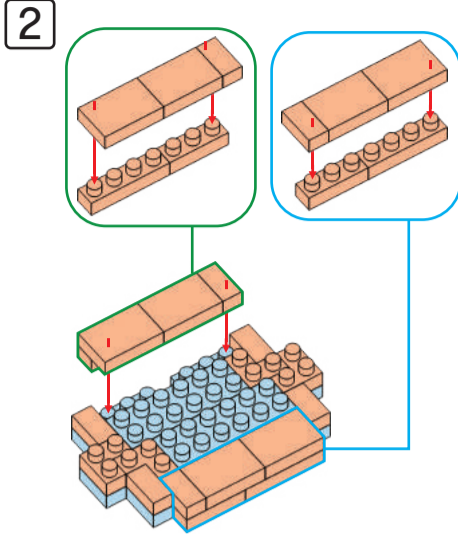

- x6
- x4
- x2
- x4
- x2