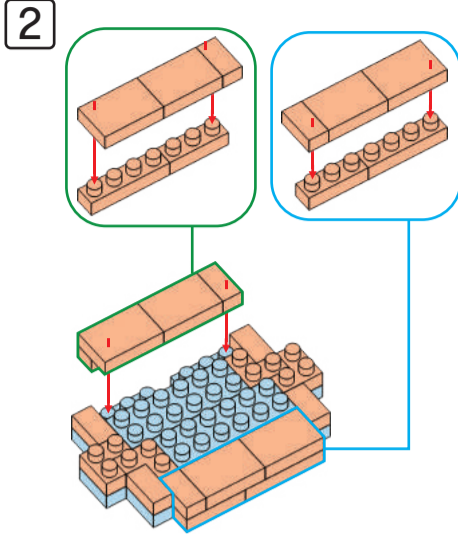

★ Transparent

MINI BLOCKS MED FLOWER POT

keycode: K:43-386-352 | T:69-556-067
ADULT ASSISTANCE IS RECOMMENDED.
PRODUCT MAY VARY SLIGHTLY FROM IMAGE SHOWN.

WARNING:
CHOKING HAZARD - SMALL PARTS.
NOT FOR CHILDREN UNDER 3 YEARS.

8+
YEARS

- x1
- x4
- x2
- x1

- x6
- x4
- x2
- x4
- x2

- x2
- x2
- x2
- x1

- x2
- x1
- x1

- x2
- x9
- x9

- x28

- x2
- x10