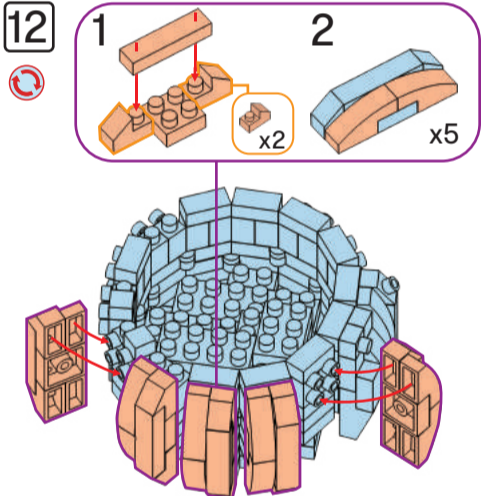

- x10
- x10
- x5
- x5