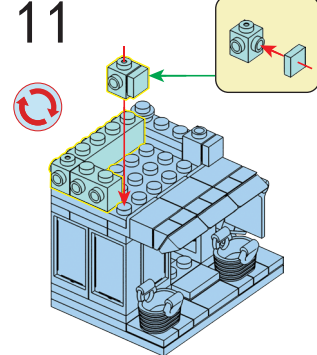

MINI BLOCKS MINI SHOP

keycode: K : 43-386-383 | T : 69-557-040
ADULT ASSISTANCE IS RECOMMENDED.
PRODUCT MAY VARY SLIGHTLY FROM IMAGE SHOWN.

WARNING:
CHOKING HAZARD - SMALL PARTS.
NOT FOR CHILDREN UNDER 3 YEARS.

6+
YEARS

★ Transparent