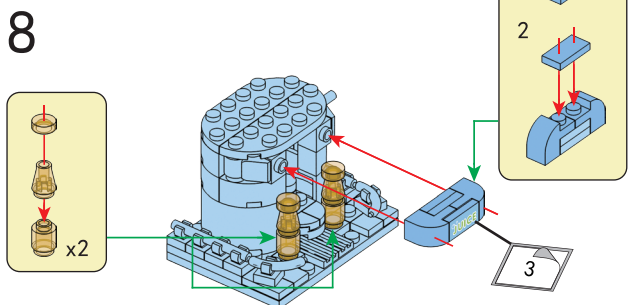

MINI BLOCKS MINI SHOP

keycode: K: 43-386-383 | T: 69-557-040
ADULT ASSISTANCE IS RECOMMENDED.
PRODUCT MAY VARY SLIGHTLY FROM IMAGE SHOWN.

WARNING:
CHOKING HAZARD - SMALL PARTS.
NOT FOR CHILDREN UNDER 3 YEARS.

6+
YEARS

★ Transparent