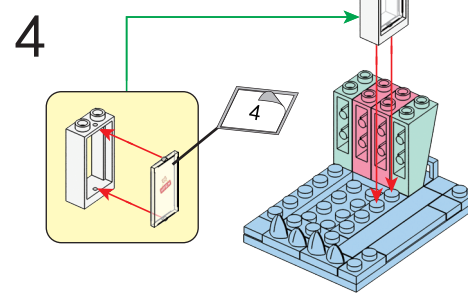

MINI BLOCKS MINI SHOP

keycode: K: 43-386-383 | T: 69-557-040
ADULT ASSISTANCE IS RECOMMENDED.
PRODUCT MAY VARY SLIGHTLY FROM IMAGE SHOWN.

WARNING:
CHOKING HAZARD - SMALL PARTS.
NOT FOR CHILDREN UNDER 3 YEARS.

6+
YEARS

★ Transparent