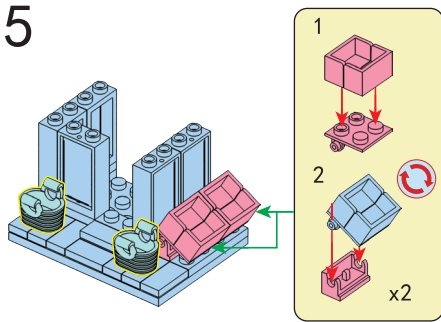

MINI BLOCKS MINI SHOP

keycode: K : 43-386-383 | T : 69-557-040
ADULT ASSISTANCE IS RECOMMENDED.
PRODUCT MAY VARY SLIGHTLY FROM IMAGE SHOWN.

WARNING:
CHOKING HAZARD - SMALL PARTS.
NOT FOR CHILDREN UNDER 3 YEARS.

6+
YEARS

★ Transparent