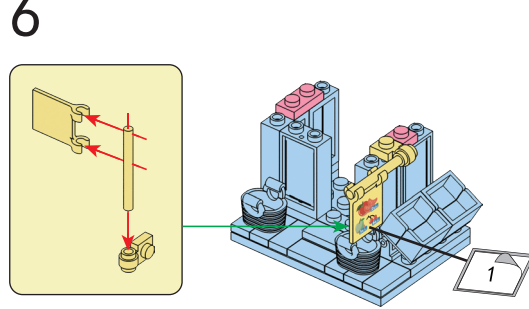

MINI BLOCKS MINI SHOP

keycode: K : 43-386-383 | T : 69-557-040
ADULT ASSISTANCE IS RECOMMENDED.
PRODUCT MAY VARY SLIGHTLY FROM IMAGE SHOWN.

WARNING:
CHOKING HAZARD - SMALL PARTS.
NOT FOR CHILDREN UNDER 3 YEARS.

6+
YEARS

★ Transparent