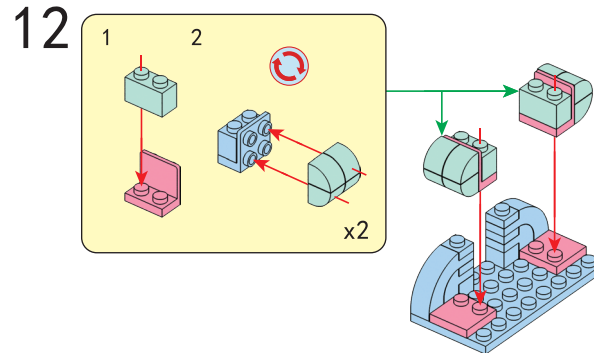

MINI BLOCKS MINI SHOP

keycode: K: 43-386-383 | T: 69-557-040
ADULT ASSISTANCE IS RECOMMENDED.
PRODUCT MAY VARY SLIGHTLY FROM IMAGE SHOWN.

WARNING:
CHOKING HAZARD - SMALL PARTS.
NOT FOR CHILDREN UNDER 3 YEARS.

6+
YEARS

★ Transparent