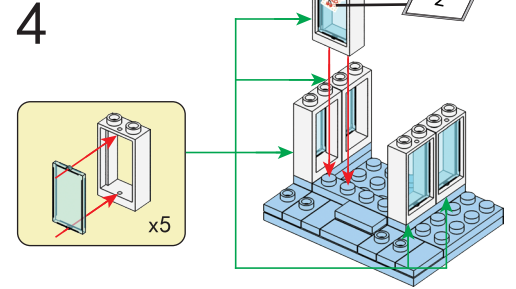

MINI BLOCKS MINI SHOP

keycode: K : 43-386-383 | T : 69-557-040
ADULT ASSISTANCE IS RECOMMENDED.
PRODUCT MAY VARY SLIGHTLY FROM IMAGE SHOWN.

WARNING:
CHOKING HAZARD - SMALL PARTS.
NOT FOR CHILDREN UNDER 3 YEARS.

6+
YEARS

★ Transparent