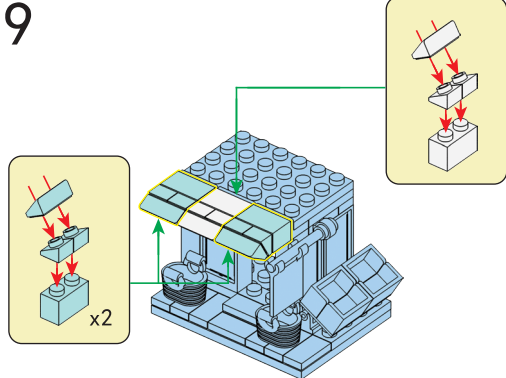

MINI BLOCKS MINI SHOP

keycode: K : 43-386-383 | T : 69-557-040
ADULT ASSISTANCE IS RECOMMENDED.
PRODUCT MAY VARY SLIGHTLY FROM IMAGE SHOWN.

WARNING:
CHOKING HAZARD - SMALL PARTS.
NOT FOR CHILDREN UNDER 3 YEARS.

6+
YEARS

★ Transparent