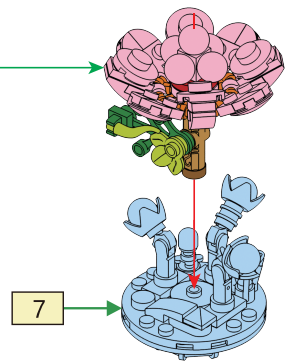

8

9

★ Transparent

10

11

12

13

14

15

16

17

18

★ Transparent

# MINI BLOCKS LIGHT BULB FLOWER

keycode: K: 43-386-444 | T: 69-556-968  
 ADULT ASSISTANCE IS RECOMMENDED.  
 PRODUCT MAY VARY SLIGHTLY FROM IMAGE SHOWN.

**WARNING:**  
 CHOKING HAZARD - SMALL PARTS.  
 NOT FOR CHILDREN UNDER 3 YEARS.