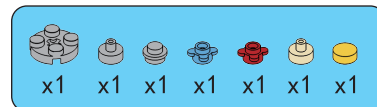

MINI BLOCKS LIGHT BULB FLOWER

keycode: K: 43-386-444 | T: 69-556-968
ADULT ASSISTANCE IS RECOMMENDED.
PRODUCT MAY VARY SLIGHTLY FROM IMAGE SHOWN.

WARNING:
CHOKING HAZARD - SMALL PARTS.
NOT FOR CHILDREN UNDER 3 YEARS.

6+
YEARS

1

2

3

4

5

6

7

8

9

★ Transparent