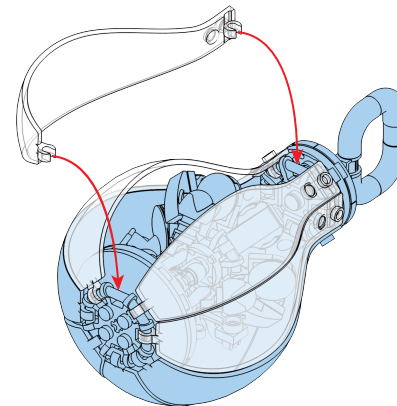

15

16

17

18

★ Transparent

# MINI BLOCKS LIGHT BULB FLOWER

keycode: K: 43-386-444 | T: 69-556-968  
 ADULT ASSISTANCE IS RECOMMENDED.  
 PRODUCT MAY VARY SLIGHTLY FROM IMAGE SHOWN.

**WARNING:**  
 CHOKING HAZARD - SMALL PARTS.  
 NOT FOR CHILDREN UNDER 3 YEARS.