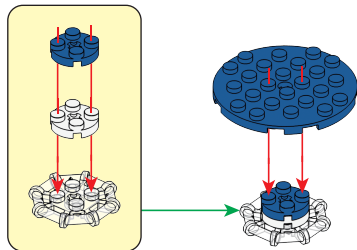

MINI BLOCKS LIGHT BULB FLOWER

keycode: K: 43-386-444 | T: 69-556-968
ADULT ASSISTANCE IS RECOMMENDED.
PRODUCT MAY VARY SLIGHTLY FROM IMAGE SHOWN.

WARNING:
CHOKING HAZARD - SMALL PARTS.
NOT FOR CHILDREN UNDER 3 YEARS.

6+
YEARS

1

2

3

4

5

6

7

8

9

★ Transparent