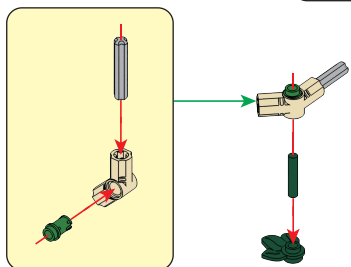

MINI BLOCKS LIGHT BULB FLOWER

keycode: K: 43-386-444 | T: 69-556-968
ADULT ASSISTANCE IS RECOMMENDED.
PRODUCT MAY VARY SLIGHTLY FROM IMAGE SHOWN.

WARNING:
CHOKING HAZARD - SMALL PARTS.
NOT FOR CHILDREN UNDER 3 YEARS.

6+
YEARS

1

2

3

4

5

6

7

8

9

★ Transparent