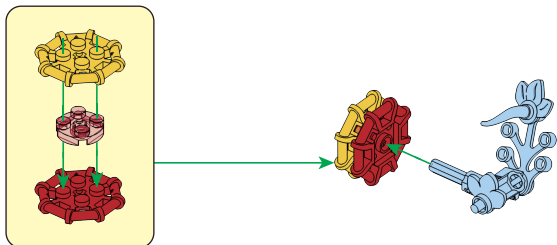

# MINI BLOCKS LIGHT BULB FLOWER

keycode: K: 43-386-444 | T: 69-556-968  
 ADULT ASSISTANCE IS RECOMMENDED.  
 PRODUCT MAY VARY SLIGHTLY FROM IMAGE SHOWN.

**WARNING:**  
 CHOKING HAZARD - SMALL PARTS.  
 NOT FOR CHILDREN UNDER 3 YEARS.

**6+**  
 YEARS

1

2

3

4

5

6

7

8

9

★ Transparent

10

11

12

13

14