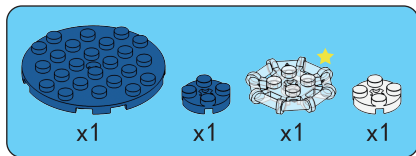

MINI BLOCKS LIGHT BULB FLOWER

keycode: K: 43-386-444 | T: 69-556-968
ADULT ASSISTANCE IS RECOMMENDED.
PRODUCT MAY VARY SLIGHTLY FROM IMAGE SHOWN.

WARNING:
CHOKING HAZARD - SMALL PARTS.
NOT FOR CHILDREN UNDER 3 YEARS.

6+
YEARS

1