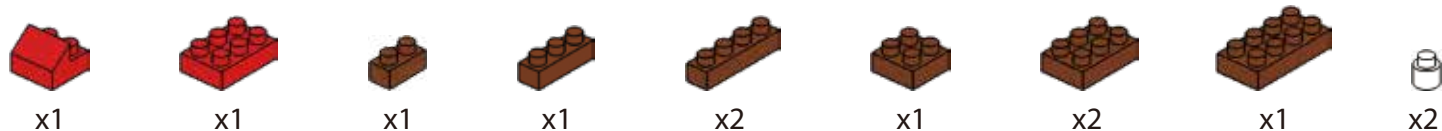

MINI BLOCKS DOG SERIES

keycode: K:43-386-611 | T:69-559-907
ADULT ASSISTANCE IS RECOMMENDED.
PRODUCT MAY VARY SLIGHTLY FROM IMAGE SHOWN.

WARNING:
CHOKING HAZARD - SMALL PARTS.
NOT FOR CHILDREN UNDER 3 YEARS.

8+
YEARS