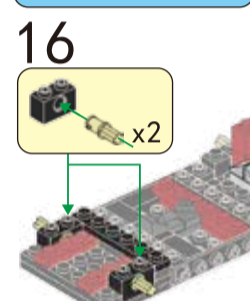

MINI BLOCKS RACING CAR

keycode: K:43-387-021 | T:69-556-944
ADULT ASSISTANCE IS RECOMMENDED.
PRODUCT MAY VARY SLIGHTLY FROM IMAGE SHOWN.

WARNING:
CHOKING HAZARD - SMALL PARTS.
NOT FOR CHILDREN UNDER 3 YEARS.

8+
YEARS