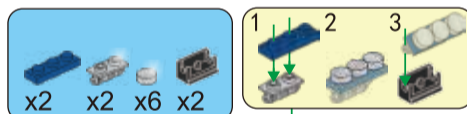

MINI BLOCKS RACING CAR

keycode: K:43-387-021 | T:69-556-944
ADULT ASSISTANCE IS RECOMMENDED.
PRODUCT MAY VARY SLIGHTLY FROM IMAGE SHOWN.

WARNING:
CHOKING HAZARD - SMALL PARTS.
NOT FOR CHILDREN UNDER 3 YEARS.

8+
YEARS

★ Transparent

40

x1 x2

41

38

42

x2 x1

43

x2 x2 x2 x2 x2

1 2

44

x1 x2 x2

45

x1 x1 x1 x1 x1 x1

1 2