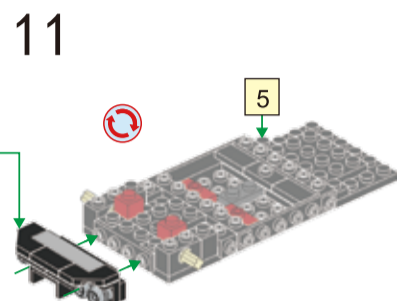

MINI BLOCKS RACING CAR

keycode: K:43-387-021 | T:69-556-944
ADULT ASSISTANCE IS RECOMMENDED.
PRODUCT MAY VARY SLIGHTLY FROM IMAGE SHOWN.

WARNING:
CHOKING HAZARD - SMALL PARTS.
NOT FOR CHILDREN UNDER 3 YEARS.

8+
YEARS