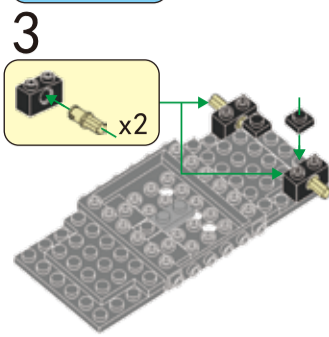

MINI BLOCKS RACING CAR

keycode: K:43-387-021 | T:69-556-944
ADULT ASSISTANCE IS RECOMMENDED.
PRODUCT MAY VARY SLIGHTLY FROM IMAGE SHOWN.

WARNING:
CHOKING HAZARD - SMALL PARTS.
NOT FOR CHILDREN UNDER 3 YEARS.

8+
YEARS