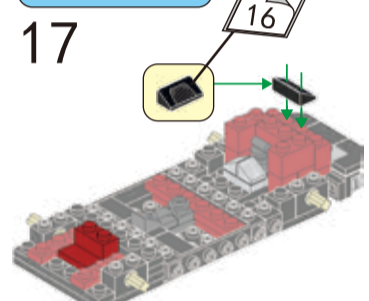

MINI BLOCKS RACING CAR

keycode: K:43-387-021 | T:69-556-944
ADULT ASSISTANCE IS RECOMMENDED.
PRODUCT MAY VARY SLIGHTLY FROM IMAGE SHOWN.

WARNING:
CHOKING HAZARD - SMALL PARTS.
NOT FOR CHILDREN UNDER 3 YEARS.

8+
YEARS