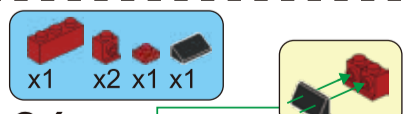

MINI BLOCKS RACING CAR

keycode: K:43-387-021 | T:69-556-944
ADULT ASSISTANCE IS RECOMMENDED.
PRODUCT MAY VARY SLIGHTLY FROM IMAGE SHOWN.

WARNING:
CHOKING HAZARD - SMALL PARTS.
NOT FOR CHILDREN UNDER 3 YEARS.

8+
YEARS