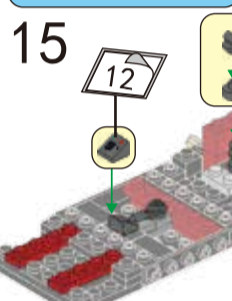

MINI BLOCKS RACING CAR

keycode: K:43-387-021 | T:69-556-944
ADULT ASSISTANCE IS RECOMMENDED.
PRODUCT MAY VARY SLIGHTLY FROM IMAGE SHOWN.

WARNING:
CHOKING HAZARD - SMALL PARTS.
NOT FOR CHILDREN UNDER 3 YEARS.

8+
YEARS

★ Transparent

40

x1 x2

41

38

42

x2 x1

43

x2 x2 x2 x2 x2

1 2

44

x1 x2 x2

45

x1 x1 x1 x1 x1 x1

1 2