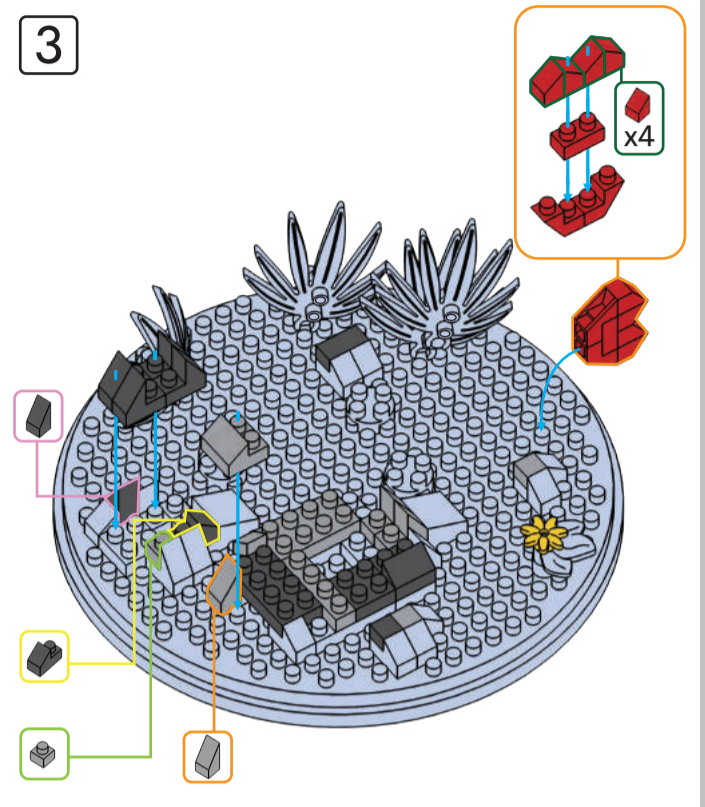

MINI BLOCKS FLOWER DOME

keycode: K:43-387-496 | T:69-556-265
ADULT ASSISTANCE IS RECOMMENDED.
PRODUCT MAY VARY SLIGHTLY FROM IMAGE SHOWN.

WARNING:
CHOKING HAZARD - SMALL PARTS.
NOT FOR CHILDREN UNDER 3 YEARS.

8+
YEARS

1

2

3

4

5

6

7

8

9

10

11

12

13

14

15

16

17

18

19