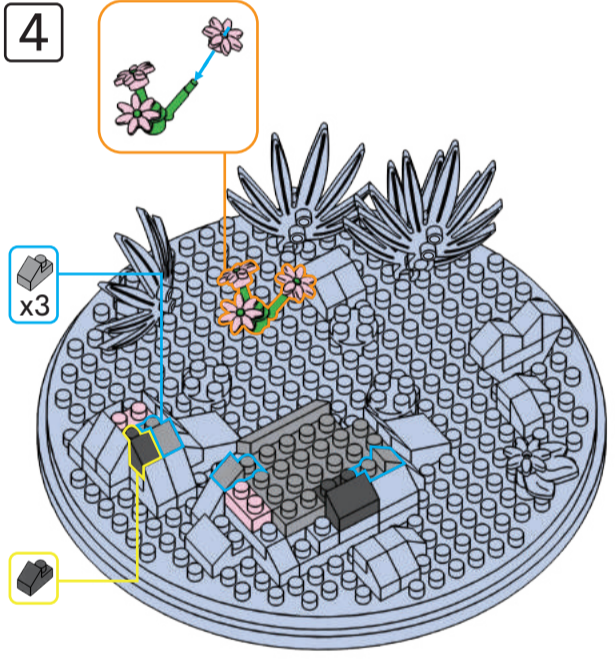

MINI BLOCKS FLOWER DOME

keycode: K:43-387-496 | T:69-556-265
ADULT ASSISTANCE IS RECOMMENDED.
PRODUCT MAY VARY SLIGHTLY FROM IMAGE SHOWN.

WARNING:
CHOKING HAZARD - SMALL PARTS.
NOT FOR CHILDREN UNDER 3 YEARS.

8+
YEARS

1

2

3

4

5

6

7

8

9

10

11

12

13

14

15

16

17

18

19