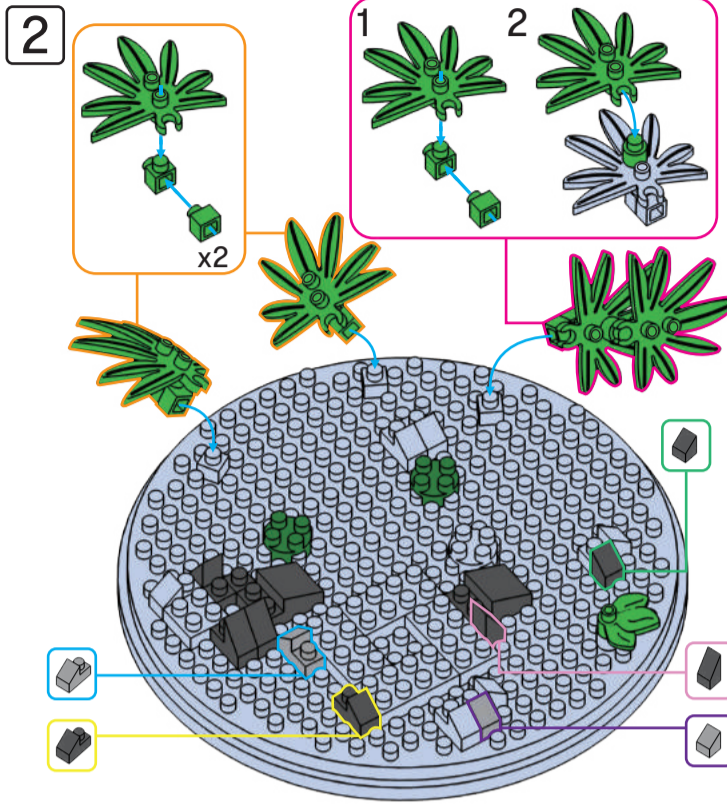

MINI BLOCKS FLOWER DOME

keycode: K:43-387-496 | T:69-556-265
ADULT ASSISTANCE IS RECOMMENDED.
PRODUCT MAY VARY SLIGHTLY FROM IMAGE SHOWN.

WARNING:
CHOKING HAZARD - SMALL PARTS.
NOT FOR CHILDREN UNDER 3 YEARS.

8+
YEARS

1

2

3

4

5

6

7

8

9

10

11

12

13

14

15

16

17

18

19