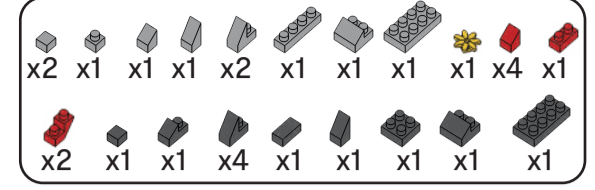

MINI BLOCKS FLOWER DOME

keycode: K:43-387-496 | T:69-556-265
ADULT ASSISTANCE IS RECOMMENDED.
PRODUCT MAY VARY SLIGHTLY FROM IMAGE SHOWN.

WARNING:
CHOKING HAZARD - SMALL PARTS.
NOT FOR CHILDREN UNDER 3 YEARS.

8+
YEARS

1

2

3

4

5

6

7

8

9

10

11

12

13

14

15

16

17

18

19