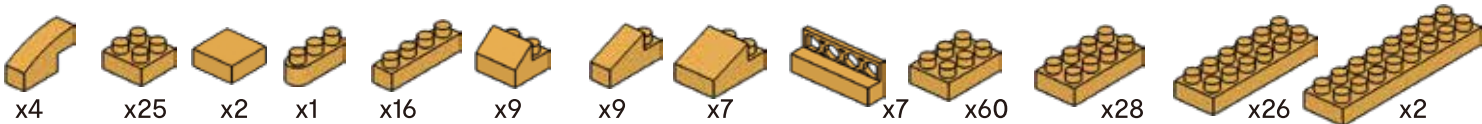

MINI BLOCKS CHERRY BLOSSOM TREE

10+
YEARS

Difficulty
Level

MINI BLOCKS CHERRY BLOSSOM TREE

keycode: K:43-387-977 | T:69-555-992
 ADULT ASSISTANCE IS RECOMMENDED.
 PRODUCT MAY VARY SLIGHTLY FROM IMAGE SHOWN.

WARNING:
 CHOKING HAZARD - SMALL PARTS.
 NOT FOR CHILDREN UNDER 3 YEARS.

10+
 YEARS

1

★ Transparent

2

x1 ★ Transparent

3

4