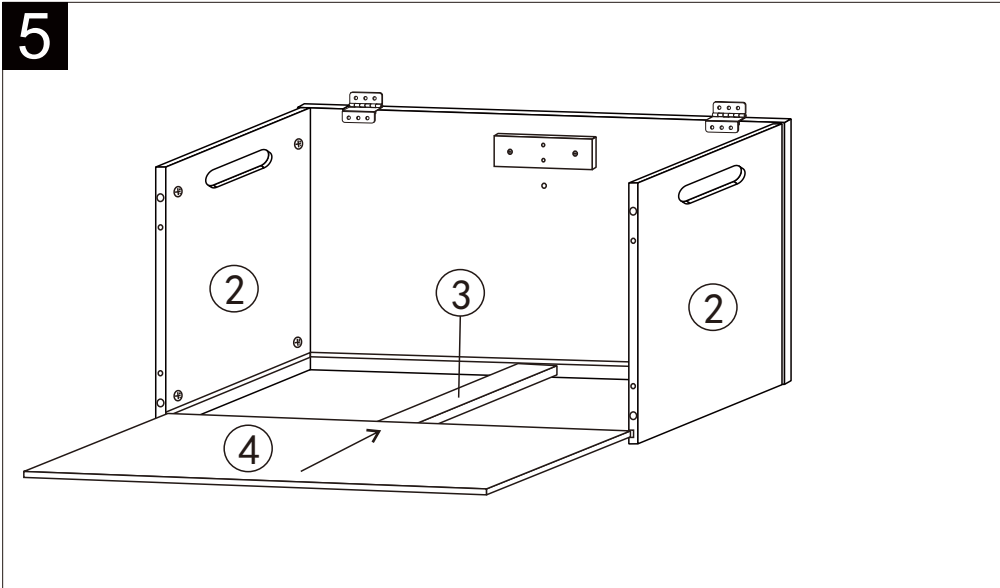

WARNING: ADULT ASSEMBLY IS REQUIRED. UNASSEMBLED PARTS CONTAIN SCREWS AND WITH FUNCTIONAL SHARP POINTS, PLEASE KEEP UNASSEMBLED PARTS AWAY FROM SMALL CHILDREN.

WARNING: STOP USING THE PRODUCT IF THE LID SUPPORT DOES NOT KEEP THE LID OPEN IN EVERY POSITION.

WARNING: DO NOT STAND ON THE PRODUCT. DO NOT USE THE PRODUCT AS A STEP LADDER. DO NOT USE THE PRODUCT UNLESS ALL BOLTS, SCREWS AND KNOBS ARE FIRMLY SECURED. CHECK AND TIGHTEN ALL PARTS REGULARLY. MAXIMUM SAFE LOAD LIMIT: INTERNAL BOTTOM BOARD: 25kg, OUTSIDE TOP BOARD: 30kg. FAILURE TO FOLLOW THESE WARNINGS COULD RESULT IN SERIOUS INJURY. ADULT SUPERVISION IS REQUIRED.

CAUTION: PLEASE CHECK CONDITION OF PRODUCT REGULARLY, AS SCREWS MAY LOOSEN WITH USE OVER TIME. TIGHTEN SCREW FITTINGS IF NECESSARY. DISCONTINUE USE OF THE ITEM IF EXCESSIVE WEAR AND TEAR IS FOUND.

⚠ WARNING

CHOKING HAZARD - SMALL PARTS.
NOT SUITABLE FOR CHILDREN UNDER 3 YEARS.