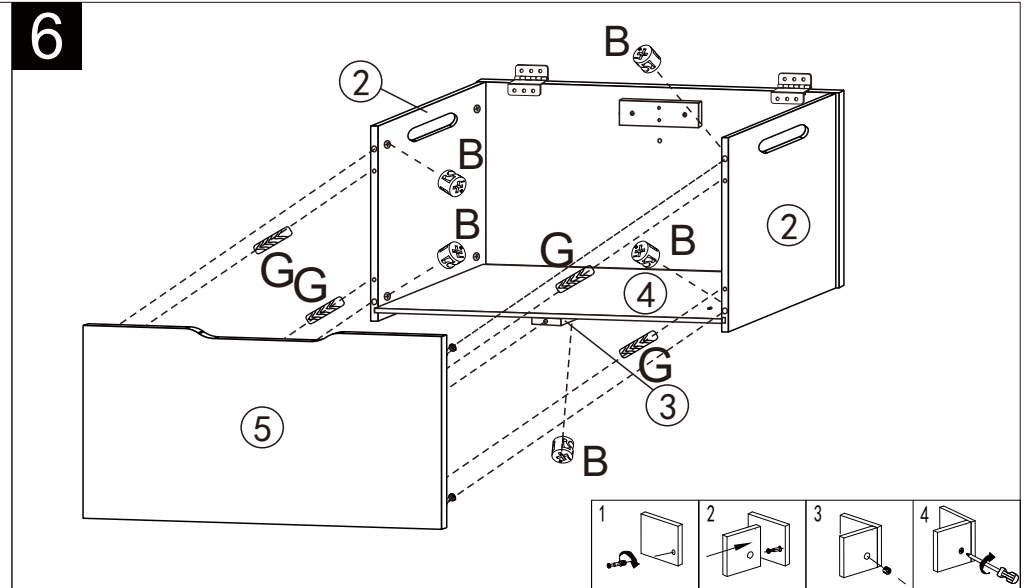

WARNING: ADULT ASSEMBLY IS REQUIRED. UNASSEMBLED PARTS CONTAIN SCREWS AND WITH FUNCTIONAL SHARP POINTS, PLEASE KEEP UNASSEMBLED PARTS AWAY FROM SMALL CHILDREN.

WARNING: STOP USING THE PRODUCT IF THE LID SUPPORT DOES NOT KEEP THE LID OPEN IN EVERY POSITION.

WARNING: DO NOT STAND ON THE PRODUCT. DO NOT USE THE PRODUCT AS A STEP LADDER. DO NOT USE THE PRODUCT UNLESS ALL BOLTS, SCREWS AND KNOBS ARE FIRMLY SECURED. CHECK AND TIGHTEN ALL PARTS REGULARLY. MAXIMUM SAFE LOAD LIMIT: INTERNAL BOTTOM BOARD: 25kg, OUTSIDE TOP BOARD: 30kg. FAILURE TO FOLLOW THESE WARNINGS COULD RESULT IN SERIOUS INJURY. ADULT SUPERVISION IS REQUIRED.

CAUTION: PLEASE CHECK CONDITION OF PRODUCT REGULARLY, AS SCREWS MAY LOOSEN WITH USE OVER TIME. TIGHTEN SCREW FITTINGS IF NECESSARY. DISCONTINUE USE OF THE ITEM IF EXCESSIVE WEAR AND TEAR IS FOUND.

⚠ WARNING

CHOKING HAZARD - SMALL PARTS.
NOT SUITABLE FOR CHILDREN UNDER 3 YEARS.