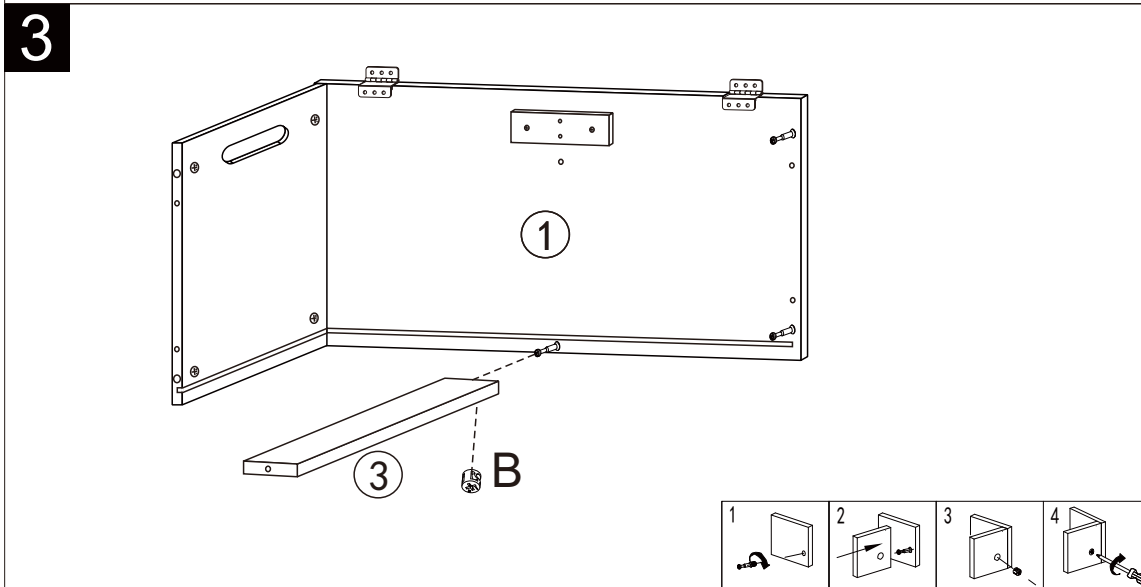

WARNING: ADULT ASSEMBLY IS REQUIRED. UNASSEMBLED PARTS CONTAIN SCREWS AND WITH FUNCTIONAL SHARP POINTS, PLEASE KEEP UNASSEMBLED PARTS AWAY FROM SMALL CHILDREN.

WARNING: STOP USING THE PRODUCT IF THE LID SUPPORT DOES NOT KEEP THE LID OPEN IN EVERY POSITION.

WARNING: DO NOT STAND ON THE PRODUCT. DO NOT USE THE PRODUCT AS A STEP LADDER. DO NOT USE THE PRODUCT UNLESS ALL BOLTS, SCREWS AND KNOBS ARE FIRMLY SECURED. CHECK AND TIGHTEN ALL PARTS REGULARLY. MAXIMUM SAFE LOAD LIMIT: INTERNAL BOTTOM BOARD: 25kg, OUTSIDE TOP BOARD: 30kg. FAILURE TO FOLLOW THESE WARNINGS COULD RESULT IN SERIOUS INJURY. ADULT SUPERVISION IS REQUIRED.

CAUTION: PLEASE CHECK CONDITION OF PRODUCT REGULARLY, AS SCREWS MAY LOOSEN WITH USE OVER TIME. TIGHTEN SCREW FITTINGS IF NECESSARY. DISCONTINUE USE OF THE ITEM IF EXCESSIVE WEAR AND TEAR IS FOUND.

⚠ WARNING

CHOKING HAZARD - SMALL PARTS.
NOT SUITABLE FOR CHILDREN UNDER 3 YEARS.