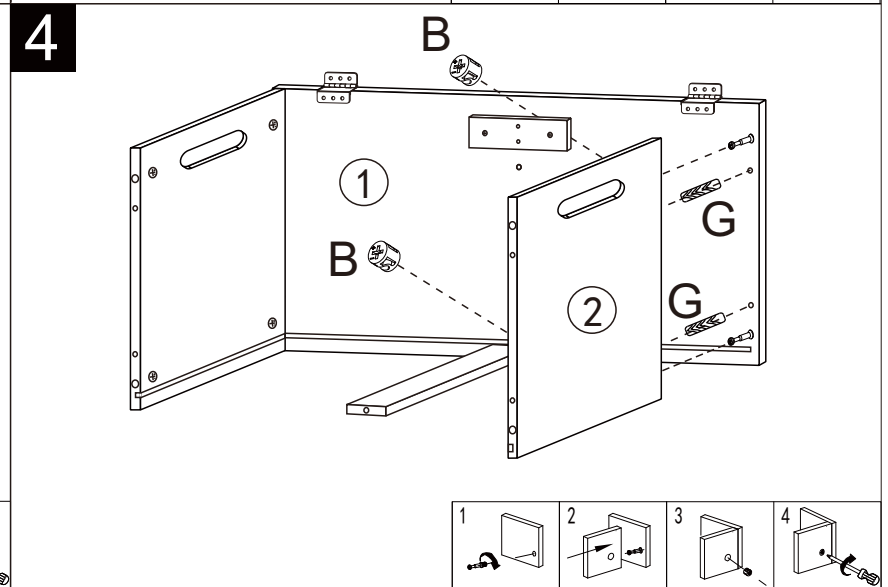

WARNING: ADULT ASSEMBLY IS REQUIRED. UNASSEMBLED PARTS CONTAIN SCREWS AND WITH FUNCTIONAL SHARP POINTS, PLEASE KEEP UNASSEMBLED PARTS AWAY FROM SMALL CHILDREN.

WARNING: STOP USING THE PRODUCT IF THE LID SUPPORT DOES NOT KEEP THE LID OPEN IN EVERY POSITION.

WARNING: DO NOT STAND ON THE PRODUCT. DO NOT USE THE PRODUCT AS A STEP LADDER. DO NOT USE THE PRODUCT UNLESS ALL BOLTS, SCREWS AND KNOBS ARE FIRMLY SECURED. CHECK AND TIGHTEN ALL PARTS REGULARLY. MAXIMUM SAFE LOAD LIMIT: INTERNAL BOTTOM BOARD: 25kg, OUTSIDE TOP BOARD: 30kg. FAILURE TO FOLLOW THESE WARNINGS COULD RESULT IN SERIOUS INJURY. ADULT SUPERVISION IS REQUIRED.

CAUTION: PLEASE CHECK CONDITION OF PRODUCT REGULARLY, AS SCREWS MAY LOOSEN WITH USE OVER TIME. TIGHTEN SCREW FITTINGS IF NECESSARY. DISCONTINUE USE OF THE ITEM IF EXCESSIVE WEAR AND TEAR IS FOUND.

⚠ WARNING

CHOKING HAZARD - SMALL PARTS.
NOT SUITABLE FOR CHILDREN UNDER 3 YEARS.