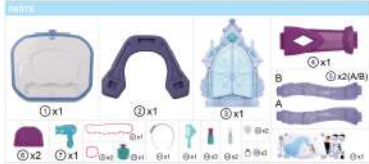

Disney FROZEN Mirror Dressing Table

INSTRUCTIONS

3+ years