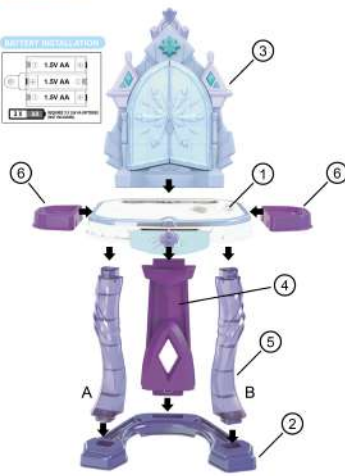

HOW TO ASSEMBLE