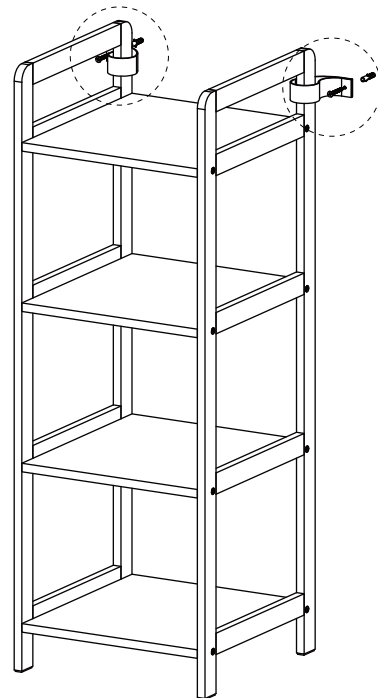

MAXIMUM SAFE LOAD: 5KG FOR EACH SHELF.

Hardware list

	A	∅x30mm	16 PCS		E	M4x35mm	2 PCS
	B	M5x40mm	16 PCS		F		2 PCS
	C		4 PCS		G		1 PC
	D		2 PCS				

ATTENTION: DO NOT TIGHTEN THE SCREWS UNTIL THE PRODUCT IS FULLY ASSEMBLED.

STEP 1 Cx4

x2

STEP 2

STEP 3

STEP 4

Warning:

- It is strongly recommended that this product is permanently fixed to the wall.
- Please seek professional advice if you are in doubt of what fixing device to use.
- Regularly check that anchors are securely maintained.
- Stability of tall items may be affected by thick pile carpet or uneven floors.
- Do not place unanchored televisions on cabinet.