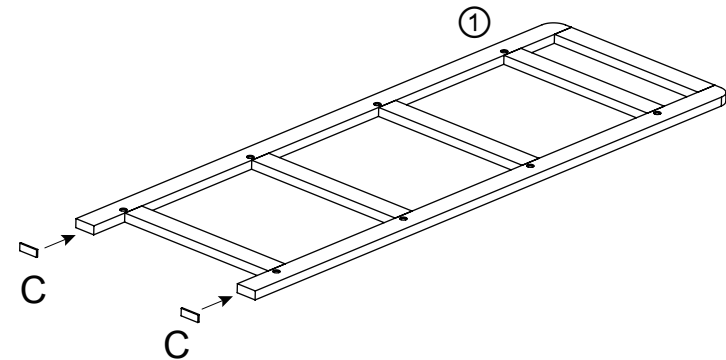

Assembly Instructions

K: 43389636 | T: 69356766 BAMBOO & WHITE 4 TIER SHELF

CARE INSTRUCTIONS:

Wipe clean with a damp cloth. Keep away from water and direct sunlight. For indoor and domestic use. Check and tighten all parts regularly.

WARNING:

Do not stand, sit, or lean on the product. Do not drag the product. Use only on a flat surface. Do not use until all screws, bolts and knobs are firmly secured. This product contains small parts and sharp points, keep away from children and babies. Adult assembly required. Failure to follow these warnings could result in serious injury.

MAXIMUM SAFE LOAD: 5KG FOR EACH SHELF.

Hardware list

	A	∅x30mm	16 PCS		E	M4x35mm	2 PCS
	B	M5x40mm	16 PCS		F		2 PCS
	C		4 PCS		G		1 PC
	D		2 PCS				

ATTENTION: DO NOT TIGHTEN THE SCREWS UNTIL THE PRODUCT IS FULLY ASSEMBLED.

STEP 1 Cx4

x2