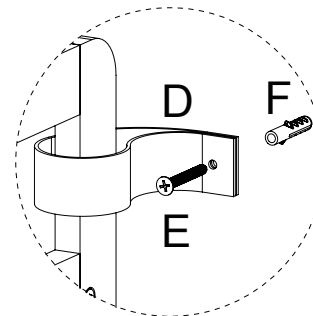

MAXIMUM SAFE LOAD: 5KG FOR EACH SHELF.

Hardware list

	A	∅x30mm	16 PCS		E	M4x35mm	2 PCS
	B	M5x40mm	16 PCS		F		2 PCS
	C		4 PCS		G		1 PC
	D		2 PCS				

ATTENTION: DO NOT TIGHTEN THE SCREWS UNTIL THE PRODUCT IS FULLY ASSEMBLED.

STEP 1 Cx4

x2

STEP 2

STEP 3

STEP 4

Warning:

- It is strongly recommended that this product is permanently fixed to the wall.
- Please seek professional advice if you are in doubt of what fixing device to use.
- Regularly check that anchors are securely maintained.
- Stability of tall items may be affected by thick pile carpet or uneven floors.
- Do not place unanchored televisions on cabinet.

Caution: for your safety when attaching the anchor fixings, please note the following:

- Check any electrical wires or plumbing inside the wall before drilling any holes (if you are unsure please seek professional advice from a qualified tradesperson).