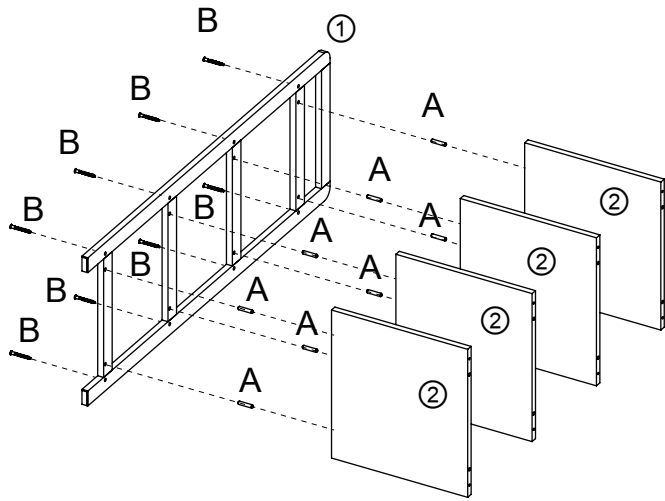

MAXIMUM SAFE LOAD: 5KG FOR EACH SHELF.

Hardware list

	A	∅x30mm	16 PCS		E	M4x35mm	2 PCS
	B	M5x40mm	16 PCS		F		2 PCS
	C		4 PCS		G		1 PC
	D		2 PCS				

ATTENTION: DO NOT TIGHTEN THE SCREWS UNTIL THE PRODUCT IS FULLY ASSEMBLED.

STEP 1 Cx4

x2

STEP 2

STEP 3

STEP 4

Warning:

- It is strongly recommended that this product is permanently fixed to the wall.
- Please seek professional advice if you are in doubt of what fixing device to use.
- Regularly check that anchors are securely maintained.
- Stability of tall items may be affected by thick pile carpet or uneven floors.
- Do not place unanchored televisions on cabinet.