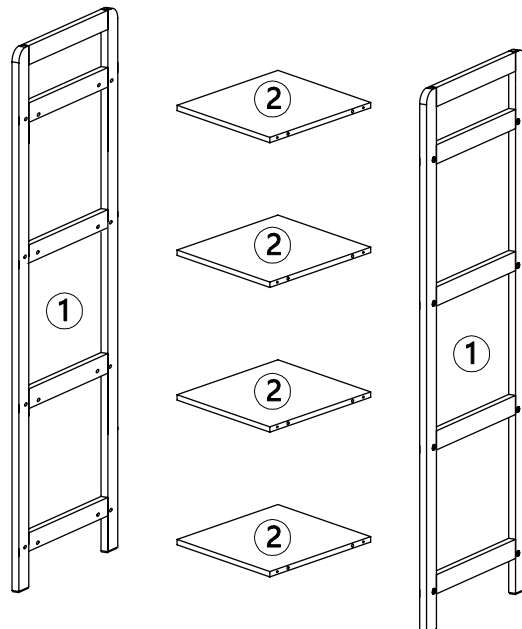

Assembly Instructions

K: 43389636 | T: 69356766 BAMBOO & WHITE 4 TIER SHELF

CARE INSTRUCTIONS:

Wipe clean with a damp cloth. Keep away from water and direct sunlight. For indoor and domestic use. Check and tighten all parts regularly.

WARNING:

Do not stand, sit, or lean on the product. Do not drag the product. Use only on a flat surface. Do not use until all screws, bolts and knobs are firmly secured. This product contains small parts and sharp points, keep away from children and babies. Adult assembly required. Failure to follow these warnings could result in serious injury.

MAXIMUM SAFE LOAD: 5KG FOR EACH SHELF.

Hardware list

	A	∅x30mm	16 PCS		E	M4x35mm	2 PCS
	B	M5x40mm	16 PCS		F		2 PCS
	C		4 PCS		G		1 PC
	D		2 PCS