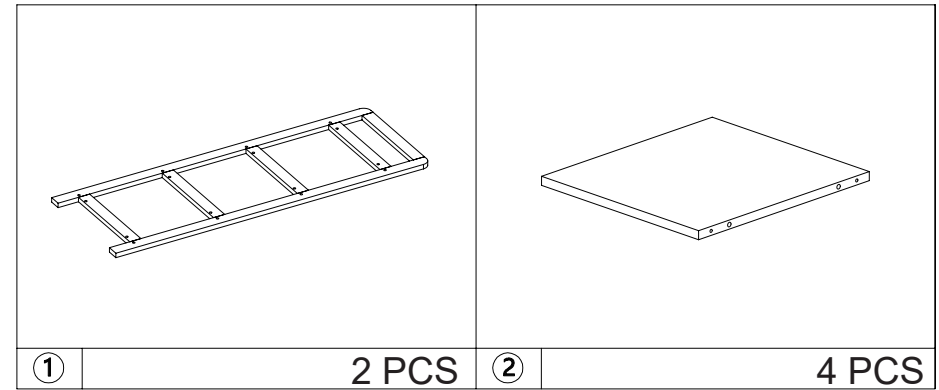

Assembly Instructions

K: 43389636 | T: 69356766 BAMBOO & WHITE 4 TIER SHELF

CARE INSTRUCTIONS:

Wipe clean with a damp cloth. Keep away from water and direct sunlight. For indoor and domestic use. Check and tighten all parts regularly.

WARNING:

Do not stand, sit, or lean on the product. Do not drag the product. Use only on a flat surface. Do not use until all screws, bolts and knobs are firmly secured. This product contains small parts and sharp points, keep away from children and babies. Adult assembly required. Failure to follow these warnings could result in serious injury.

MAXIMUM SAFE LOAD: 5KG FOR EACH SHELF.

Hardware list

	A	∅x30mm	16 PCS		E	M4x35mm	2 PCS
	B	M5x40mm	16 PCS		F		2 PCS
	C		4 PCS		G		1 PC
	D		2 PCS