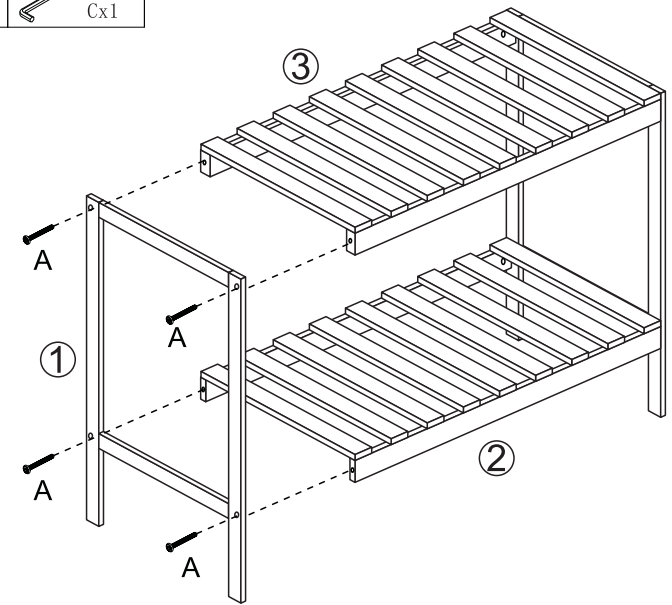

STEP 1:

STEP 2:

STEP 3:

STEP 4: