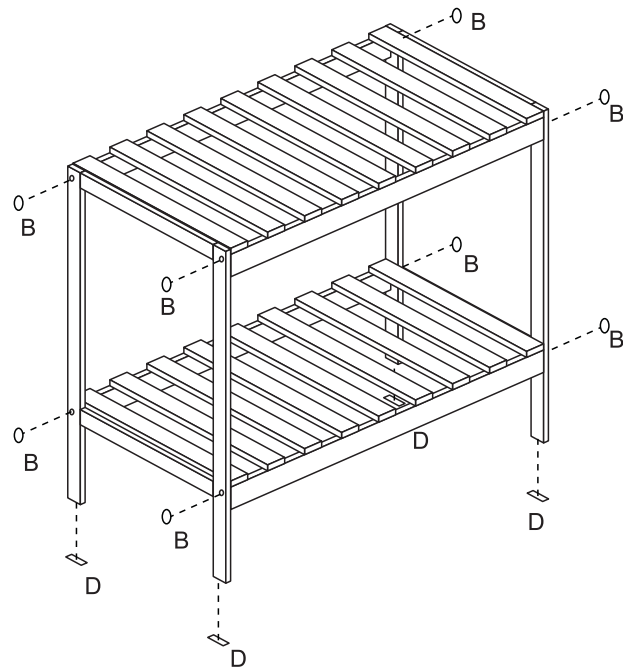

STEP 1:

STEP 2:

STEP 3:

STEP 4: