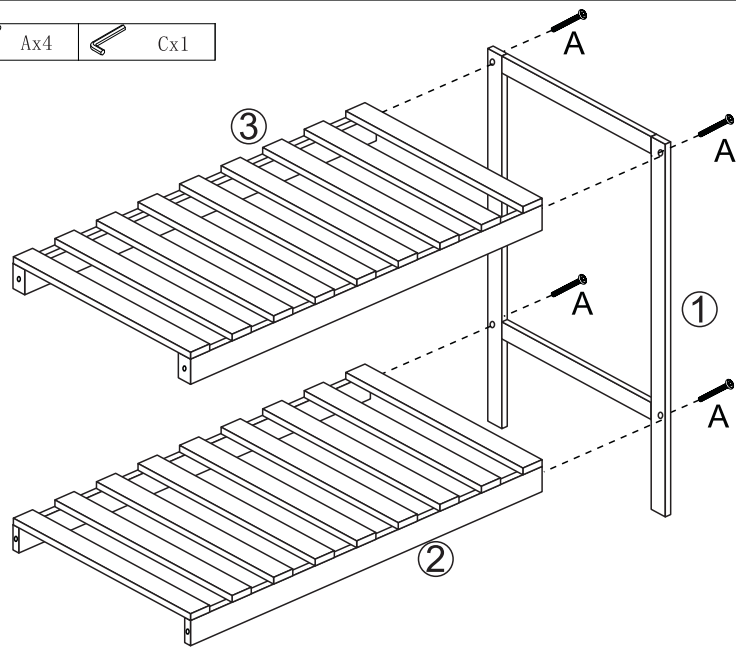

STEP 1:

STEP 2: