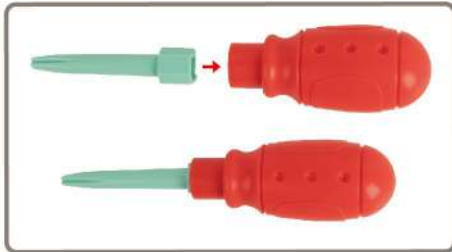

Construction Playset

150 Basic Component

PIECES

16pcs

16pcs

16pcs

16pcs

82pcs

2pcs

1pcs

1pcs

WARNING: BATTERIES ARE TO BE INSERTED WITH THE CORRECT POLARITY (+ AND -). DO NOT MIX DIFFERENT TYPES OF BATTERIES OR NEW AND USED BATTERIES. NON-RECHARGEABLE BATTERIES ARE NOT TO BE RECHARGED. RECHARGEABLE BATTERIES ARE ONLY TO BE CHARGED BY AN ADULT. RECHARGEABLE BATTERIES ARE TO BE REMOVED FROM THE TOY BEFORE BEING CHARGED. THE SUPPLY TERMINALS ARE NOT TO BE SHORT-CIRCUITED. REMOVE BATTERIES FROM THE TOY WHEN NOT IN USE FOR EXTENDED TIME OR WHEN BATTERIES BECOME EXHAUSTED. BATTERY INSTALLATION BY AN ADULT IS REQUIRED. DISPOSE OF BATTERIES RESPONSIBLY. DO NOT DISPOSE OF IN FIRE.