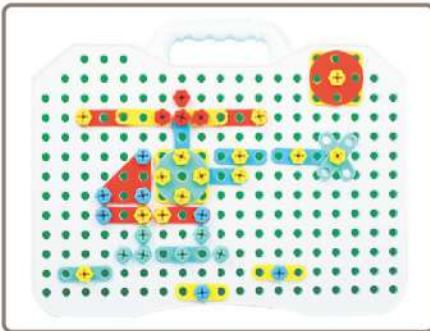

Construction Playset

150 Basic Component

PIECES

16pcs

16pcs

16pcs

16pcs

82pcs

2pcs

1pcs

1pcs

WARNING: BATTERIES ARE TO BE INSERTED WITH THE CORRECT POLARITY (+ AND -). DO NOT MIX DIFFERENT TYPES OF BATTERIES OR NEW AND USED BATTERIES. NON-RECHARGEABLE BATTERIES ARE NOT TO BE RECHARGED. RECHARGEABLE BATTERIES ARE ONLY TO BE CHARGED BY AN ADULT. RECHARGEABLE BATTERIES ARE TO BE REMOVED FROM THE TOY BEFORE BEING CHARGED. THE SUPPLY TERMINALS ARE NOT TO BE SHORT-CIRCUITED. REMOVE BATTERIES FROM THE TOY WHEN NOT IN USE FOR EXTENDED TIME OR WHEN BATTERIES BECOME EXHAUSTED. BATTERY INSTALLATION BY AN ADULT IS REQUIRED. DISPOSE OF BATTERIES RESPONSIBLY. DO NOT DISPOSE OF IN FIRE.