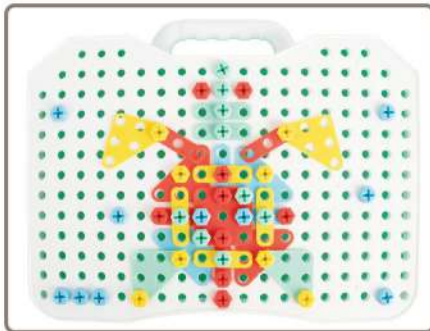

Construction Playset

150 Basic Component

PIECES

16pcs

16pcs

16pcs

16pcs

82pcs

2pcs

1pcs

1pcs

WARNING: BATTERIES ARE TO BE INSERTED WITH THE CORRECT POLARITY (+ AND -). DO NOT MIX DIFFERENT TYPES OF BATTERIES OR NEW AND USED BATTERIES. NON-RECHARGEABLE BATTERIES ARE NOT TO BE RECHARGED. RECHARGEABLE BATTERIES ARE ONLY TO BE CHARGED BY AN ADULT. RECHARGEABLE BATTERIES ARE TO BE REMOVED FROM THE TOY BEFORE BEING CHARGED. THE SUPPLY TERMINALS ARE NOT TO BE SHORT-CIRCUITED. REMOVE BATTERIES FROM THE TOY WHEN NOT IN USE FOR EXTENDED TIME OR WHEN BATTERIES BECOME EXHAUSTED. BATTERY INSTALLATION BY AN ADULT IS REQUIRED. DISPOSE OF BATTERIES RESPONSIBLY. DO NOT DISPOSE OF IN FIRE.