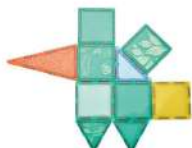

K: 43-390-823 | T: 69-577-611

ADULT SUPERVISION REQUIRED
PRODUCT MAY VARY FROM THE IMAGE SHOWN.
PLEASE KEEP PACKAGING FOR FUTURE REFERENCE.

! WARNING: THIS TOY CONTAINS MAGNET OR MAGNET COMPONENTS. MAGNETS STICKING TOGETHER OR BECOMING ATTACHED TO A METALLIC OBJECT INSIDE THE HUMAN BODY CAN CAUSE SERIOUS OR FATAL INJURY. SEEK IMMEDIATE MEDICAL HELP IF MAGNETS ARE SWALLOWED OR INHALED.

! WARNING: CHOKING HAZARD - SMALL PARTS. NOT FOR CHILDREN UNDER 3 YEARS.