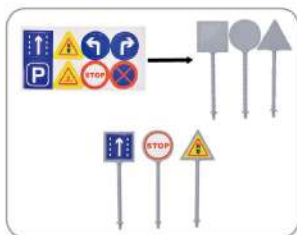

Magnetic Race Track

72 Basic Component

PIECES

K: 43-390-878 | T: 69-577-642

WARNING: THIS TOY PRODUCES FLASHES THAT MAY TRIGGER EPILEPSY IN SENSITISED INDIVIDUALS.

WARNING: BATTERY INSTALLATION BY ADULT REQUIRED.

WARNING: CHOKING HAZARD
SMALL PARTS. NOT FOR CHILDREN UNDER 3 YEARS.