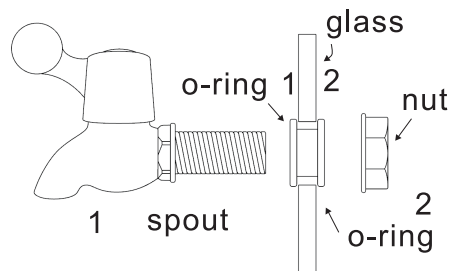

145X210mm

Care Instructions:

Hand wash only. Wash with warm soapy water before first use.

Expanded view of parts supplied

Caution:

- Do not move when full.
- Do not use without the stand.
- Not recommended for hot liquids or carbonated drinks.
- Ensure the spout has been tightened as per the instructions below prior to using.
- To allow a consistent flow of liquid from the dispenser, do not fully tighten the lid.

Assembly Instructions:

Step 1: With the spout upside down, hand tighten the nut clockwise on the inside of the drink dispenser.

Step 2: While holding the nut with one hand, turn the spout (through half a turn) clockwise with your other hand to tighten firmly.