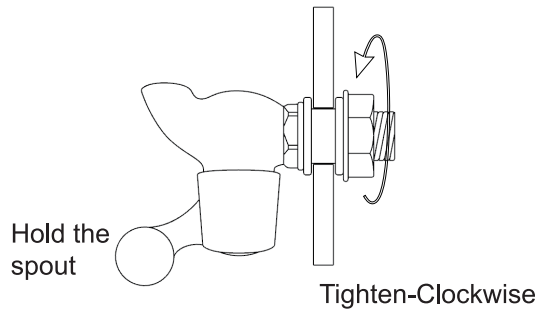

145X210mm

Care Instructions:

Hand wash only. Wash with warm soapy water before first use.

Expanded view of parts supplied

Caution:

- Do not move when full.
- Do not use without the stand.
- Not recommended for hot liquids or carbonated drinks.
- Ensure the spout has been tightened as per the instructions below prior to using.
- To allow a consistent flow of liquid from the dispenser, do not fully tighten the lid.

Assembly Instructions:

Step 1: With the spout upside down, hand tighten the nut clockwise on the inside of the drink dispenser.

Step 2: While holding the nut with one hand, turn the spout (through half a turn) clockwise with your other hand to tighten firmly.