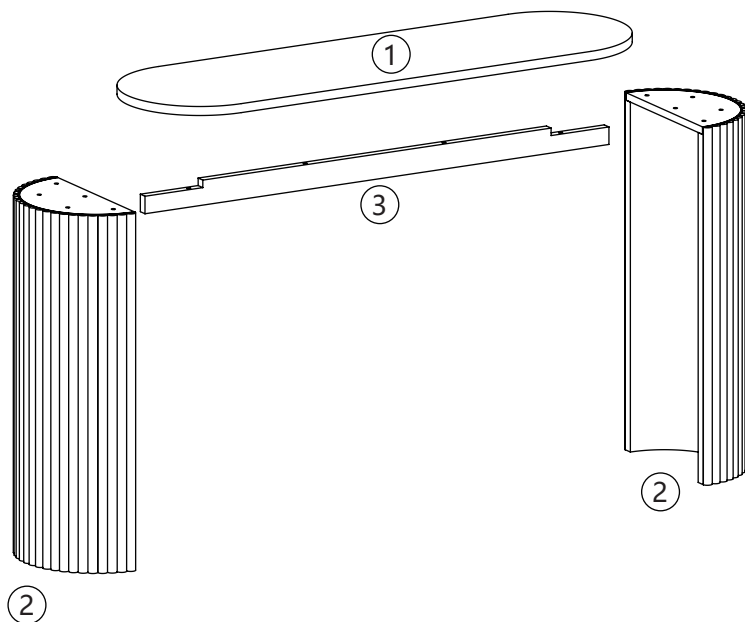

WARNING:

DO NOT STAND OR SIT ON THIS UNIT. DO NOT USE THIS UNIT UNLESS ALL BOLTS AND SCREWS ARE FIRMLY SECURED. DO NOT KNOCK OR DRAG THIS UNIT. USE ONLY ON A FLAT SURFACE. DO NOT PLACE HOT ITEMS SUCH AS COFFEE CUPS DIRECTLY ON THE SURFACE. ADULT ASSEMBLY REQUIRED. FAILURE TO FOLLOW THESE WARNINGS COULD RESULT IN SERIOUS INJURY. THIS PACKAGE CONTAINS SMALL PARTS AND SHARP POINTS. KEEP AWAY FROM CHILDREN AND BABIES.

MAXIMUM SAFE LOAD: 15KG.

Hardware list

	A	M6x25mm	8PCS		E	M4x35mm	2PCS
	B	M6x55mm	4PCS		F		2PCS
	C		2PCS		G		6PCS
	D	M4x12mm	2PCS		H		1PC

Parts List

	①	1 PC		②	2 PCS
	③	1 PC			

Do not tighten the screws fully during assembly.
Fully tighten screws after the final assembly steps