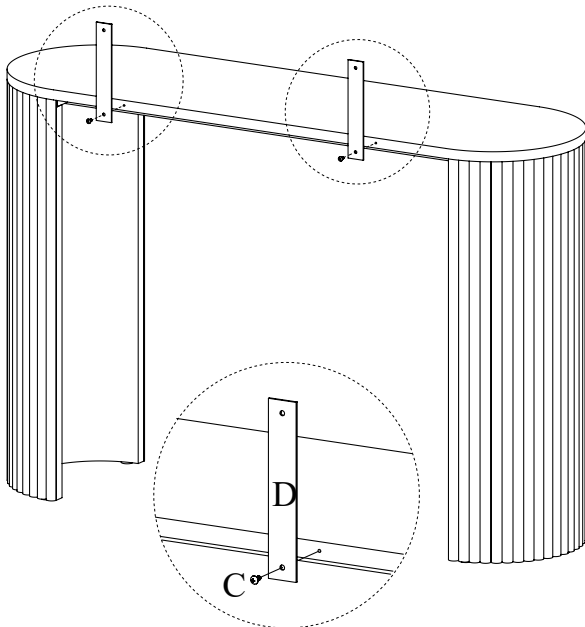

MAXIMUM SAFE LOAD: 15KG.

Hardware list

	A	M6x25mm	8PCS		E	M4x35mm	2PCS
	B	M6x55mm	4PCS		F		2PCS
	C		2PCS		G		6PCS
	D	M4x12mm	2PCS		H		1PC

Parts List

	①	1 PC		②	2 PCS
	③	1 PC			

Do not tighten the screws fully during assembly.
Fully tighten screws after the final assembly steps

STEP 1

STEP 3

STEP 4

STEP 5

STEP 6

User instructions should include the wording:

- It is strongly recommended that this product is permanently fixed to the wall.
- Please seek professional advice if you are in doubt of what fixing device to use.
- Regularly check that anchors are securely maintained.
- Stability of tall items may be affected by thick pile carpet or uneven floors .
- Do not place unanchored televisions on furniture .