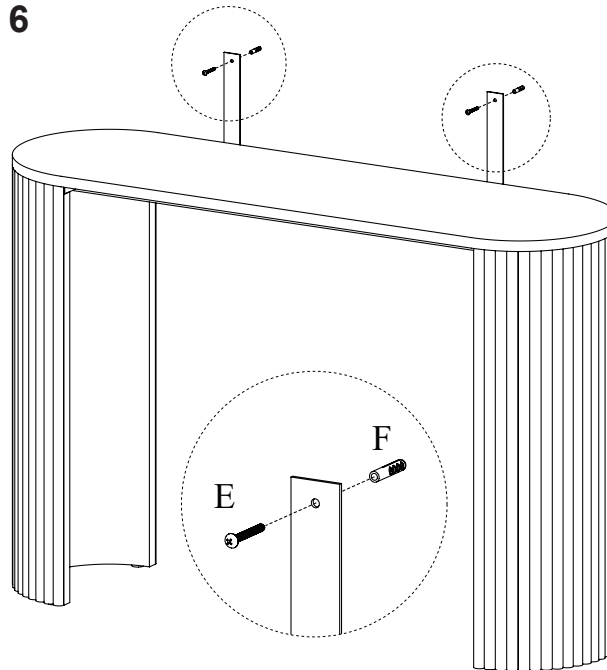

MAXIMUM SAFE LOAD: 15KG.

Hardware list

	A	M6x25mm	8PCS		E	M4x35mm	2PCS
	B	M6x55mm	4PCS		F		2PCS
	C		2PCS		G		6PCS
	D	M4x12mm	2PCS		H		1PC

Parts List

	①	1 PC		②	2 PCS
	③	1 PC			

Do not tighten the screws fully during assembly.
Fully tighten screws after the final assembly steps

STEP 1

STEP 3

STEP 4

STEP 5

STEP 6

User instructions should include the wording:

- It is strongly recommended that this product is permanently fixed to the wall.
- Please seek professional advice if you are in doubt of what fixing device to use.
- Regularly check that anchors are securely maintained.
- Stability of tall items may be affected by thick pile carpet or uneven floors .
- Do not place unanchored televisions on furniture .