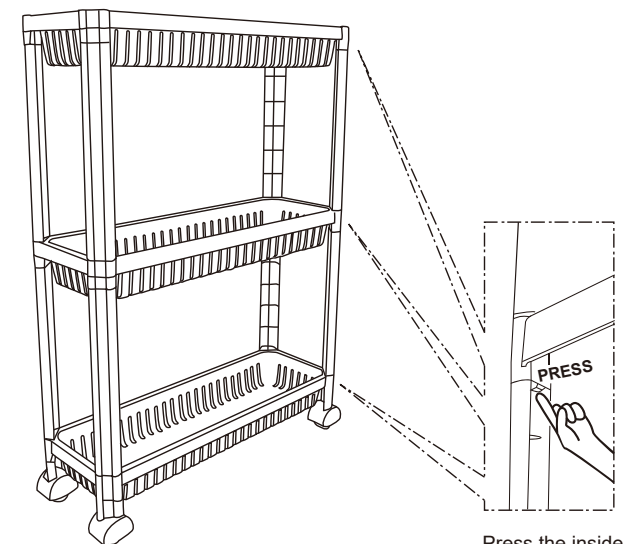

Press the inside lock and then pull out