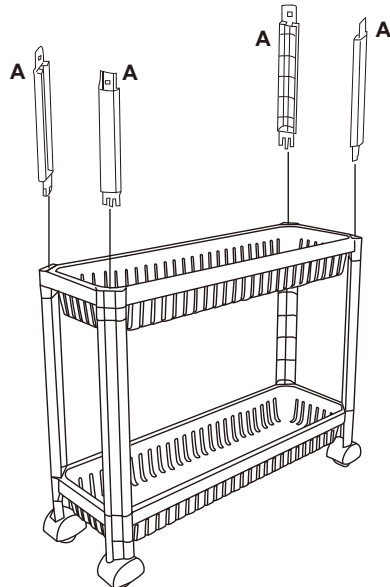

Assembly Instructions

K:43395576 | T:69356704 3 TIER PLASTIC TROLLEY BLACK

CARE INSTRUCTIONS: Wipe clean with a soft damp cloth. For indoor and domestic use.

WARNING: Do not stand, sit or lean on the trolley. Use only on a flat surface. This package contains small parts, keep away from children and babies. Adult assembly required. Failure to follow these warnings could result in serious injury.

MAXIMUM SAFE LOAD: 3kg each tier 9kgs in total

Hardware list

	A	8PCS		E	3PCS
	B	2PCS			
	C	2PCS			
	D	4PCS			

STEP 1

X2 X2 X1

WARNING: THE LOGO OF "R" AND "L" ON THE WHEELS MUST BE INSTALLED FACING INWARD. MUST FOLLOW THE STEPS OF THE INSTRUCTION MANUAL TO MAKE SURE ALL THE WHEELS' ORIENTATION ARE IN A STRAIGHT LINE.

STEP 2

X4

STEP 3

X1

STEP 4

X4

STEP 5

X4 X1

STEP 6

DISASSEMBLY METHOD

Press the inside lock and then pull out