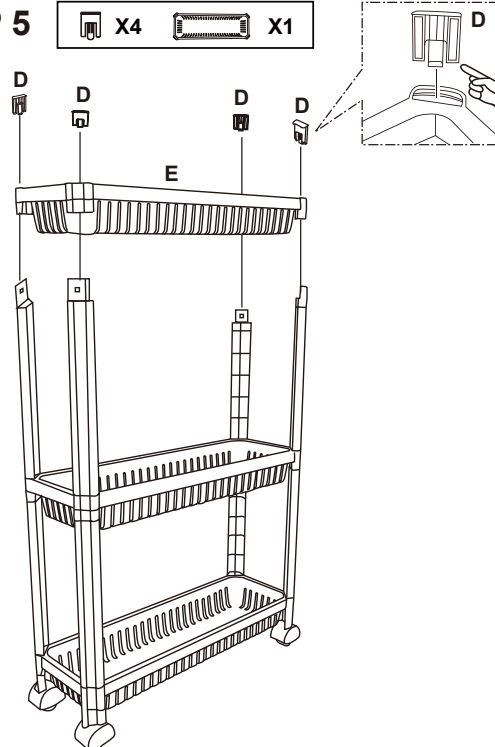

Assembly Instructions

K:43395576 | T:69356704 3 TIER PLASTIC TROLLEY BLACK

CARE INSTRUCTIONS: Wipe clean with a soft damp cloth. For indoor and domestic use.

WARNING: Do not stand, sit or lean on the trolley. Use only on a flat surface. This package contains small parts, keep away from children and babies. Adult assembly required. Failure to follow these warnings could result in serious injury.

MAXIMUM SAFE LOAD: 3kg each tier 9kgs in total

Hardware list

	A	8PCS		E	3PCS
	B	2PCS			
	C	2PCS			
	D	4PCS			

STEP 1

X2 X2 X1

WARNING: THE LOGO OF "R" AND "L" ON THE WHEELS MUST BE INSTALLED FACING INWARD. MUST FOLLOW THE STEPS OF THE INSTRUCTION MANUAL TO MAKE SURE ALL THE WHEELS' ORIENTATION ARE IN A STRAIGHT LINE.

STEP 2

X4

STEP 3

X1

STEP 4

X4

STEP 5

X4 X1

STEP 6

DISASSEMBLY METHOD

Press the inside lock and then pull out