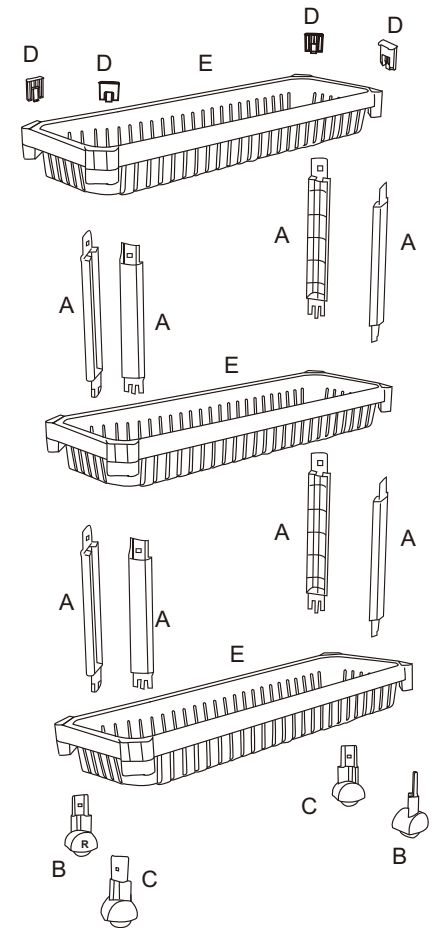

Assembly Instructions

K:43395576 | T:69356704 3 TIER PLASTIC TROLLEY BLACK

CARE INSTRUCTIONS: Wipe clean with a soft damp cloth. For indoor and domestic use.

WARNING: Do not stand, sit or lean on the trolley. Use only on a flat surface. This package contains small parts, keep away from children and babies. Adult assembly required. Failure to follow these warnings could result in serious injury.

MAXIMUM SAFE LOAD: 3kg each tier 9kgs in total

Hardware list

	A	8PCS		E	3PCS
	B	2PCS			
	C	2PCS			
	D	4PCS			

STEP 1

X2 X2 X1

WARNING: THE LOGO OF "R" AND "L" ON THE WHEELS MUST BE INSTALLED FACING INWARD. MUST FOLLOW THE STEPS OF THE INSTRUCTION MANUAL TO MAKE SURE ALL THE WHEELS' ORIENTATION ARE IN A STRAIGHT LINE.

STEP 2

X4

STEP 3

X1

STEP 4

X4

STEP 5

X4 X1

STEP 6

DISASSEMBLY METHOD

Press the inside lock and then pull out