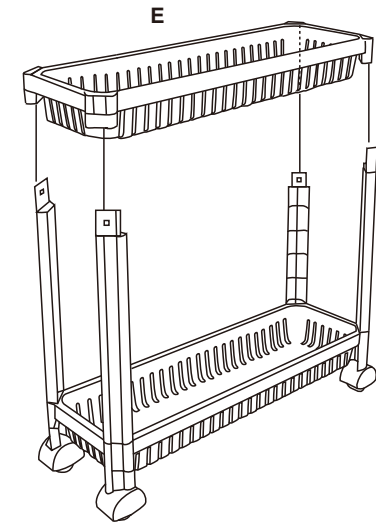

Assembly Instructions

K:43395576 | T:69356704 3 TIER PLASTIC TROLLEY BLACK

CARE INSTRUCTIONS: Wipe clean with a soft damp cloth. For indoor and domestic use.

WARNING: Do not stand, sit or lean on the trolley. Use only on a flat surface. This package contains small parts, keep away from children and babies. Adult assembly required. Failure to follow these warnings could result in serious injury.

MAXIMUM SAFE LOAD: 3kg each tier 9kgs in total

Hardware list

	A	8PCS		E	3PCS
	B	2PCS			
	C	2PCS			
	D	4PCS			

STEP 1

X2 X2 X1

WARNING: THE LOGO OF "R" AND "L" ON THE WHEELS MUST BE INSTALLED FACING INWARD. MUST FOLLOW THE STEPS OF THE INSTRUCTION MANUAL TO MAKE SURE ALL THE WHEELS' ORIENTATION ARE IN A STRAIGHT LINE.

STEP 2

X4

STEP 3

X1

STEP 4

X4

STEP 5

X4 X1