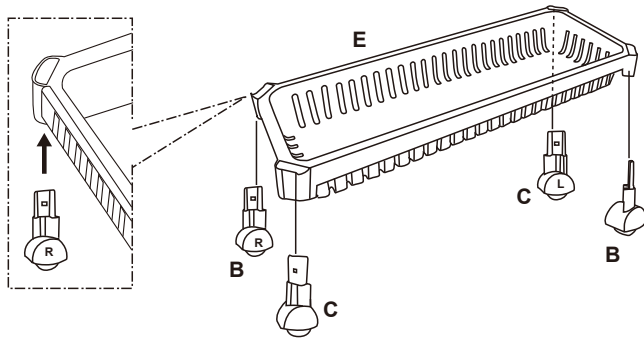

Assembly Instructions

K:43395576 | T:69356704 3 TIER PLASTIC TROLLEY BLACK

CARE INSTRUCTIONS: Wipe clean with a soft damp cloth. For indoor and domestic use.

WARNING: Do not stand, sit or lean on the trolley. Use only on a flat surface. This package contains small parts, keep away from children and babies. Adult assembly required. Failure to follow these warnings could result in serious injury.

MAXIMUM SAFE LOAD: 3kg each tier 9kgs in total

Hardware list

	A	8PCS		E	3PCS
	B	2PCS			
	C	2PCS			
	D	4PCS			

STEP 1

X2 X2 X1

WARNING: THE LOGO OF "R" AND "L" ON THE WHEELS MUST BE INSTALLED FACING INWARD. MUST FOLLOW THE STEPS OF THE INSTRUCTION MANUAL TO MAKE SURE ALL THE WHEELS' ORIENTATION ARE IN A STRAIGHT LINE.

STEP 2

X4

STEP 3

X1

STEP 4

X4

STEP 5

X4 X1