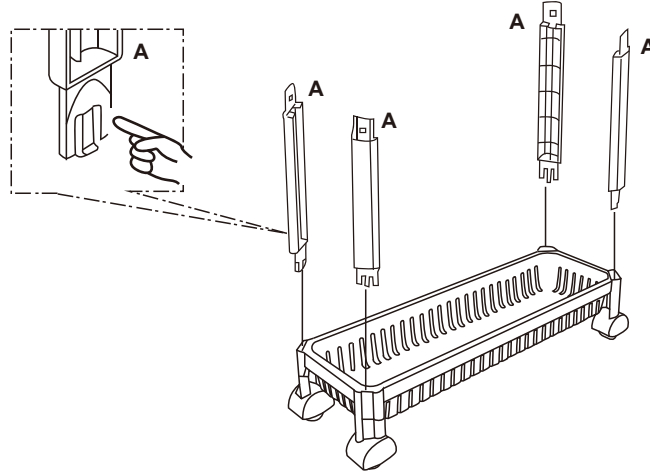

Assembly Instructions

K:43395576 | T:69356704 3 TIER PLASTIC TROLLEY BLACK

CARE INSTRUCTIONS: Wipe clean with a soft damp cloth. For indoor and domestic use.

WARNING: Do not stand, sit or lean on the trolley. Use only on a flat surface. This package contains small parts, keep away from children and babies. Adult assembly required. Failure to follow these warnings could result in serious injury.

MAXIMUM SAFE LOAD: 3kg each tier 9kgs in total

Hardware list

	A	8PCS		E	3PCS
	B	2PCS			
	C	2PCS			
	D	4PCS			

STEP 1

X2 X2 X1

WARNING: THE LOGO OF "R" AND "L" ON THE WHEELS MUST BE INSTALLED FACING INWARD. MUST FOLLOW THE STEPS OF THE INSTRUCTION MANUAL TO MAKE SURE ALL THE WHEELS' ORIENTATION ARE IN A STRAIGHT LINE.

STEP 2

X4

STEP 3

X1

STEP 4

X4

STEP 5

X4 X1