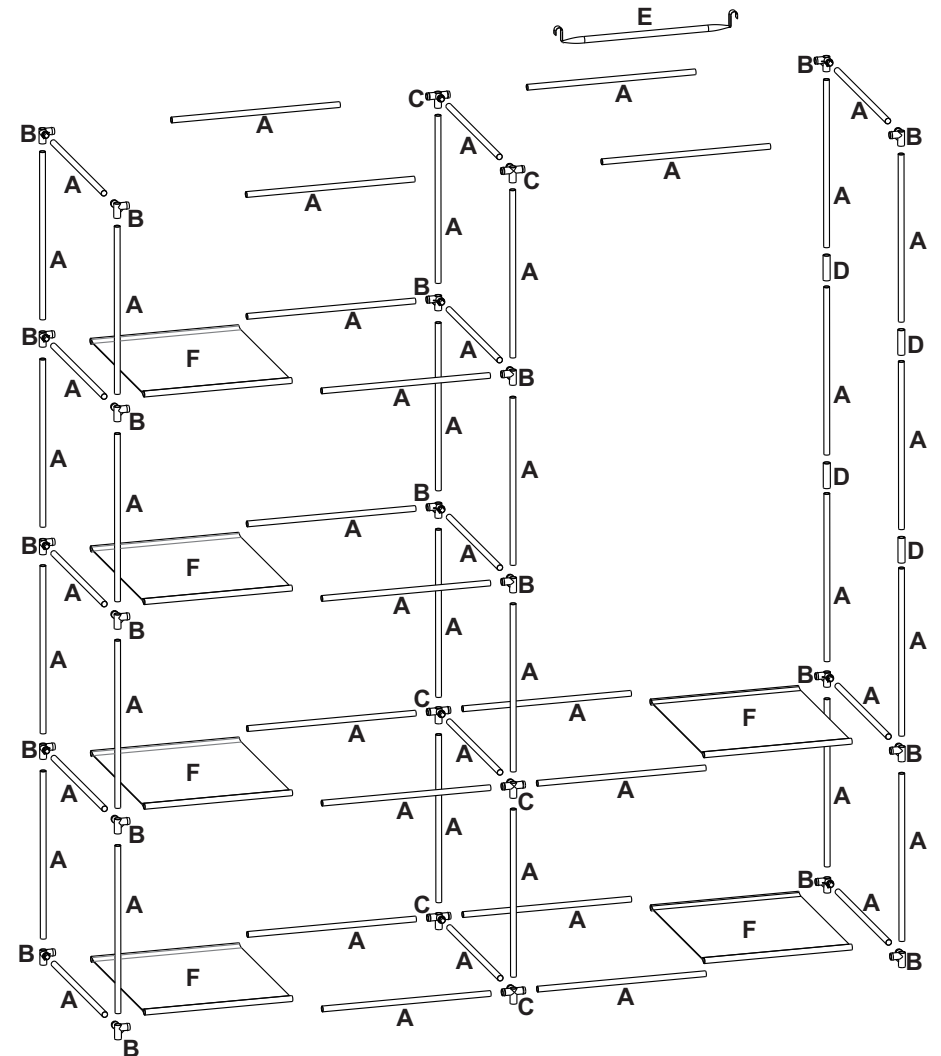

Assembly Instructions

K: 43395996 | T: 69305375 LINEN LOOK COVERED WARDROBE

CARE INSTRUCTIONS:

WIPE CLEAN WITH A SOFT DAMP CLOTH. DO NOT USE ABRASIVE MATERIAL AND SOLVENTS. KEEP AWAY FROM WATER AND DIRECT SUNLIGHT. CHECK AND TIGHTEN ALL PARTS REGULARLY. ENSURE PARTS ARE PUSHED TOGETHER SECURELY. FOR INDOOR USE ONLY.

WARNING:

DO NOT STAND ON THE UNIT. USE ONLY ON A FLAT SURFACE. DO NOT USE UNTIL ALL SCREWS, BOLTS AND KNOBS ARE FIRMLY SECURED. THIS PRODUCT CONTAINS SMALL PARTS AND SHARP POINTS, KEEP AWAY FROM CHILDREN AND BABIES. ADULT ASSEMBLY REQUIRED. FAILURE TO FOLLOW THESE WARNINGS COULD RESULT IN SERIOUS INJURY.

MAXIMUM SAFE LOAD: 2KG FOR CLOTHES RAIL, 1KG FOR EACH SHELF.

Components list

A	410mm	53PCS	B		20PCS	C		8PCS
D		6PCS	E		2PCS	F		6PCS
G		1PC