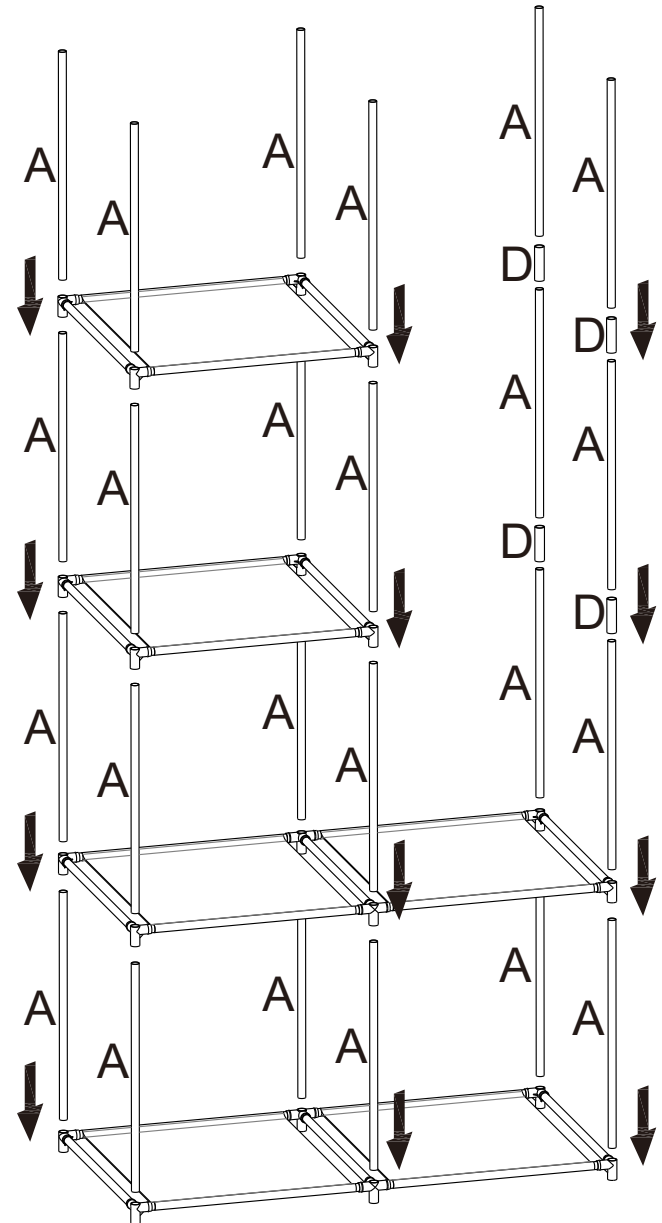

MAXIMUM SAFE LOAD: 2KG FOR CLOTHES RAIL, 1KG FOR EACH SHELF.

Components list

								
A	410mm	53PCS	B		20PCS	C		8PCS
								
D		6PCS	E		2PCS	F		6PCS
								
G		1PC						

STEP 1

X2

X2

STEP 2

STEP 3