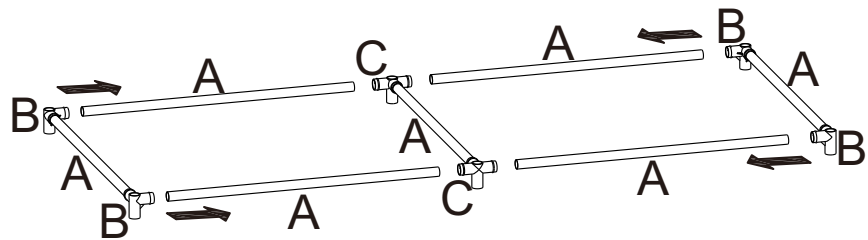

MAXIMUM SAFE LOAD: 2KG FOR CLOTHES RAIL, 1KG FOR EACH SHELF.

Components list

								
A	410mm	53PCS	B		20PCS	C		8PCS
								
D		6PCS	E		2PCS	F		6PCS
								
G		1PC						

STEP 1

X2

X2

STEP 2

STEP 3

STEP 4

STEP 5

STEP 6

DIFFERENT OPTIONS