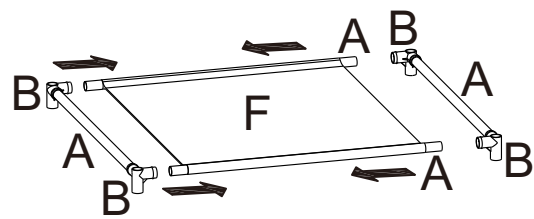

MAXIMUM SAFE LOAD: 2KG FOR CLOTHES RAIL, 1KG FOR EACH SHELF.

Components list

								
A	410mm	53PCS	B		20PCS	C		8PCS
								
D		6PCS	E		2PCS	F		6PCS
								
G		1PC						

STEP 1

X2

X2

STEP 2

STEP 3

STEP 4

STEP 5

STEP 6

DIFFERENT OPTIONS