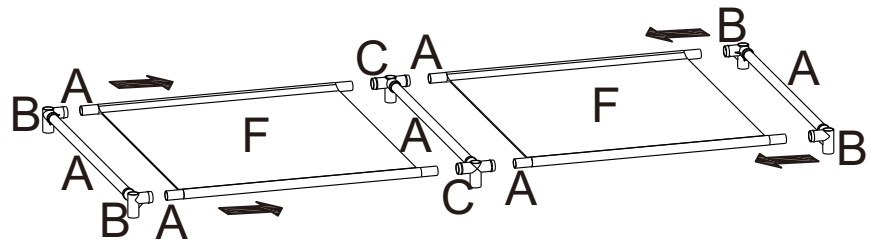

WARNING:

DO NOT STAND ON THE UNIT. USE ONLY ON A FLAT SURFACE. DO NOT USE UNTIL ALL SCREWS, BOLTS AND KNOBS ARE FIRMLY SECURED. THIS PRODUCT CONTAINS SMALL PARTS AND SHARP POINTS, KEEP AWAY FROM CHILDREN AND BABIES. ADULT ASSEMBLY REQUIRED. FAILURE TO FOLLOW THESE WARNINGS COULD RESULT IN SERIOUS INJURY.

MAXIMUM SAFE LOAD: 2KG FOR CLOTHES RAIL, 1KG FOR EACH SHELF.

Components list

								
A	410mm	53PCS	B		20PCS	C		8PCS
								
D		6PCS	E		2PCS	F		6PCS
								
G		1PC						

STEP 1

X2

X2

STEP 2

STEP 3