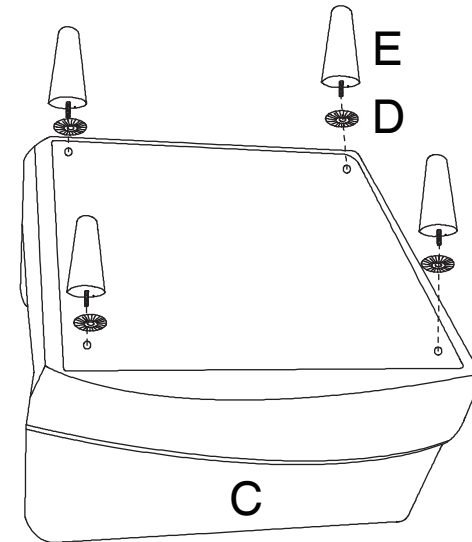

WARNING: DO NOT STAND ON THIS CHAIR. USE ONLY ON A FLAT SURFACE. SUITABLE FOR ONE PERSON USE ONLY. DO NOT USE UNTIL ALL SCREWS, BOLTS AND KNOBS ARE FIRMLY SECURED. THIS PRODUCT CONTAINS SMALL PARTS AND SHARP POINTS, KEEP AWAY FROM CHILDREN AND BABIES. ADULT ASSEMBLY REQUIRED. DO NOT TIGHTEN THE SCREWS FULLY DURING ASSEMBLY. FULLY TIGHTEN SCREWS AFTER THE FINAL ASSEMBLY STEPS. DO NOT TIGHTEN THE SCREWS FULLY DURING ASSEMBLY. FULLY TIGHTEN SCREWS AFTER THE FINAL ASSEMBLY STEPS. FAILURE TO FOLLOW THESE WARNINGS COULD RESULT IN SERIOUS INJURY.

MAXIMUM SAFE LOAD: 100KG.

A X 1

D X 4

STEP 1

B X 1

E X 4

STEP 2

C X 1