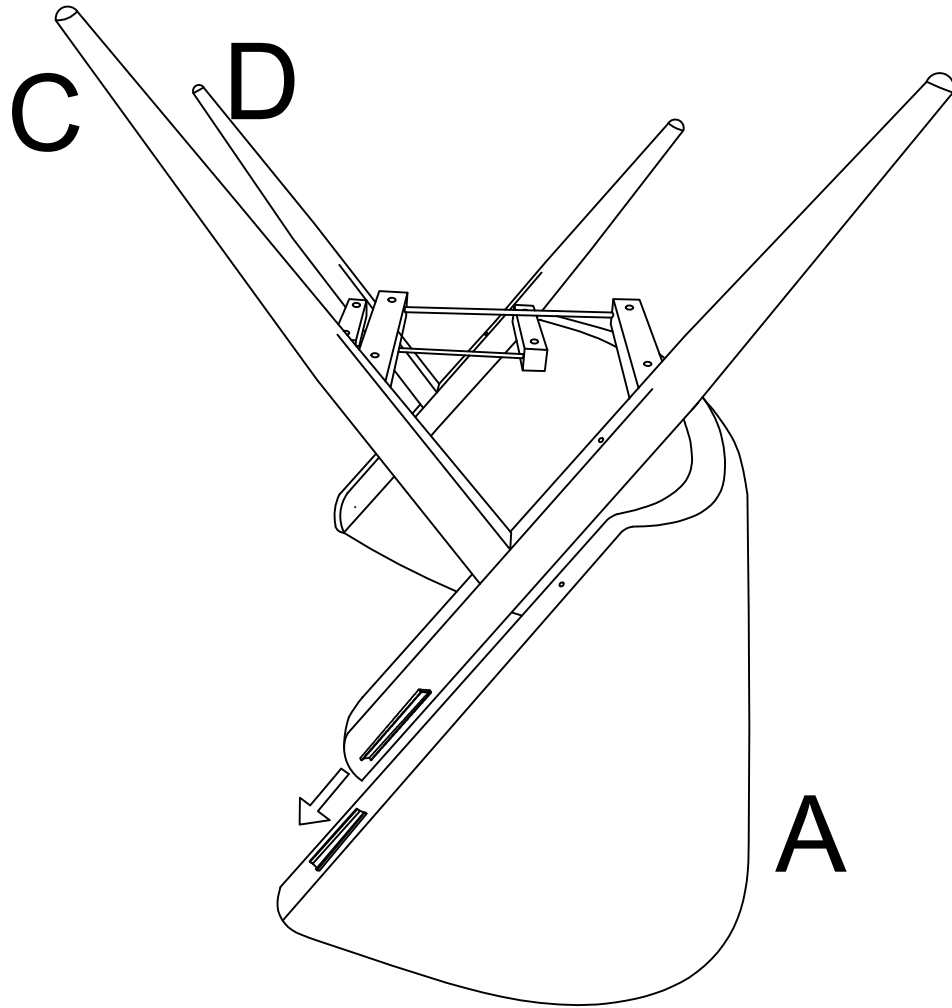

2

3

Attention: Please do not tighten the screws until all the screws are well in position.