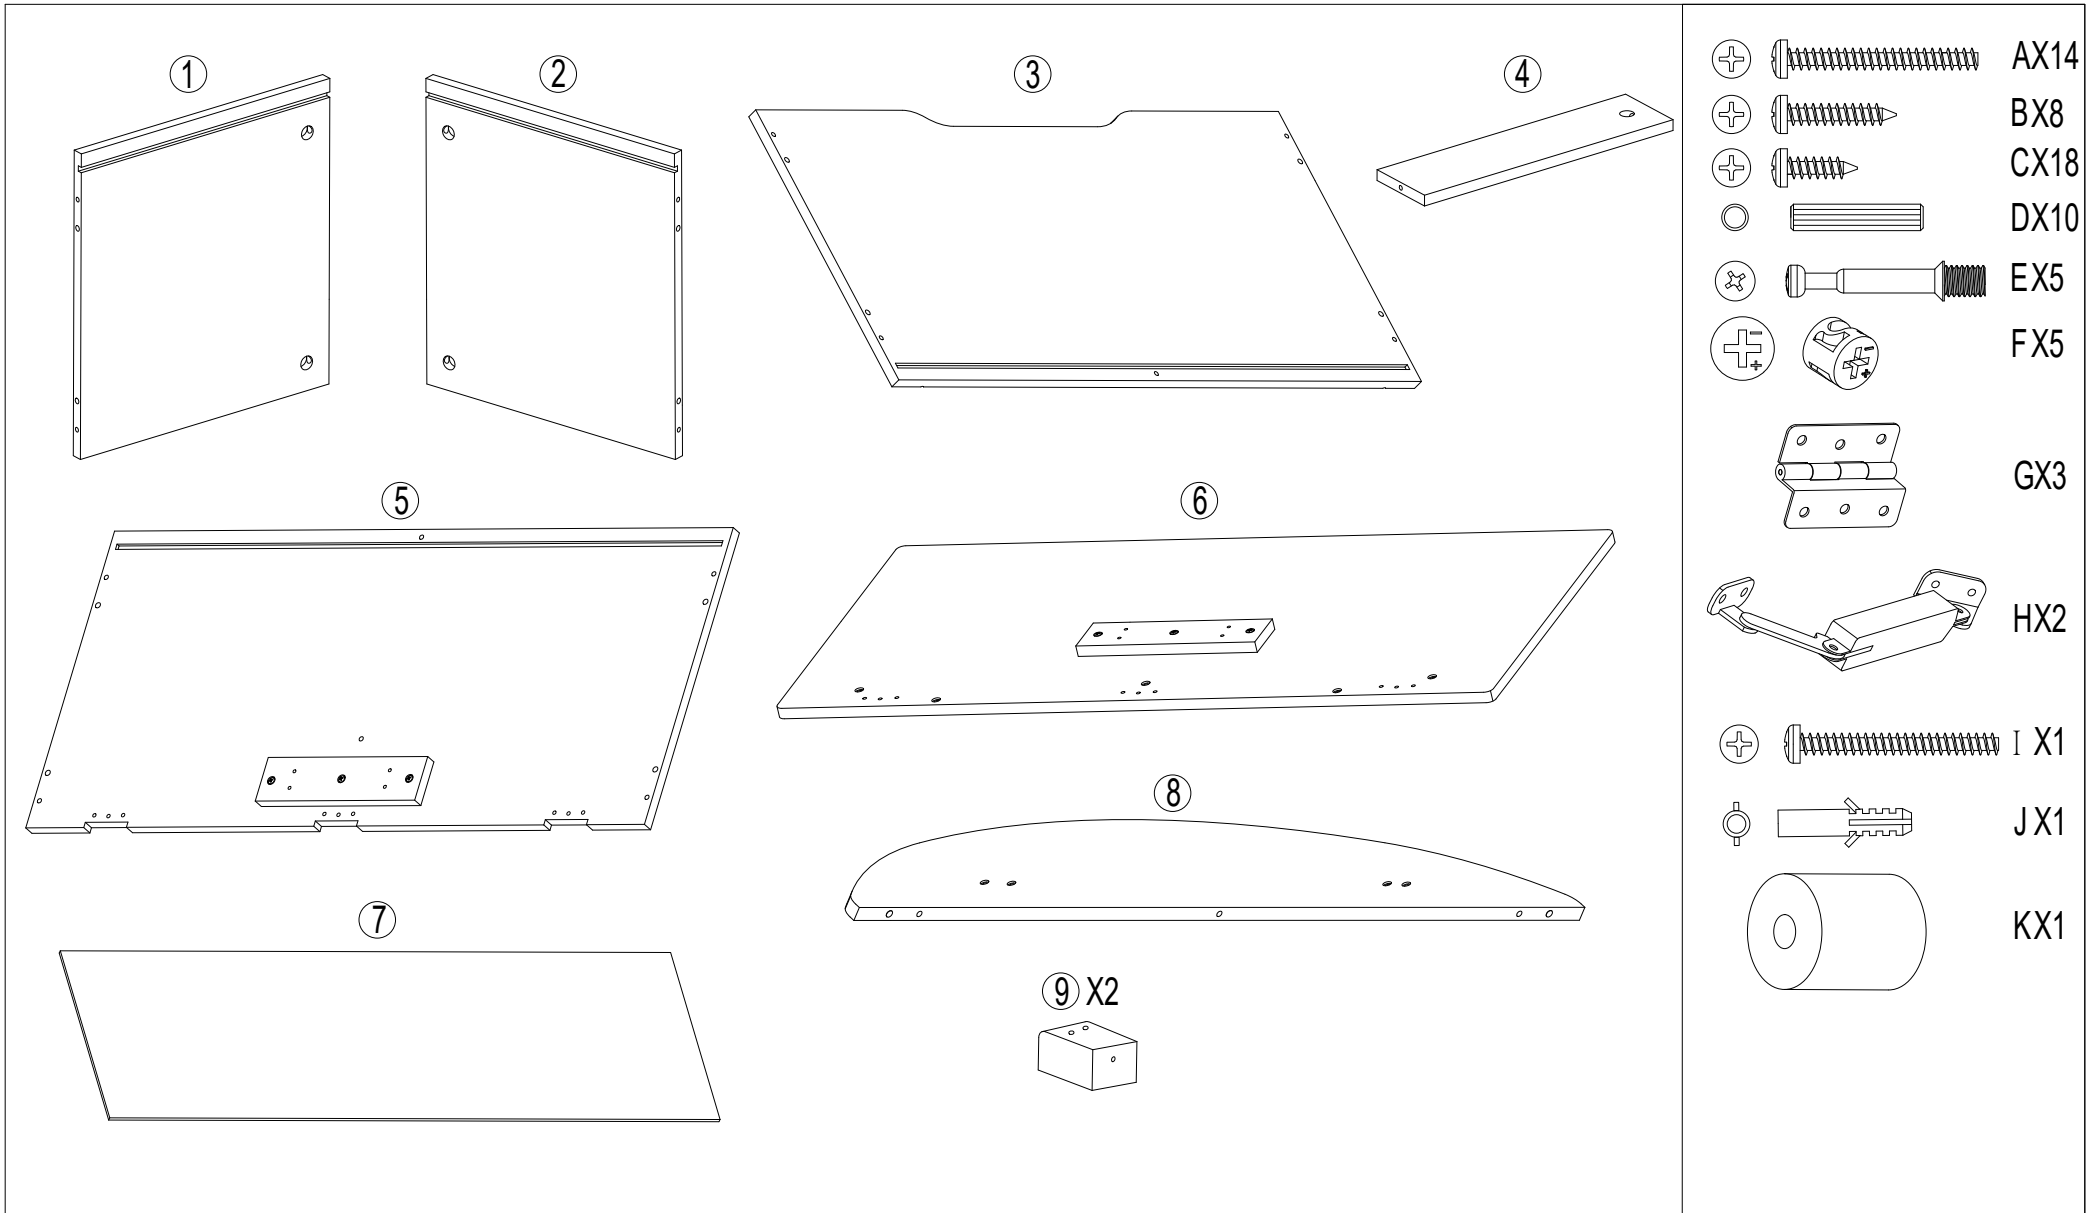

Assembly Instructions

⚠ CAUTION:
 ADULT ASSEMBLY IS REQUIRED. HARDWARE CONTAINS SCREWS WITH SHARP POINTS, KEEP UNASSEMBLED PARTS OUT OF THE REACH OF SMALL CHILDREN, ADULT SUPERVISION IS RECOMMENDED. STOP USING THE PRODUCT IF THE LID SUPPORT DOES NOT KEEP THE LID OPEN IN EVERY POSITION.