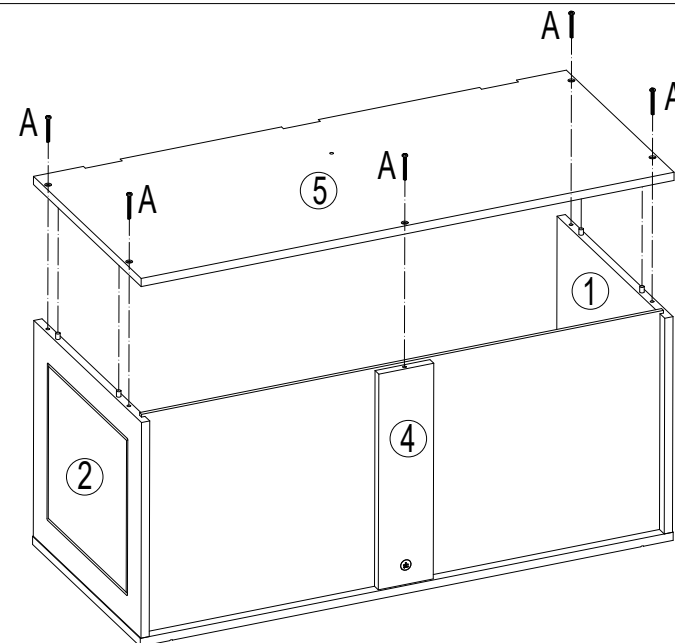

5

6

7

8

CAUTION:

ADULT ASSEMBLY IS REQUIRED. HARDWARE CONTAINS SCREWS WITH SHARP POINTS, KEEP UNASSEMBLED PARTS OUT OF THE REACH OF SMALL CHILDREN, ADULT SUPERVISION IS RECOMMENDED. STOP USING THE PRODUCT IF THE LID SUPPORT DOES NOT KEEP THE LID OPEN IN EVERY POSITION.

WARNING:

DO NOT SIT OR STAND ON THE PRODUCT. DO NOT USE THE PRODUCT AS A STEP LADDER. DO NOT USE THE PRODUCT UNLESS ALL BOLTS, SCREWS AND KNOBS ARE FIRMLY SECURED. CHECK AND TIGHTEN ALL PARTS REGULARLY. MAXIMUM SAFE LOAD LIMIT: INTERNAL BOTTOM BOARD: 25KG, OUTSIDE TOP BOARD: 50KG. FAILURE TO FOLLOW THESE WARNINGS COULD RESULT IN SERIOUS INJURY.

WARNING :

PLEASE SECURE THIS PRODUCT WITH THE SUPPLIED WALL FIXING. IT IS STRONGLY RECOMMENDED THAT THIS PRODUCT IS PERMANENTLY FIXED TO THE WALL. REGULARLY CHECK THE ANCHOR IS SECURELY MAINTAINED.

WARNING :

CHOKING HAZARD - SMALL PARTS. NOT SUITABLE FOR CHILDREN UNDER 3 YEARS.