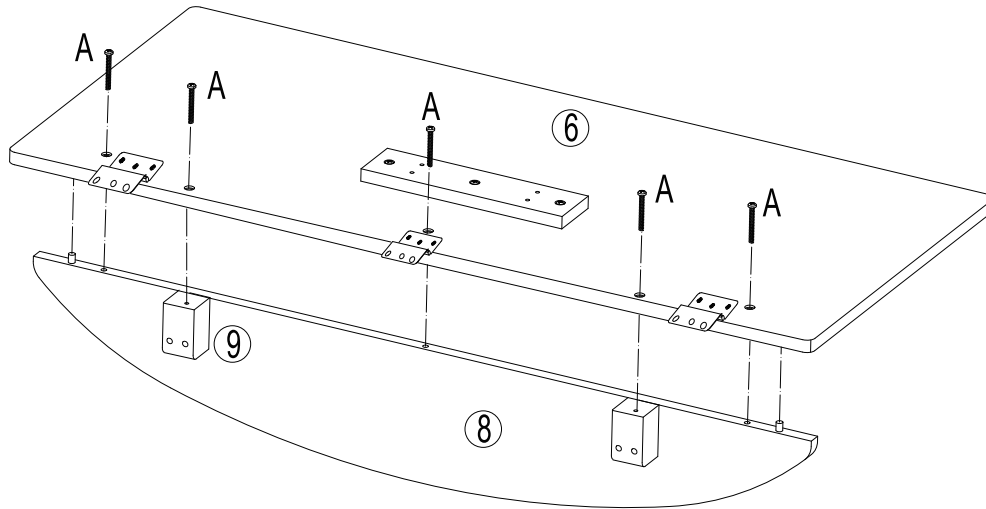

9

10

11

12

⚠ CAUTION:
ADULT ASSEMBLY IS REQUIRED. HARDWARE CONTAINS SCREWS WITH SHARP POINTS, KEEP UNASSEMBLED PARTS OUT OF THE REACH OF SMALL CHILDREN, ADULT SUPERVISION IS RECOMMENDED. STOP USING THE PRODUCT IF THE LID SUPPORT DOES NOT KEEP THE LID OPEN IN EVERY POSITION.

⚠ WARNING:
DO NOT SIT OR STAND ON THE PRODUCT. DO NOT USE THE PRODUCT AS A STEP LADDER. DO NOT USE THE PRODUCT UNLESS ALL BOLTS, SCREWS AND KNOBS ARE FIRMLY SECURED. CHECK AND TIGHTEN ALL PARTS REGULARLY. MAXIMUM SAFE LOAD LIMIT: INTERNAL BOTTOM BOARD: 25KG, OUTSIDE TOP BOARD: 50KG. FAILURE TO FOLLOW THESE WARNINGS COULD RESULT IN SERIOUS INJURY.

⚠ WARNING:
PLEASE SECURE THIS PRODUCT WITH THE SUPPLIED WALL FIXING. IT IS STRONGLY RECOMMENDED THAT THIS PRODUCT IS PERMANENTLY FIXED TO THE WALL. REGULARLY CHECK THE ANCHOR IS SECURELY MAINTAINED.

⚠ WARNING:
CHOKING HAZARD - SMALL PARTS.
NOT SUITABLE FOR CHILDREN UNDER 3 YEARS.