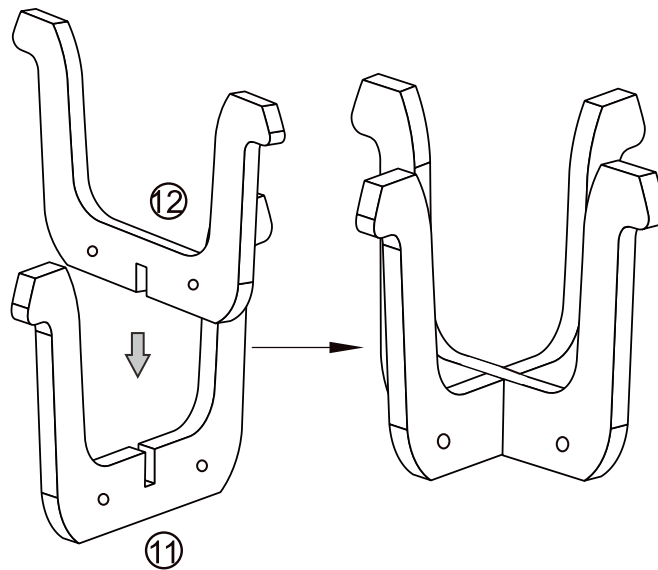

WARNING

CHOKING HAZARD - SMALL PARTS.
NOT SUITABLE FOR CHILDREN UNDER 3 YEARS.

5

6

Repeat below step for the remaining legs.

7

8

⚠ CAUTION:

ADULT ASSEMBLY IS REQUIRED. UNASSEMBLED PARTS CONTAIN SCREWS AND WITH FUNCTIONAL SHARP POINTS, PLEASE KEEP UNASSEMBLED PARTS AWAY FROM SMALL CHILDREN.

WARNING!

CHILDREN MUST NOT USE THIS PRODUCT UNTIL PROPERLY INSTALLED.
ADULT SUPERVISION IS REQUIRED. ONLY FOR DOMESTIC USE. FOR INDOOR USE ONLY.
WARNING: DO NOT STAND ON THE STOOL. DO NOT STAND OR SIT ON THE TABLE. DO NOT USE THE PRODUCT AS A STEP LADDER. DO NOT USE THE PRODUCT UNLESS ALL BOLTS, SCREWS AND KNOBS ARE FIRMLY SECURED. FAILURE TO FOLLOW THESE WARNINGS COULD RESULT IN SERIOUS INJURY. MAXIMUM LOAD LIMIT FOR STOOL: 30KG. INTENDED FOR ROLE PLAY ONLY, PLEASE USE AS INTENDED.

⚠ WARNING

CHOKING HAZARD - SMALL PARTS.
NOT SUITABLE FOR CHILDREN UNDER 3 YEARS.

9

10

11

12

13

⚠ CAUTION: