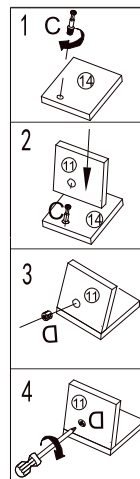

ADULT ASSEMBLY IS REQUIRED. UNASSEMBLED PARTS CONTAIN SCREWS AND WITH FUNCTIONAL SHARP POINTS, PLEASE KEEP UNASSEMBLED PARTS AWAY FROM SMALL CHILDREN.

WARNING!

CHILDREN MUST NOT USE THIS PRODUCT UNTIL PROPERLY INSTALLED.
ADULT SUPERVISION IS REQUIRED. ONLY FOR DOMESTIC USE. FOR INDOOR USE ONLY.
WARNING: DO NOT STAND ON THE STOOL. DO NOT STAND OR SIT ON THE TABLE. DO NOT USE THE PRODUCT AS A STEP LADDER. DO NOT USE THE PRODUCT UNLESS ALL BOLTS, SCREWS AND KNOBS ARE FIRMLY SECURED. FAILURE TO FOLLOW THESE WARNINGS COULD RESULT IN SERIOUS INJURY. MAXIMUM LOAD LIMIT FOR STOOL: 30KG. INTENDED FOR ROLE PLAY ONLY, PLEASE USE AS INTENDED.

⚠ WARNING

CHOKING HAZARD - SMALL PARTS.
NOT SUITABLE FOR CHILDREN UNDER 3 YEARS.

9

10

11

12

13

⚠ CAUTION: