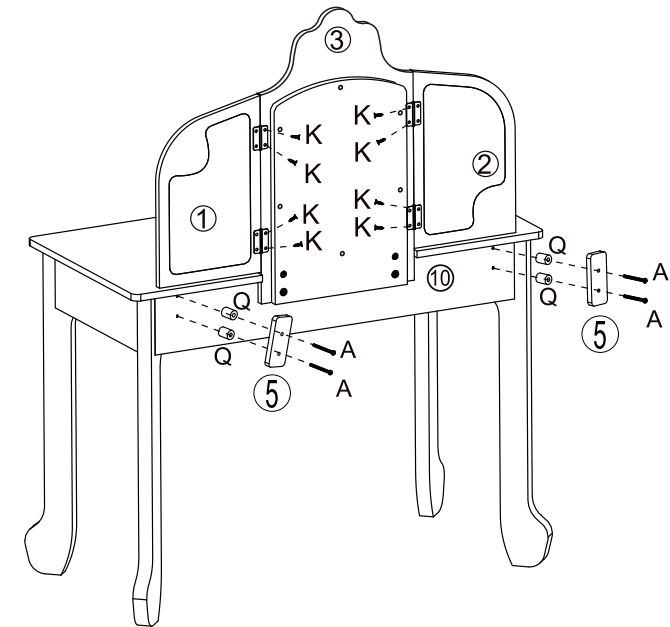

WARNING

CHOKING HAZARD - SMALL PARTS.
NOT SUITABLE FOR CHILDREN UNDER 3 YEARS.

5

6

Repeat below step for the remaining legs.

7

8

⚠ CAUTION:

ADULT ASSEMBLY IS REQUIRED. UNASSEMBLED PARTS CONTAIN SCREWS AND WITH FUNCTIONAL SHARP POINTS, PLEASE KEEP UNASSEMBLED PARTS AWAY FROM SMALL CHILDREN.

WARNING!

CHILDREN MUST NOT USE THIS PRODUCT UNTIL PROPERLY INSTALLED.
ADULT SUPERVISION IS REQUIRED. ONLY FOR DOMESTIC USE. FOR INDOOR USE ONLY.
WARNING: DO NOT STAND ON THE STOOL. DO NOT STAND OR SIT ON THE TABLE. DO NOT USE THE PRODUCT AS A STEP LADDER. DO NOT USE THE PRODUCT UNLESS ALL BOLTS, SCREWS AND KNOBS ARE FIRMLY SECURED. FAILURE TO FOLLOW THESE WARNINGS COULD RESULT IN SERIOUS INJURY. MAXIMUM LOAD LIMIT FOR STOOL: 30KG. INTENDED FOR ROLE PLAY ONLY, PLEASE USE AS INTENDED.