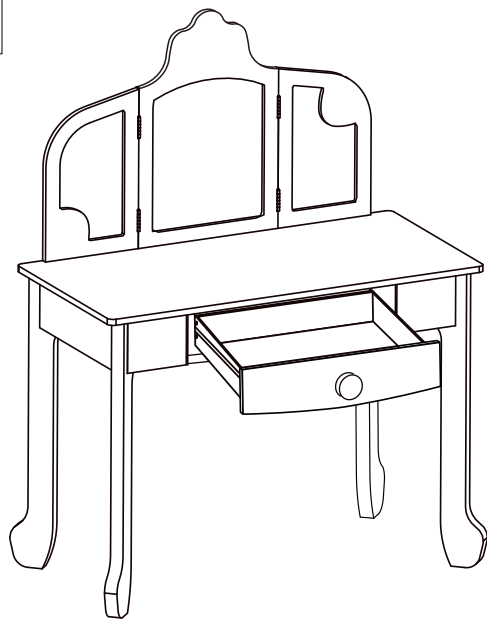

9

10

11

12

13

⚠ CAUTION:

ADULT ASSEMBLY IS REQUIRED. UNASSEMBLED PARTS CONTAIN SCREWS AND WITH FUNCTIONAL SHARP POINTS, PLEASE KEEP UNASSEMBLED PARTS AWAY FROM SMALL CHILDREN.

WARNING!

CHILDREN MUST NOT USE THIS PRODUCT UNTIL PROPERLY INSTALLED.
ADULT SUPERVISION IS REQUIRED. ONLY FOR DOMESTIC USE. FOR INDOOR USE ONLY.
WARNING: DO NOT STAND ON THE STOOL. DO NOT STAND OR SIT ON THE TABLE. DO NOT USE THE PRODUCT AS A STEP LADDER. DO NOT USE THE PRODUCT UNLESS ALL BOLTS, SCREWS AND KNOBS ARE FIRMLY SECURED. FAILURE TO FOLLOW THESE WARNINGS COULD RESULT IN SERIOUS INJURY. MAXIMUM LOAD LIMIT FOR STOOL: 30KG. INTENDED FOR ROLE PLAY ONLY, PLEASE USE AS INTENDED.

⚠ WARNING

CHOKING HAZARD - SMALL PARTS.
NOT SUITABLE FOR CHILDREN UNDER 3 YEARS.