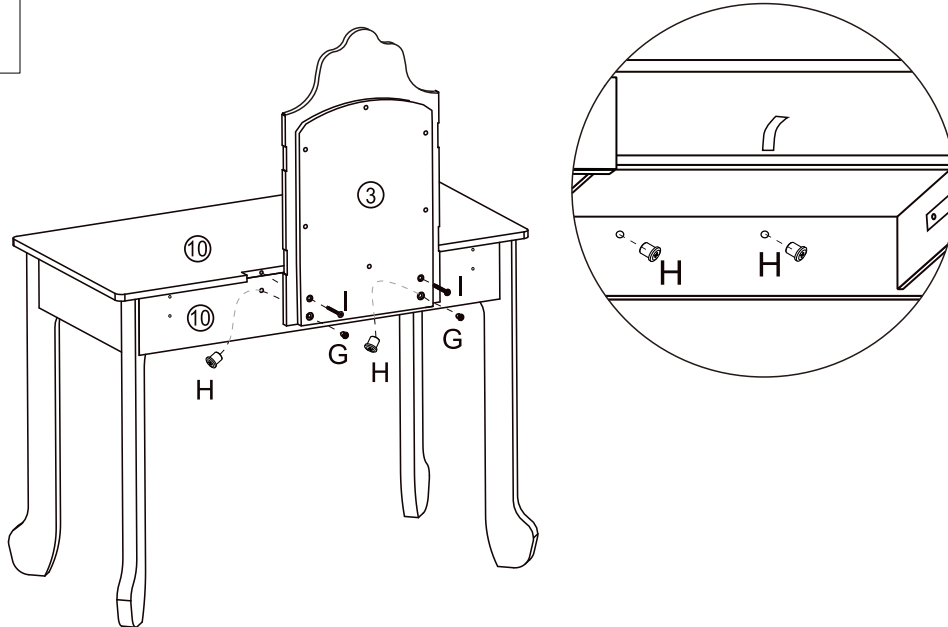

WARNING

CHOKING HAZARD - SMALL PARTS.
NOT SUITABLE FOR CHILDREN UNDER 3 YEARS.

5

6

Repeat below step for the remaining legs.

7

8

⚠ CAUTION:

ADULT ASSEMBLY IS REQUIRED. UNASSEMBLED PARTS CONTAIN SCREWS AND WITH FUNCTIONAL SHARP POINTS, PLEASE KEEP UNASSEMBLED PARTS AWAY FROM SMALL CHILDREN.

WARNING!

CHILDREN MUST NOT USE THIS PRODUCT UNTIL PROPERLY INSTALLED.
ADULT SUPERVISION IS REQUIRED. ONLY FOR DOMESTIC USE. FOR INDOOR USE ONLY.
WARNING: DO NOT STAND ON THE STOOL. DO NOT STAND OR SIT ON THE TABLE. DO NOT USE THE PRODUCT AS A STEP LADDER. DO NOT USE THE PRODUCT UNLESS ALL BOLTS, SCREWS AND KNOBS ARE FIRMLY SECURED. FAILURE TO FOLLOW THESE WARNINGS COULD RESULT IN SERIOUS INJURY. MAXIMUM LOAD LIMIT FOR STOOL: 30KG. INTENDED FOR ROLE PLAY ONLY, PLEASE USE AS INTENDED.