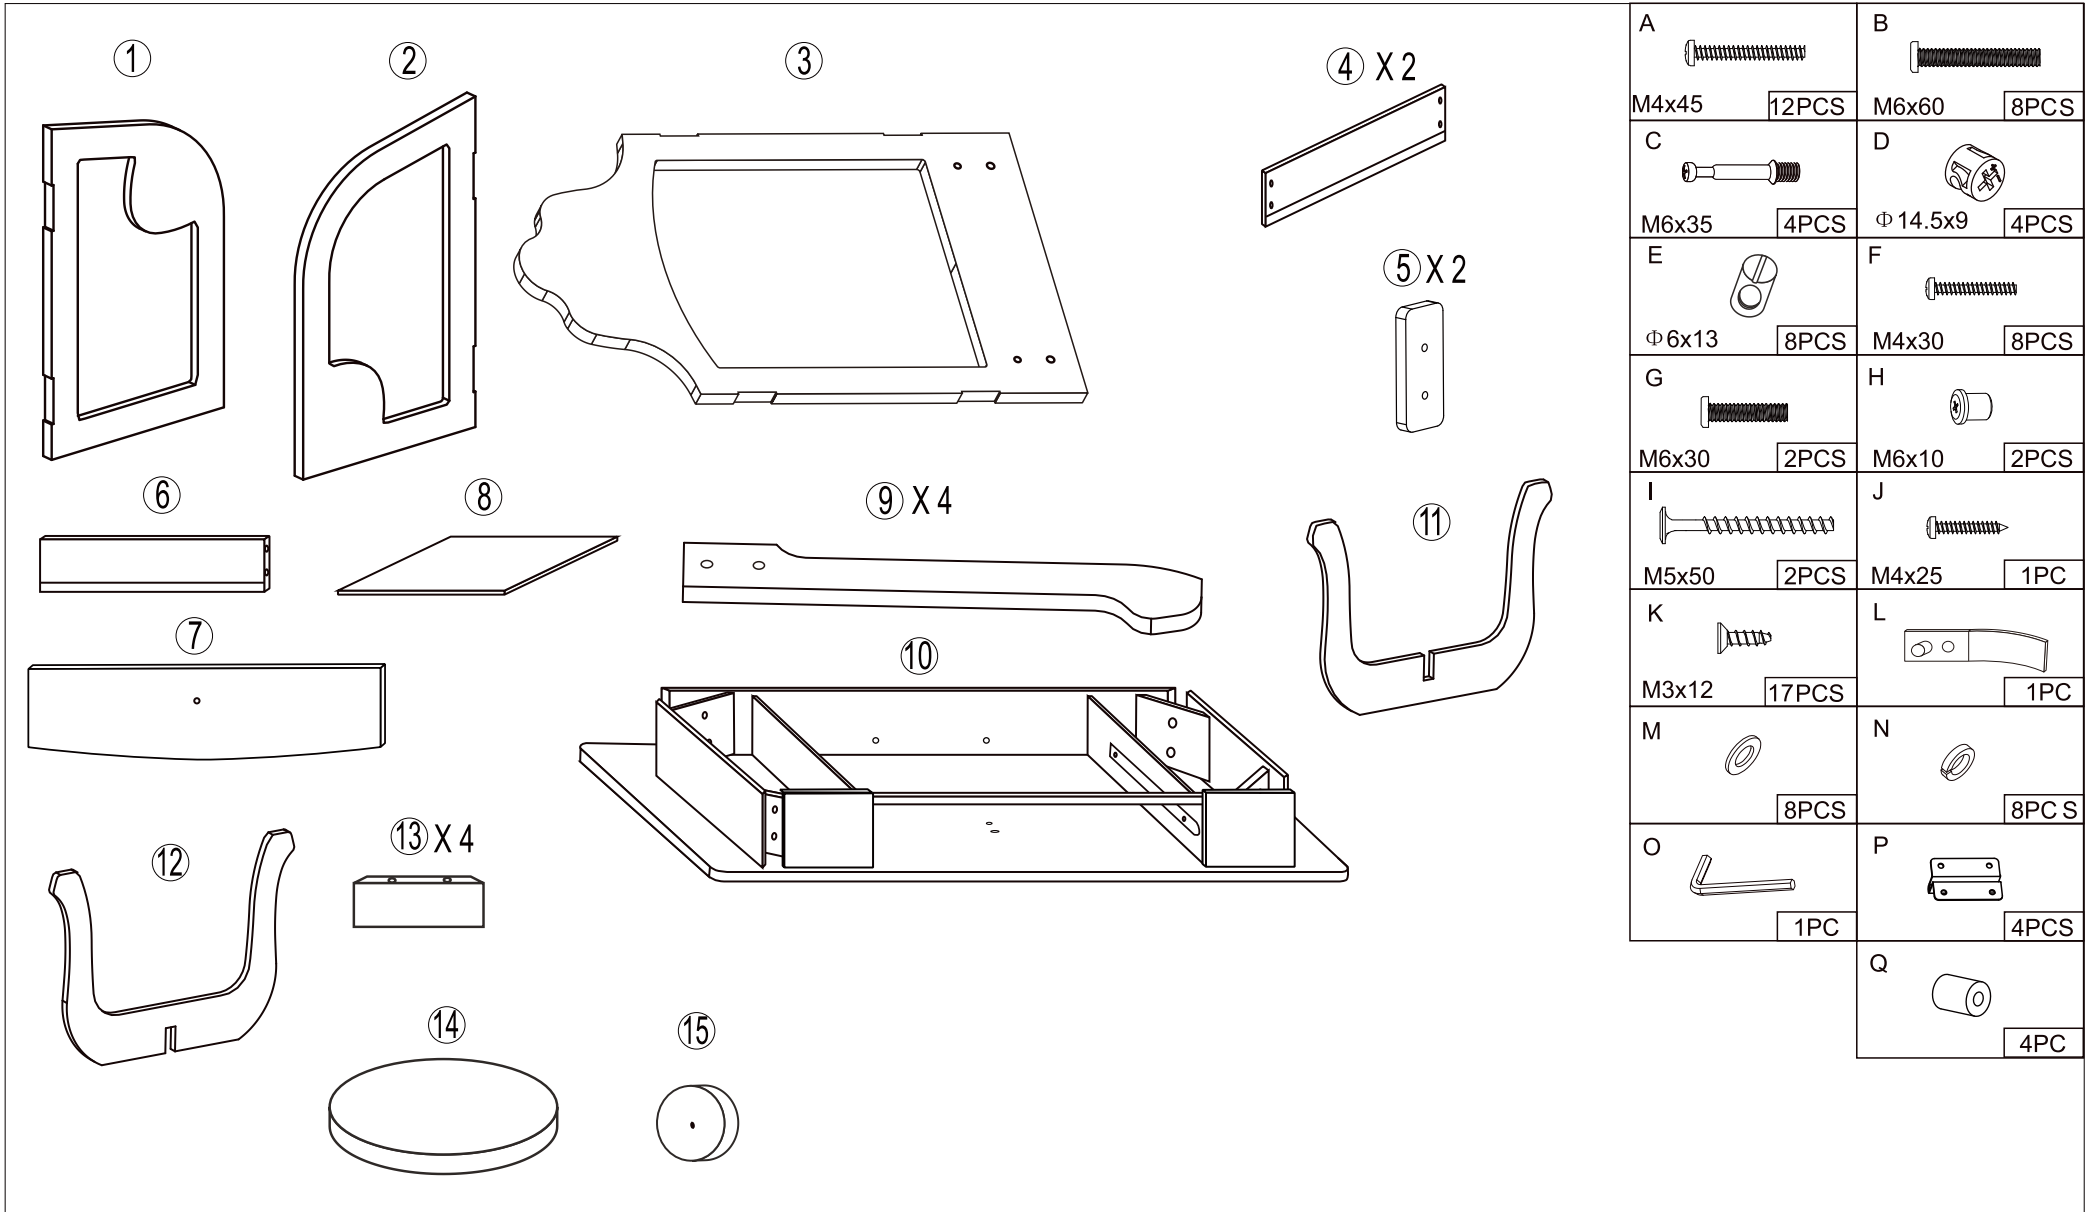

Assembly Instructions

⚠ CAUTION:

ADULT ASSEMBLY IS REQUIRED. UNASSEMBLED PARTS CONTAIN SCREWS AND WITH FUNCTIONAL SHARP POINTS, PLEASE KEEP UNASSEMBLED PARTS AWAY FROM SMALL CHILDREN.

WARNING!

CHILDREN MUST NOT USE THIS PRODUCT UNTIL PROPERLY INSTALLED.
 ADULT SUPERVISION IS REQUIRED. ONLY FOR DOMESTIC USE. FOR INDOOR USE ONLY.
 WARNING: DO NOT STAND ON THE STOOL. DO NOT STAND OR SIT ON THE TABLE. DO NOT USE THE PRODUCT AS A STEP LADDER. DO NOT USE THE PRODUCT UNLESS ALL BOLTS, SCREWS AND KNOBS ARE FIRMLY SECURED. FAILURE TO FOLLOW THESE WARNINGS COULD RESULT IN SERIOUS INJURY. MAXIMUM LOAD LIMIT FOR STOOL: 30KG. INTENDED FOR ROLE PLAY ONLY, PLEASE USE AS INTENDED.

⚠ WARNING

CHOKING HAZARD - SMALL PARTS.
 NOT SUITABLE FOR CHILDREN UNDER 3 YEARS.

1

2

3

4

CAUTION:

ADULT ASSEMBLY IS REQUIRED. UNASSEMBLED PARTS CONTAIN SCREWS AND WITH FUNCTIONAL SHARP POINTS, PLEASE KEEP UNASSEMBLED PARTS AWAY FROM SMALL CHILDREN.