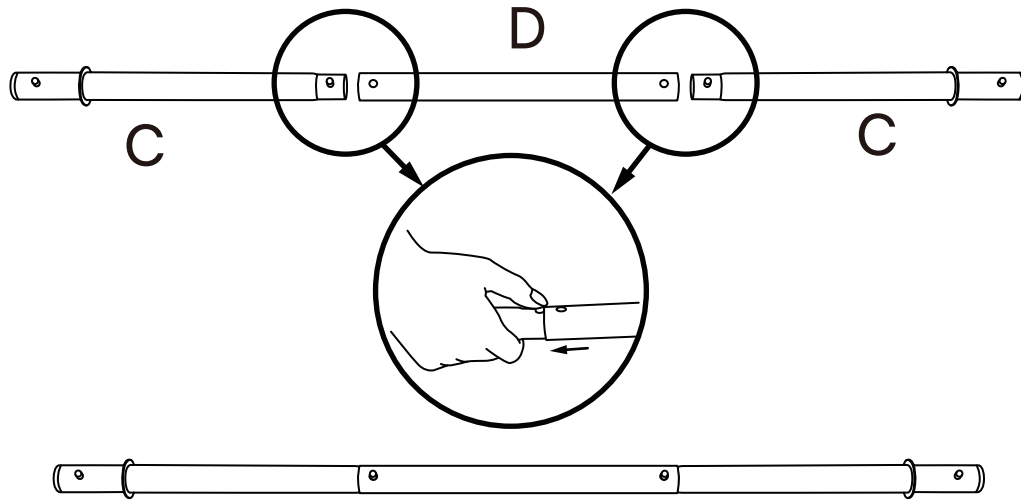

Instruction Manual

Keycode: 43409594

PARTS LISTS

A x 1

B x 1

C x 2

D x 1

NOTE: The instruction booklet contains **IMPORTANT** safety information. Please read and keep for future reference.

1

2

3

Please read this user manual carefully before use and keep it for future reference.

Warning/Caution:

- > The maximum bearing of this swing chair is 100 kgs
- > Please DO NOT leave pets or infants alone on the swing chair.
- > Please DO NOT stand up on the chair.
- > Please DO NOT Jump onto hanging chair
- > You will extend the useful life by keeping out of the rain and direct sunlight when the chair is not in use.
- > When installing components connected to ceiling, make sure the ceiling is strong enough and that safety goggles should be worn to prevent dust from entering the eyes.
- > After finishing all the installation steps, please test the bearing capacity of the chair before use and make sure all the parts were well-installed and connected.