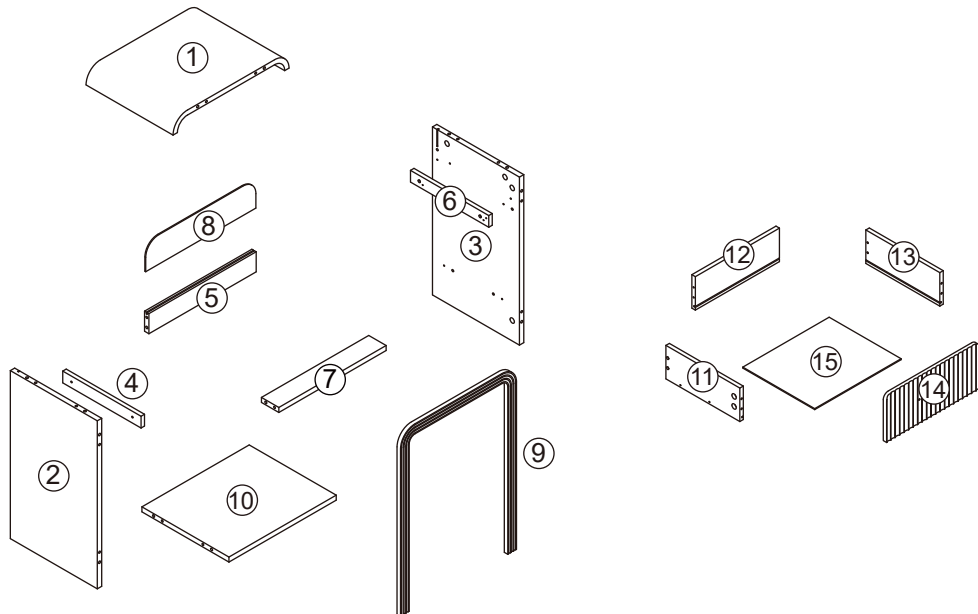

Assembly Instructions

43410002 LINEAR BEDSIDE TABLE

CARE INSTRUCTION: Wipe clean with a soft dry or damp cloth. Keep away from water and direct sunlight. For indoor and domestic use. Check and tighten all parts regularly.

WARNINGS: Do not stand or sit on the unit. Do not lean on the product. Do not drag the product. Use only on a flat surface. Do not use until all screws, bolts and knobs are firmly secured. This product contains small parts and sharp points, keep away from children and babies. Adult assembly required. Failure to follow these warnings could result in serious injury.

MAXIMUM TOTAL LOADING WEIGHT: 10KGS FOR TOP PANEL, 5KGS FOR DRAWER AND SHELF, 20KGS IN TOTAL.

Hardware list

	a		22PCS
	b		22PCS
	c	6X30mm	18PCS
	d	3X12mm	10PCS
	e	4X30mm	4PCS
	f	4X25mm	4PCS
	g		1PC

	h		2PCS
	i	3X14mm	2PCS
	j		1PC
	k		1PC
	l		1PC
	m		1PC
	n	4X16mm	2PCS
	o		2PCS

	①	1 PC		②	1 PC		③	1 PC
	④	1 PC		⑤	1 PC		⑥	1 PC
	⑦	1 PC		⑧	1 PC		⑨	1 PC
	⑩	1 PC		⑪	1 PC		⑫	1 PC
	⑬	1 PC		⑭	1 PC		⑮	1 PC

DO NOT TIGHTEN THE SCREWS UNTIL THE PRODUCT IS FULLY ASSEMBLED.

STEP 1  X2

STEP 2  X4  X2  X3  X1