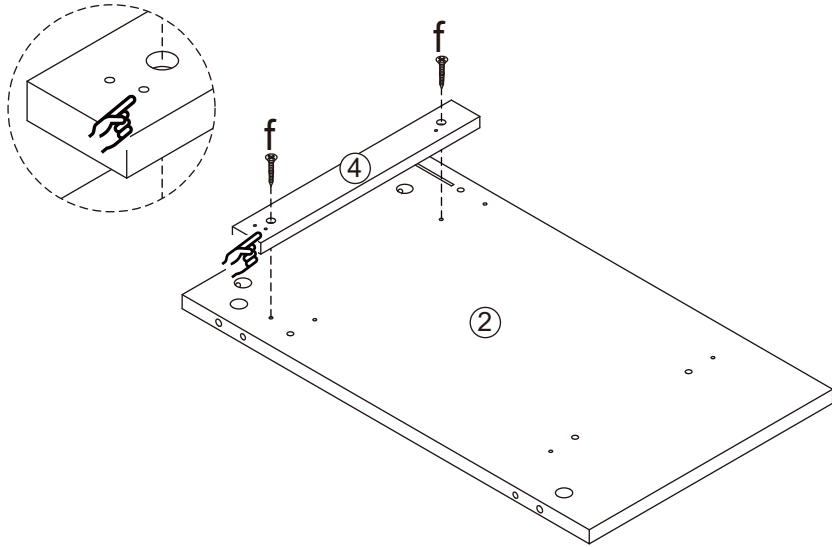

MAXIMUM TOTAL LOADING WEIGHT: 10KGS FOR TOP PANEL, 5KGS FOR DRAWER AND SHELF, 20KGS IN TOTAL.

Hardware list

	a		22PCS
	b		22PCS
	c	6X30mm	18PCS
	d	3X12mm	10PCS
	e	4X30mm	4PCS
	f	4X25mm	4PCS
	g		1PC

	h		2PCS
	i	3X14mm	2PCS
	j		1PC
	k		1PC
	l		1PC
	m		1PC
	n	4X16mm	2PCS
	o		2PCS

	①	1 PC		②	1 PC		③	1 PC
	④	1 PC		⑤	1 PC		⑥	1 PC
	⑦	1 PC		⑧	1 PC		⑨	1 PC
	⑩	1 PC		⑪	1 PC		⑫	1 PC
	⑬	1 PC		⑭	1 PC		⑮	1 PC

DO NOT TIGHTEN THE SCREWS UNTIL THE PRODUCT IS FULLY ASSEMBLED.

STEP 1  X2

STEP 2  X4  X2  X3  X1

STEP 3  X4

STEP 4  X2

STEP 5  X2

STEP 6  X1

STEP 7  X2

STEP 8  X1

STEP 9  X2

STEP 10  X4  X2  X3  X1