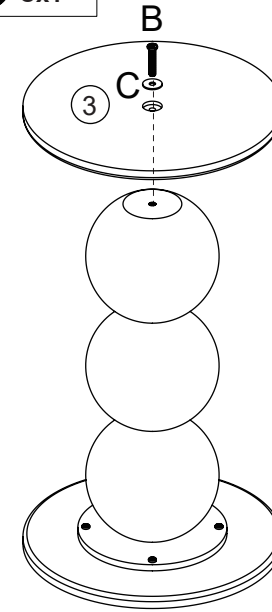

Assembly Instructions

43410712 BUBBLE SIDE TABLE

CARE INSTRUCTIONS:

WIPE CLEAN WITH A DRY CLOTH. DO NOT USE ABRASIVE MATERIALS AND SOLVENTS. CHECK AND TIGHTEN ALL PARTS REGULARLY. KEEP AWAY FROM WATER AND DIRECT SUNLIGHT. STORE IN A DRY PLACE. FOR INDOOR AND DOMESTIC USE ONLY. A MILD ODOUR MAY BE PRESENT WHEN FIRST OPENING THIS CARTON. SIMPLY ALLOW TO AIR OUTSIDE AND THIS WILL FADE.

MAXIMUM SAFE LOAD: 5KG.

Hardware list

| | | | | | | | |
|---|---|---------|------|---|---|----|------|
|  | A | M6X20mm | 4PCS |  | D | | 4PCS |
|  | B | M8X40mm | 1PC |  | E | M6 | 1PC |
|  | C | | 1PC |  | F | M8 | 1PC |

Parts List

| | | | | | |
|--|---|------|---|---|------|
|  | ① | 1 PC |  | ② | 1 PC |
|  | ③ | 1 PC | | | |

Do not tighten the screws fully during assembly.
Fully tighten screws after the final assembly steps

STEP 1 Ax4

STEP 2 Bx1 Cx1

STEP 3 Dx4

STEP 4