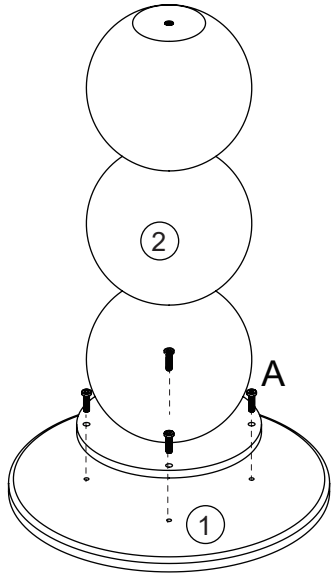

MAXIMUM SAFE LOAD: 5KG.

Hardware list

| | | | | | | | |
|---|---|---------|------|---|---|----|------|
|  | A | M6X20mm | 4PCS |  | D | | 4PCS |
|  | B | M8X40mm | 1PC |  | E | M6 | 1PC |
|  | C | | 1PC |  | F | M8 | 1PC |

Parts List

| | | | | | |
|--|---|------|---|---|------|
|  | ① | 1 PC |  | ② | 1 PC |
|  | ③ | 1 PC | | | |

Do not tighten the screws fully during assembly.
Fully tighten screws after the final assembly steps

STEP 1 Ax4

STEP 2 Bx1 Cx1

STEP 3 Dx4

STEP 4