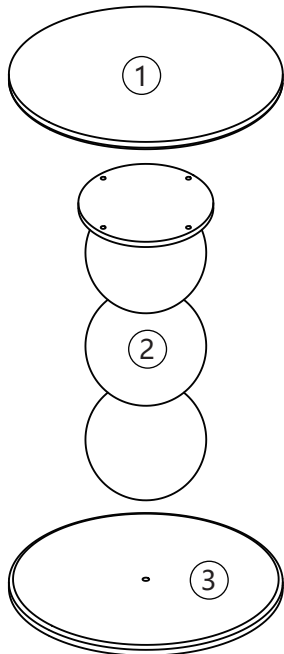

Assembly Instructions

43410712 BUBBLE SIDE TABLE

CARE INSTRUCTIONS:

WIPE CLEAN WITH A DRY CLOTH. DO NOT USE ABRASIVE MATERIALS AND SOLVENTS. CHECK AND TIGHTEN ALL PARTS REGULARLY. KEEP AWAY FROM WATER AND DIRECT SUNLIGHT. STORE IN A DRY PLACE. FOR INDOOR AND DOMESTIC USE ONLY. A MILD ODOUR MAY BE PRESENT WHEN FIRST OPENING THIS CARTON. SIMPLY ALLOW TO AIR OUTSIDE AND THIS WILL FADE.

WARNING:

DO NOT STAND OR SIT ON THIS UNIT. DO NOT USE THIS UNIT UNLESS ALL BOLTS AND SCREWS ARE FIRMLY SECURED. DO NOT KNOCK OR DRAG THIS UNIT. USE ONLY ON A FLAT SURFACE. DO NOT PLACE HOT ITEMS SUCH AS COFFEE CUPS DIRECTLY ON THE SURFACE. ADULT ASSEMBLY REQUIRED. FAILURE TO FOLLOW THESE WARNINGS COULD RESULT IN SERIOUS INJURY. THIS PACKAGE CONTAINS SMALL PARTS AND SHARP POINTS. KEEP AWAY FROM CHILDREN AND BABIES.

MAXIMUM SAFE LOAD: 5KG.

Hardware list

	A	M6X20mm	4PCS		D		4PCS
	B	M8X40mm	1PC		E	M6	1PC
	C		1PC		F	M8	1PC

Parts List

	①	1 PC		②	1 PC
	③	1 PC			

Do not tighten the screws fully during assembly.
Fully tighten screws after the final assembly steps