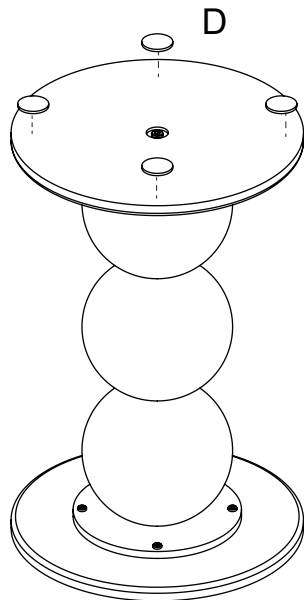

Assembly Instructions

43410712 BUBBLE SIDE TABLE

CARE INSTRUCTIONS:

WIPE CLEAN WITH A DRY CLOTH. DO NOT USE ABRASIVE MATERIALS AND SOLVENTS. CHECK AND TIGHTEN ALL PARTS REGULARLY. KEEP AWAY FROM WATER AND DIRECT SUNLIGHT. STORE IN A DRY PLACE. FOR INDOOR AND DOMESTIC USE ONLY. A MILD ODOUR MAY BE PRESENT WHEN FIRST OPENING THIS CARTON. SIMPLY ALLOW TO AIR OUTSIDE AND THIS WILL FADE.

MAXIMUM SAFE LOAD: 5KG.

Hardware list

| | | | | | | | |
|---|---|---------|------|---|---|----|------|
|  | A | M6X20mm | 4PCS |  | D | | 4PCS |
|  | B | M8X40mm | 1PC |  | E | M6 | 1PC |
|  | C | | 1PC |  | F | M8 | 1PC |

Parts List

| | | | | | |
|--|---|------|---|---|------|
|  | ① | 1 PC |  | ② | 1 PC |
|  | ③ | 1 PC | | | |

Do not tighten the screws fully during assembly.
Fully tighten screws after the final assembly steps

STEP 1 Ax4

STEP 2 Bx1 Cx1

STEP 3 Dx4

STEP 4