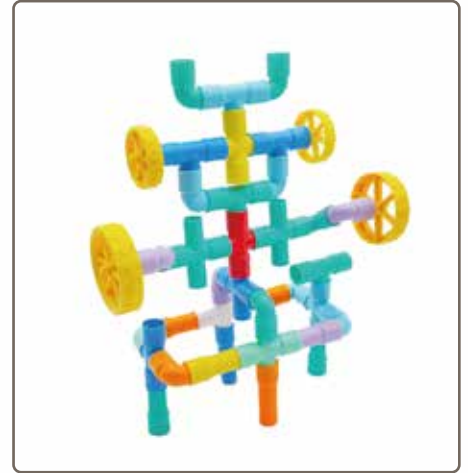

Act Tub Pipe Tube

168 Basic Component

PIECES

WARNING:
CHOKING HAZARD - SMALL PARTS.
NOT FOR CHILDREN UNDER 3 YEARS.

WARNING: FOR SAFETY REASONS,
REMOVE ALL TAGS, LABELS AND PLASTIC
FASTENERS BEFORE GIVING THIS TOY TO
YOUR CHILD.