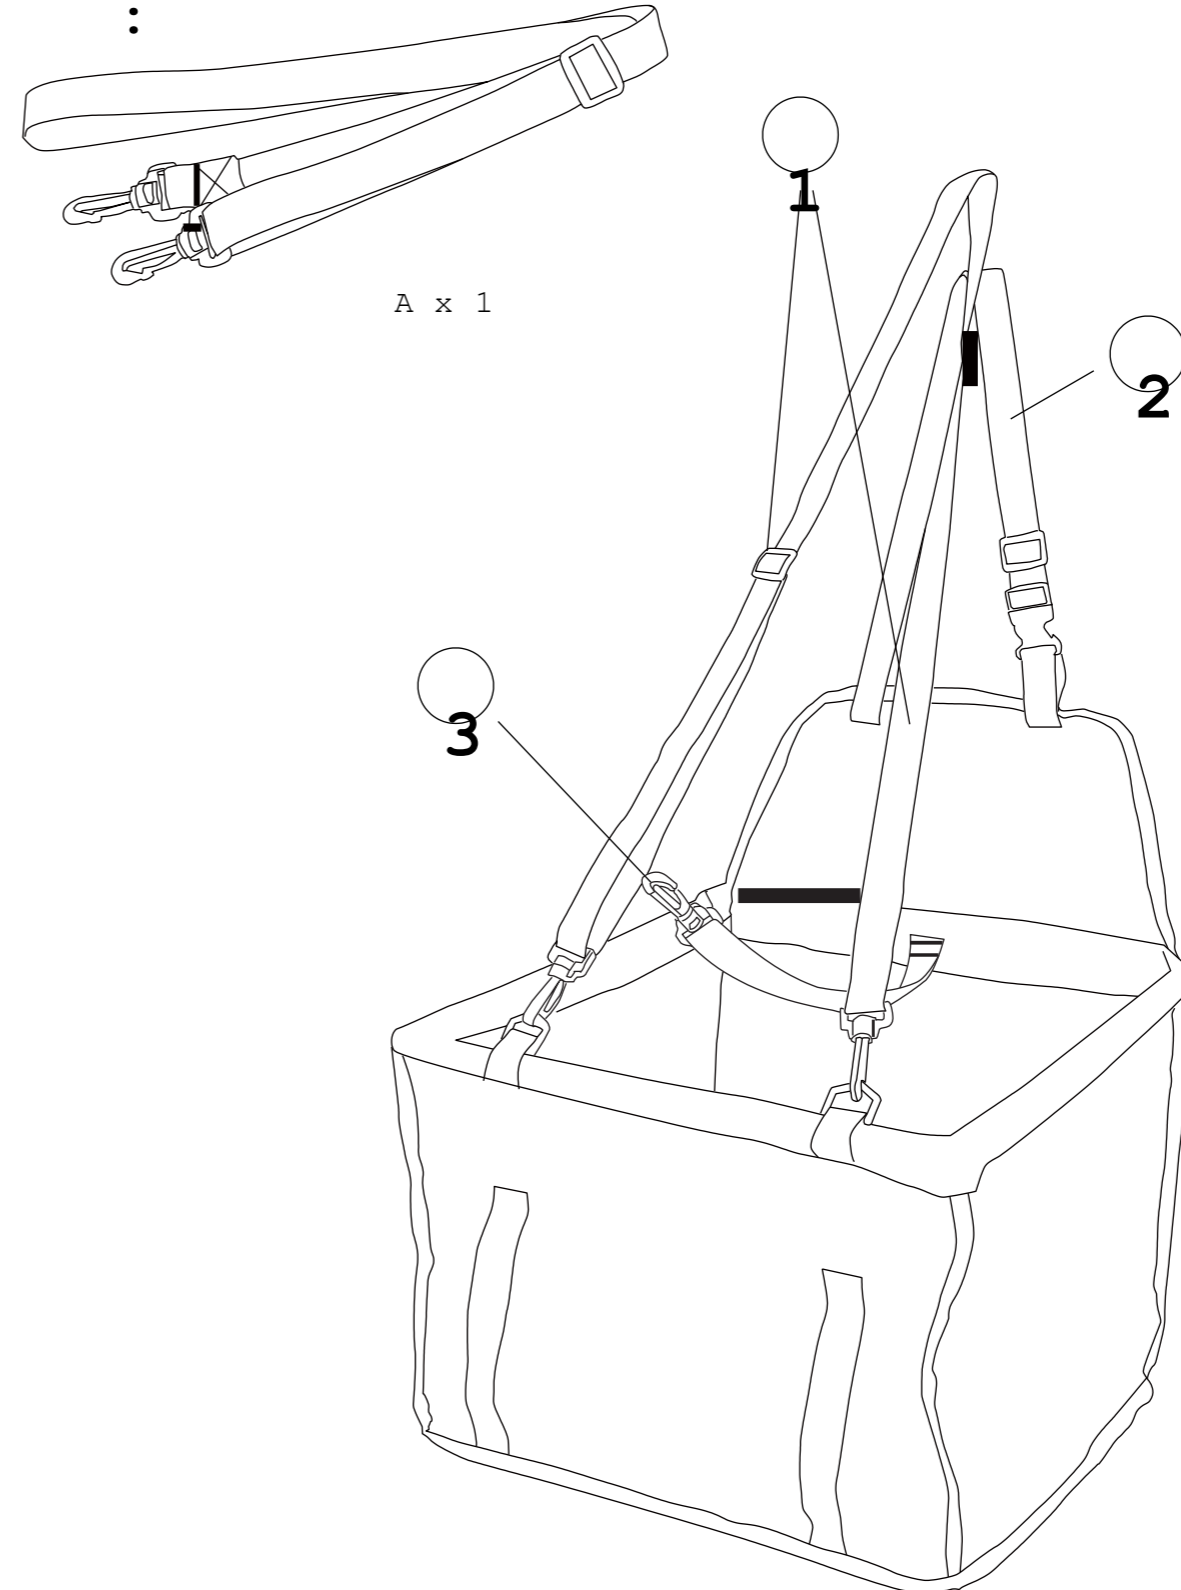

Colour Sticker on White box
210mm

anko

Dog Car Booster Seat

Contents

:

Instructions:

- 1** Adjust headrest strap (A x 1) and clip into place.
- 2** With the extendable strap, safely secure it to the back of headrest.
- 3** Safely fasten middle strap onto your pet

297mm

harness.