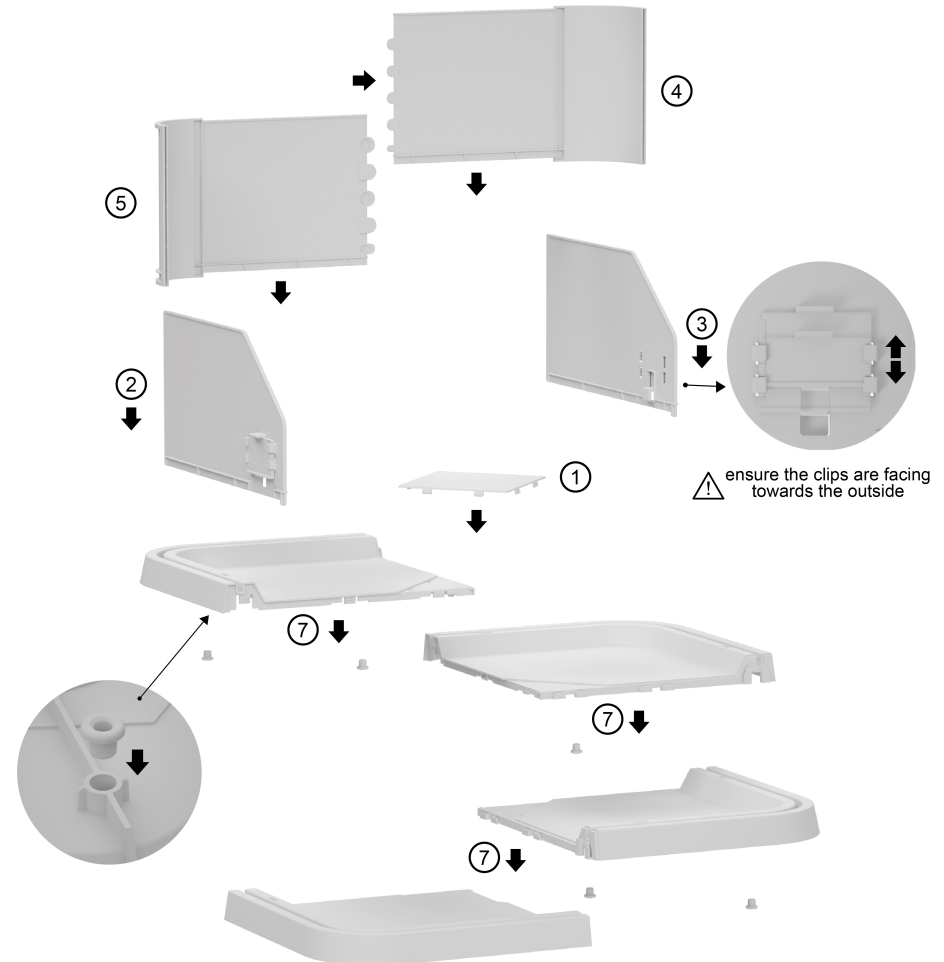

anko

Pet Puppy Pad Trainer

PARTS:

| | | | |
|--|---|--|--|
|  ① x1 |  ② x1 |  ③ x1 |  ④ x1 |
|  ⑤ x1 |  ⑥ x8 |  ⑦ x4 | |

HOW TO USE:

Place the assembled product on a flat area that is convenient to you and ready available to your pet.

Place a training training pad on the trainer tray.

Lock the training pad into place by side levers to firmly.

Please replace the soiled training pad with a clean one after every use.

HOW TO ASSEMBLE

MADE IN CHINA