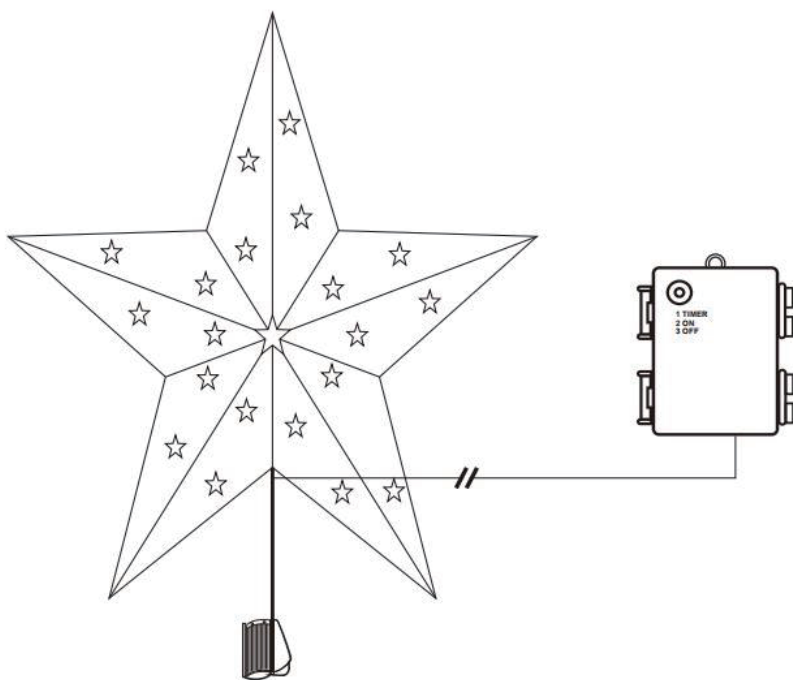

## PROJECTION STAR TREE TOPPER

K: 43446186 T: 70061734

Model number: BOTT0001F-SPA