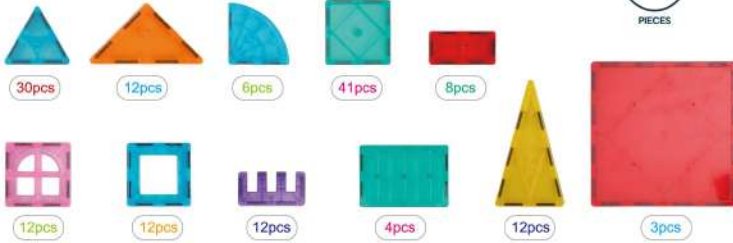

anko

MAGNETICS

3+ years

Magnetics Super Set

Basic Component

152
PIECES