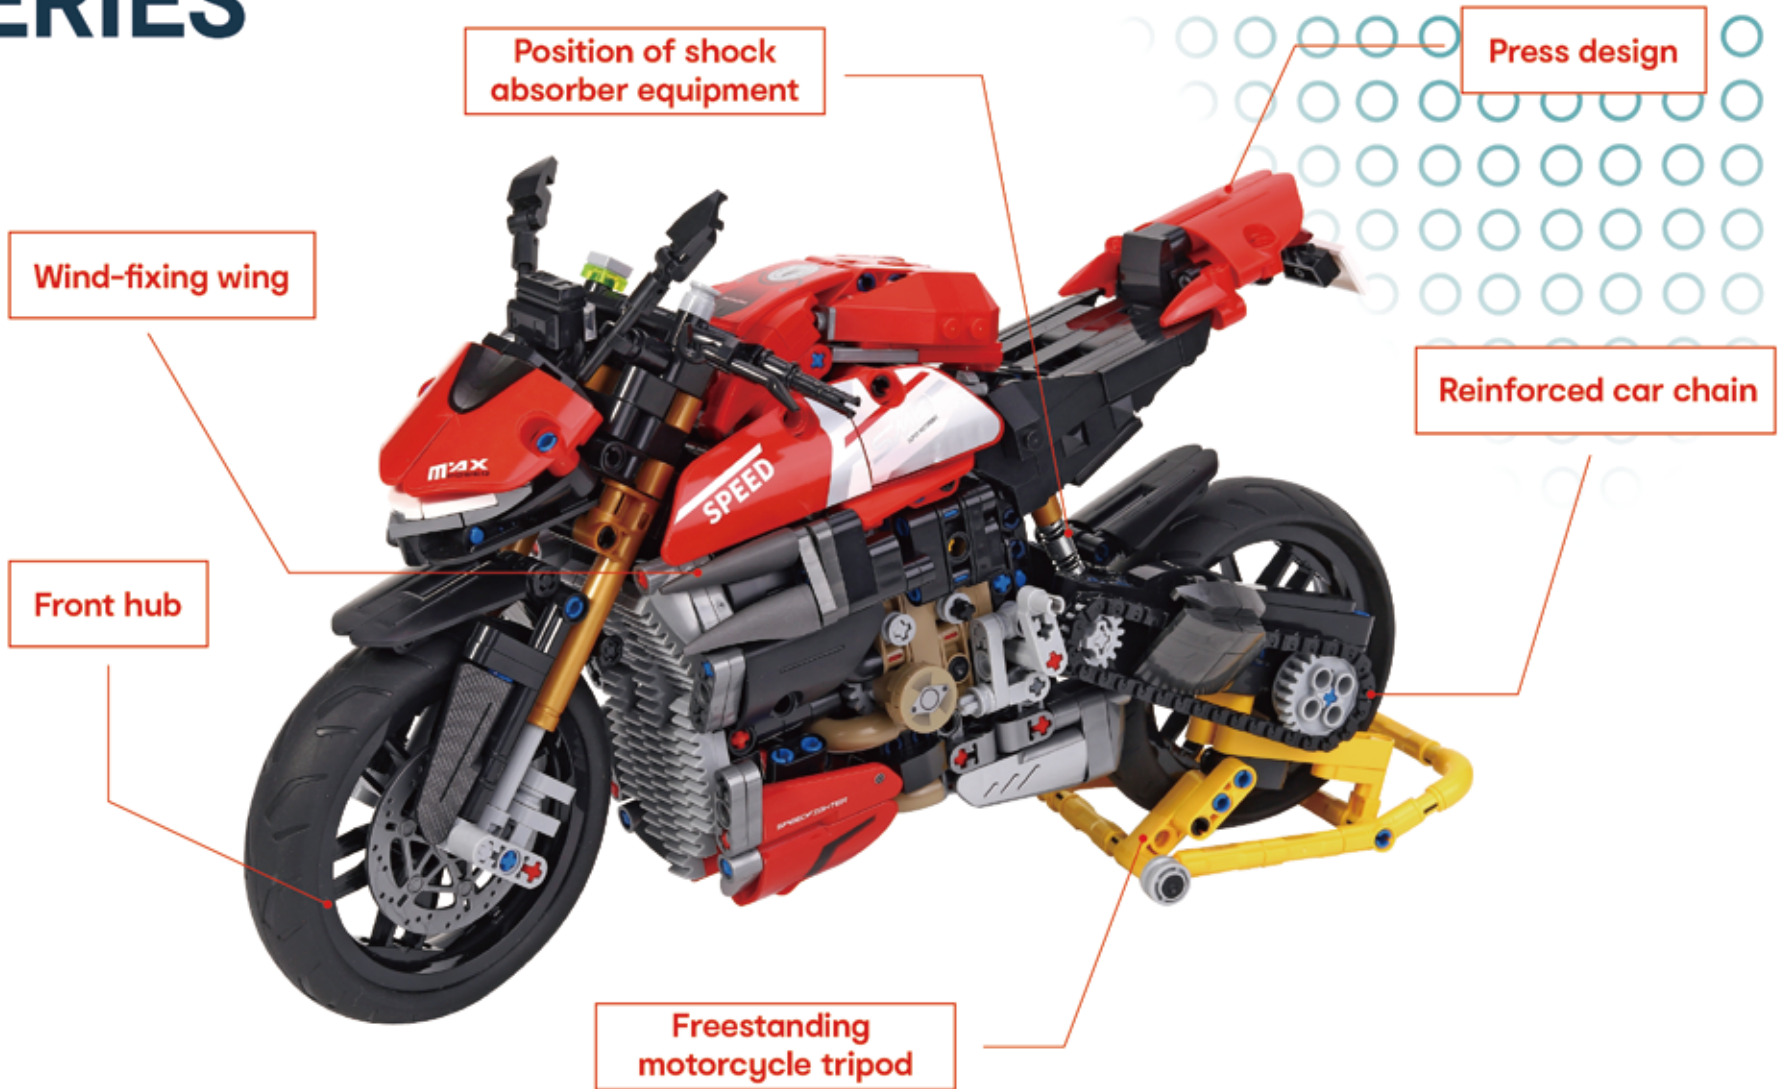

Meticulous body design with multiple linkages

LOCOMOTIVE SERIES

Freestanding motorcycle tripod

Seat press design

Wheels can be rotated

Simulated transmission chain

Product sizes

Product introduction

The body of the locomotive series is meticulously designed with multiple linkages to restore the mechanical transmission principle.

The design of the shock absorber suspension and disc brake is free to move or stop.

The front wheels can turn flexibly, and it is fun to turn left and right, forward and reverse.

A complete replica of a rapid motorbike in the real world.

1

2

3

4

5

6